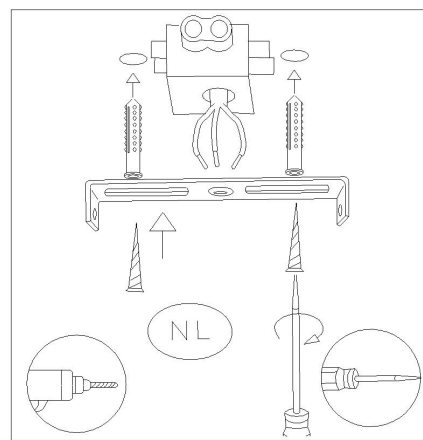

### Technical details

Materials used:	Metal and glass
Color:	Matt black outer w/gold inside w/smoky black glass beads, Matt white outer w/silver inside w/clear glass beads
Dimmable and how is fixture dimmable	
Size:	Height: 157cm
	Length: 41.5cm
	Width: 41.5cm
	Net weight: 2.62kgs
Power requirements:	220-240V~50Hz
Bulb type and maximum wattage:	G9 MAX.33W
Number of bulbs:	4XG9
IP degree:	IP20