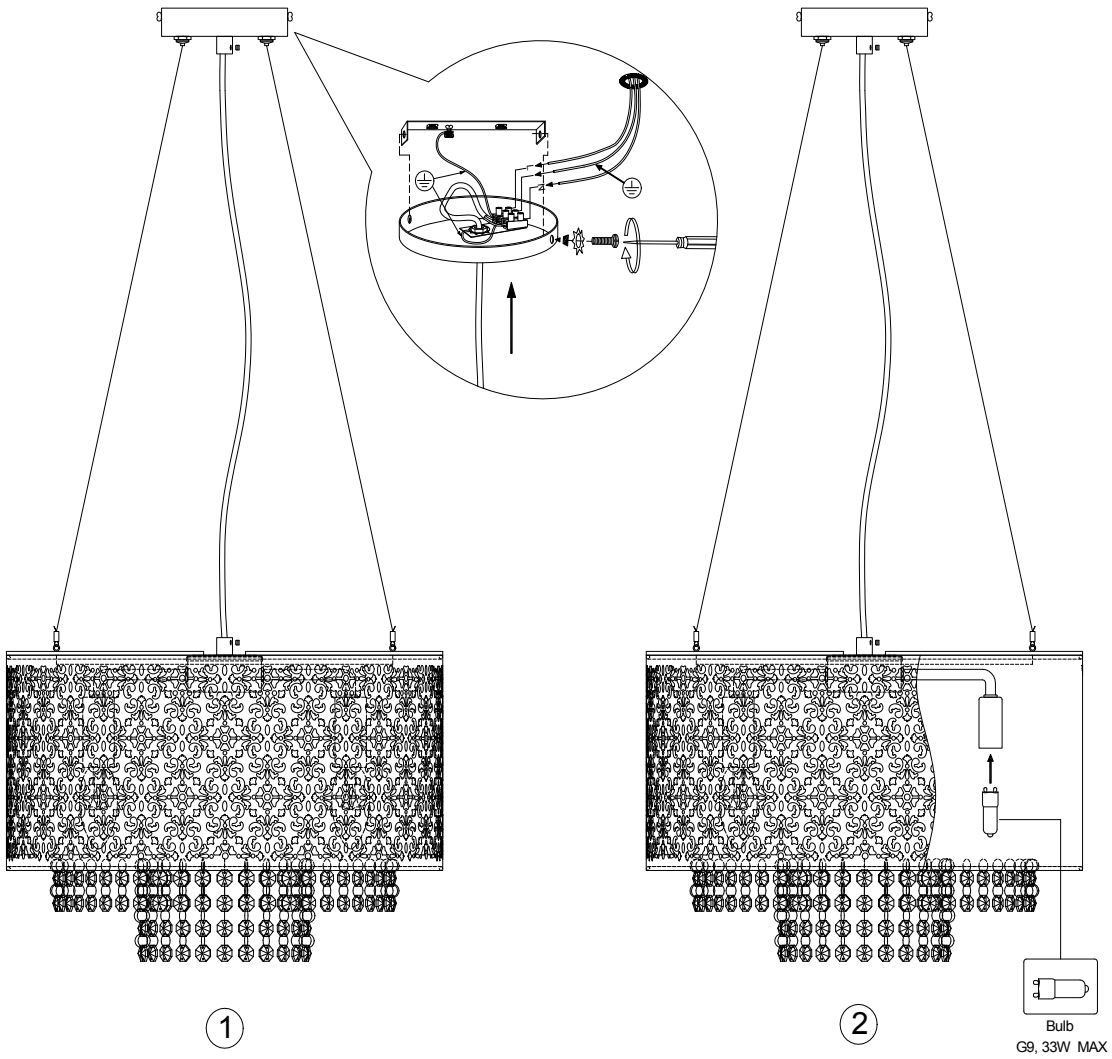

### Technical details

Materials used:	Metal and glass
Color:	Matt black outer w/gold inside w/smoky black glass beads, Matt white outer w/silver inside w/clear glass beads
Dimmable and how is fixture dimmable	
Size:	Height: 157cm
	Length: 41.5cm
	Width: 41.5cm
	Net weight: 2.62kgs
Power requirements:	220-240V~50Hz
Bulb type and maximum wattage:	G9 MAX.33W
Number of bulbs:	4XG9
IP degree:	IP20