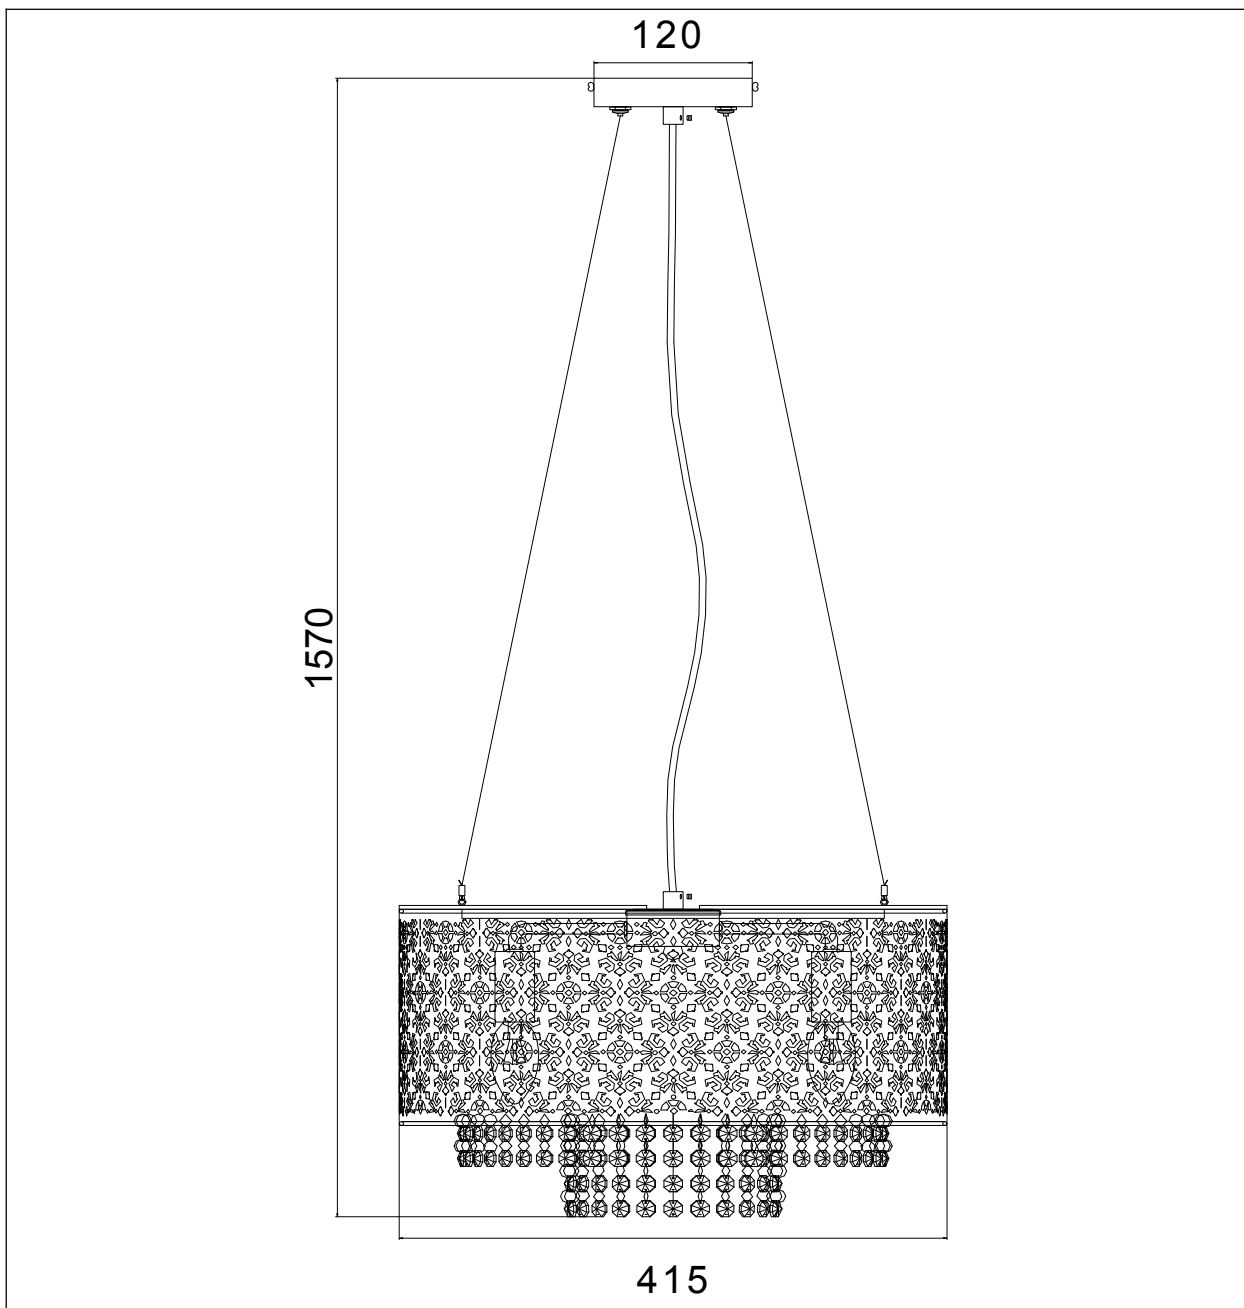

# LUCIDE

Item number:78376/41/30

78376/41/31

### Technical details

Materials used:	Metal and glass
Color:	Matt black outer w/gold inside w/smoky black glass beads, Matt white outer w/silver inside w/clear glass beads
Dimmable and how is fixture dimmable	
Size:	Height: 157cm
	Length: 41.5cm
	Width: 41.5cm
	Net weight: 2.62kgs
Power requirements:	220-240V~50Hz
Bulb type and maximum wattage:	G9 MAX.33W
Number of bulbs:	4XG9
IP degree:	IP20