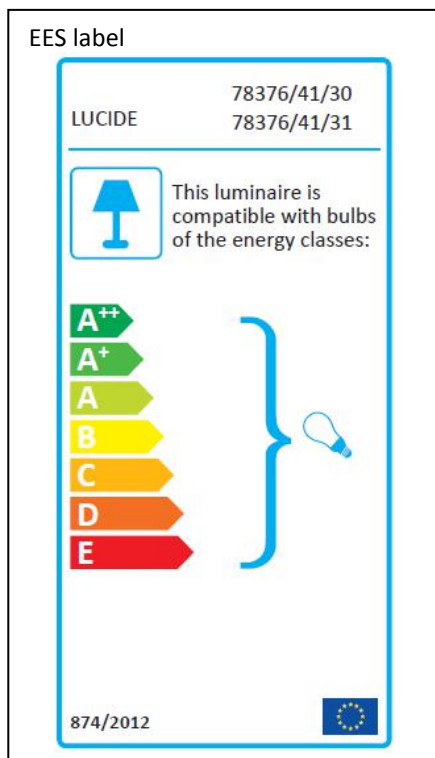

Von der Garantie ausgenommen: 1. Gebrochene Glasteile der Fassung werden nur innerhalb von 14 Tagen ab Kauf durch den Endkunden ersetzt. 2. Normaler Verschleiß, Verfärbungen aufgrund des normalen Gebrauchs. 3. Beschädigungen aufgrund externer Ursachen wie Feuer, Wasser, unsachgemäße Nutzung/ Installation oder Wartung des Produkts.

Kunden müssen das defekte Produkt/Teil und den Originalkaufbeleg einsenden, um Garantieansprüche geltend zu machen.

Deklaracja gwarancji:

LucideNV gwarantuje, że dostarczone produkty będą wolne od defektów materiałowych oraz produkcyjnych przez okres 2 lat od daty zakupu przez użytkownika końcowego, jeżeli urządzenie jest zainstalowane i prawidłowo utrzymywane zgodnie z instrukcją obsługi.

Wyłączenie z gwarancji: 1. Rozbite szkło zostanie wymienione tylko do 14 dni od momentu zakupu przez użytkownika końcowego. 2. Normalne zużycie, utrata koloru w wyniku normalnego użytkowania. 3. Uszkodzenie spowodowane czynnikami zewnętrznymi takimi, jak ogień, woda, nieprawidłowe używanie/ instalacja lub utrzymywanie produktu.

W celu uzyskania gwarancji klient musi zwrócić uszkodzony przedmiot oraz oryginalny dowód zakupu.

Other languages of the manual and further explanations can be found on our website.