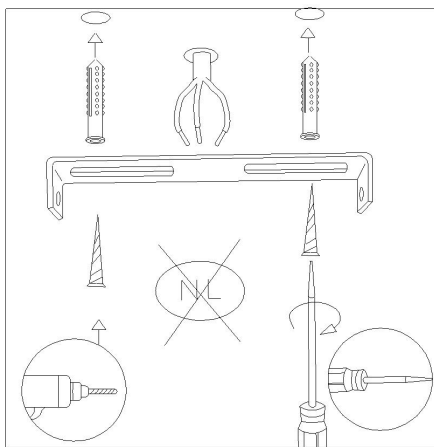

### Technical details

Materials used:	Metal and glass
Color:	Matt black outer w/gold inside w/smoky black glass beads, Matt white outer w/silver inside w/clear glass beads
Dimmable and how is fixture dimmable	
Size:	Height: 157cm
	Length: 41.5cm
	Width: 41.5cm
	Net weight: 2.62kgs
Power requirements:	220-240V~50Hz
Bulb type and maximum wattage:	G9 MAX.33W
Number of bulbs:	4XG9
IP degree:	IP20