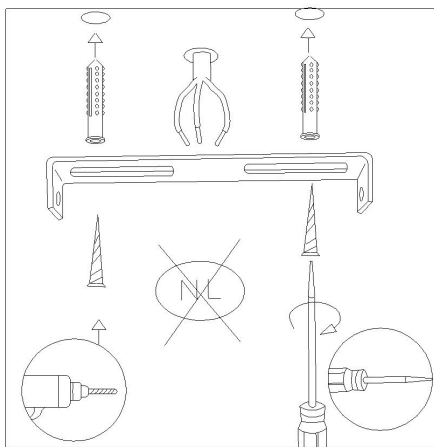

#### Technical details

Materials used:	Metal and glass
Color:	Matt black outer w/gold inside w/smoky black glass beads, Matt white outer w/silver inside w/clear glass beads
Dimmable and how is fixture dimmable	
Size:	Height: 157cm
	Length: 41.5cm
	Width: 41.5cm
	Net weight: 2.62kgs
Power requirements:	220-240V~50Hz
Bulb type and maximum wattage:	G9 MAX.33W
Number of bulbs:	4XG9
IP degree:	IP20