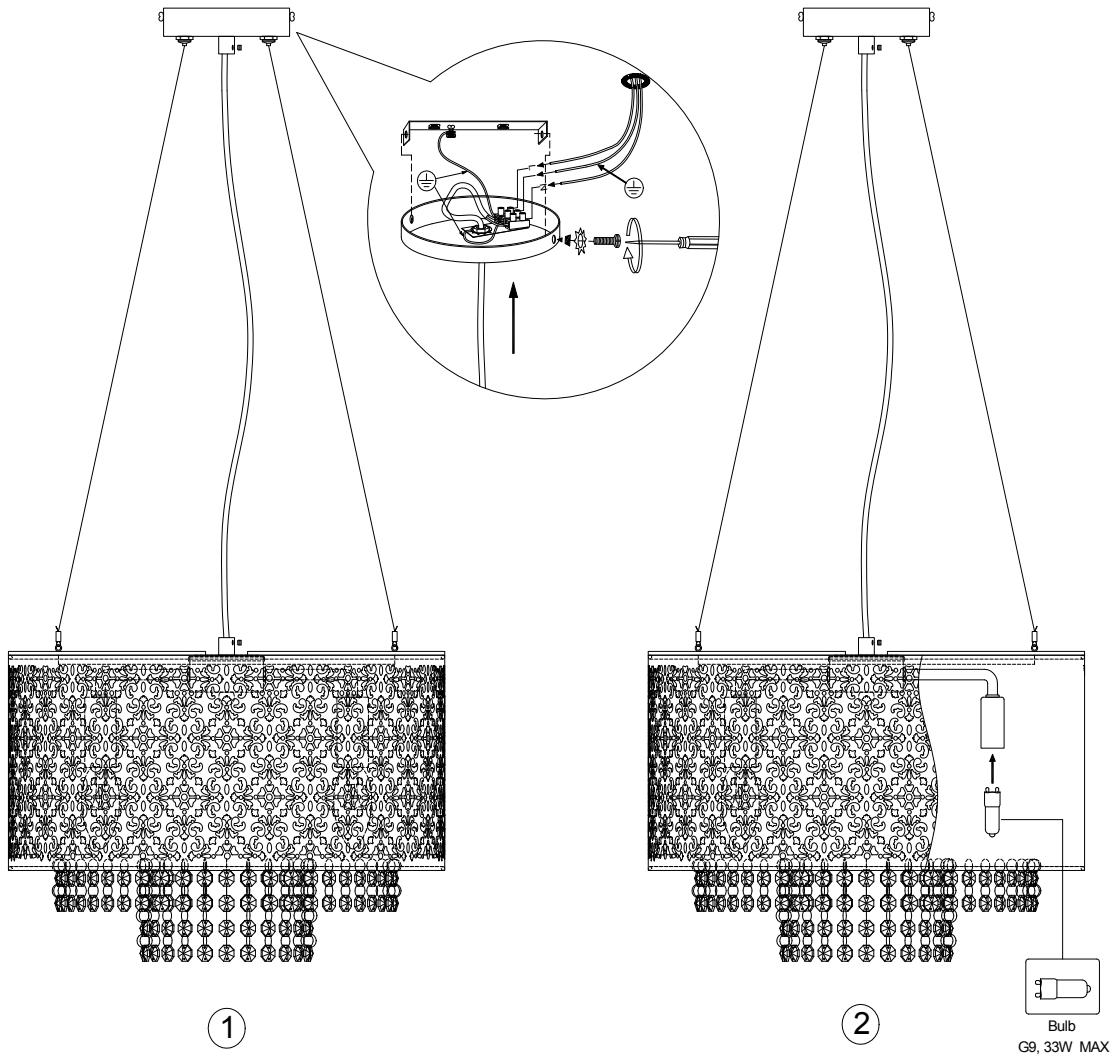

#### Technical details

Materials used:	Metal and glass
Color:	Matt black outer w/gold inside w/smoky black glass beads, Matt white outer w/silver inside w/clear glass beads
Dimmable and how is fixture dimmable	
Size:	Height: 157cm
	Length: 41.5cm
	Width: 41.5cm
	Net weight: 2.62kgs
Power requirements:	220-240V~50Hz
Bulb type and maximum wattage:	G9 MAX.33W
Number of bulbs:	4XG9
IP degree:	IP20