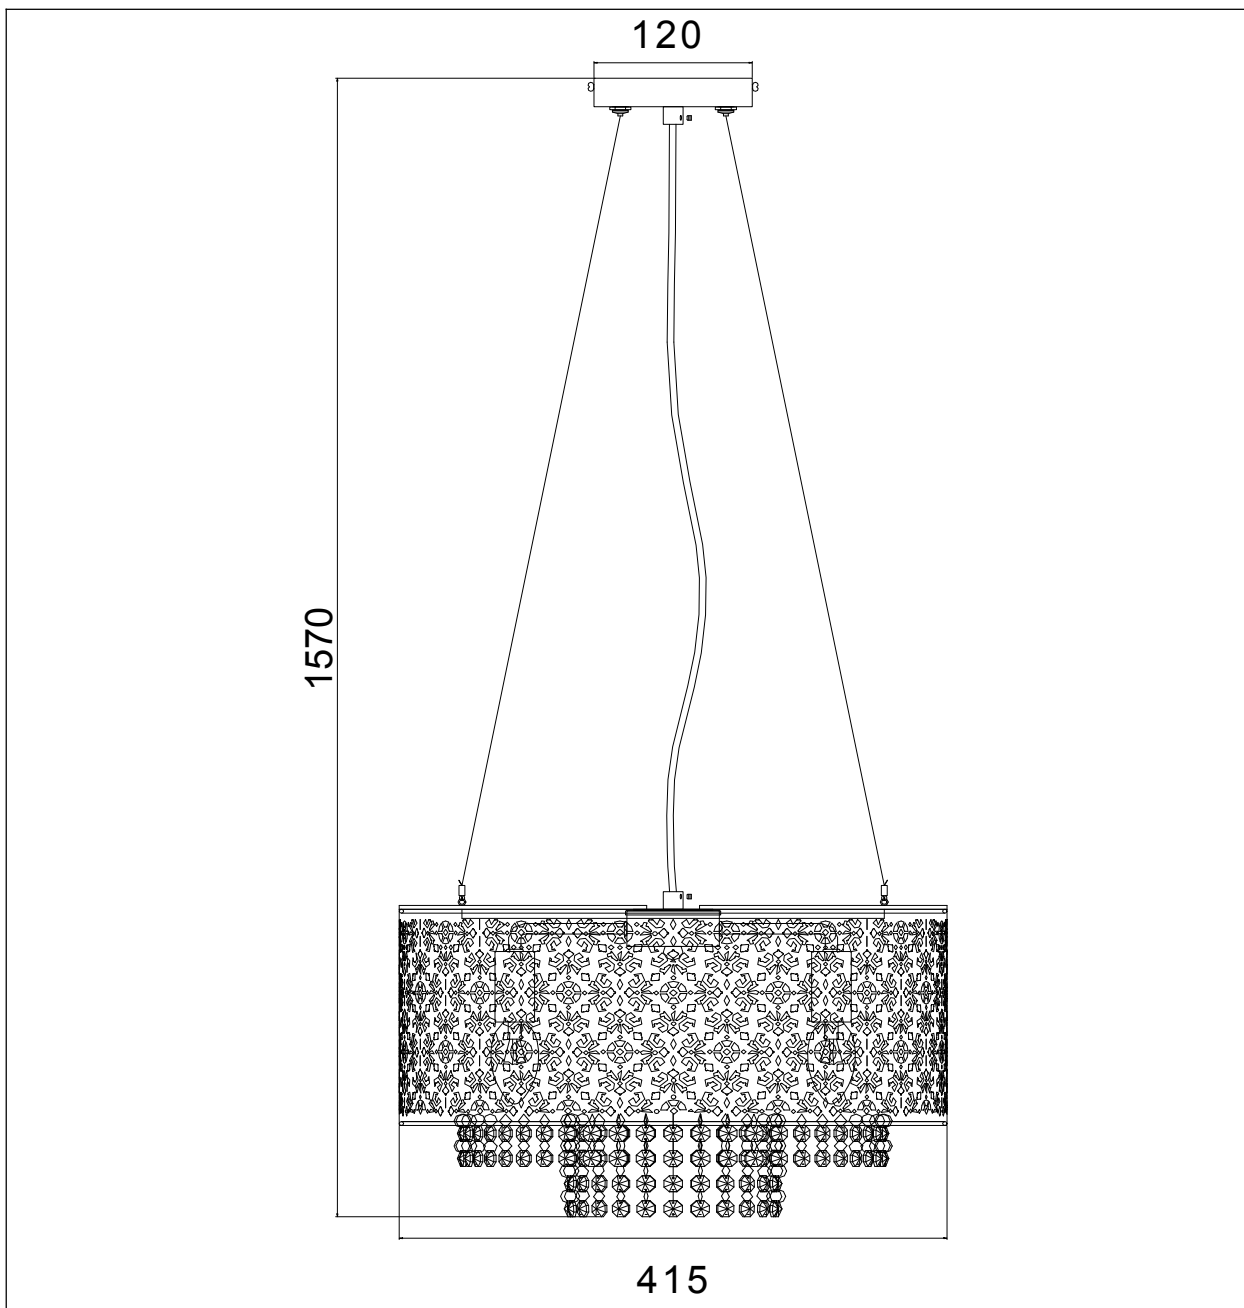

L U C I D E

Item number:78376/41/30

78376/41/31

#### Technical details

Materials used:	Metal and glass
Color:	Matt black outer w/gold inside w/smoky black glass beads, Matt white outer w/silver inside w/clear glass beads
Dimmable and how is fixture dimmable	
Size:	Height: 157cm
	Length: 41.5cm
	Width: 41.5cm
	Net weight: 2.62kgs
Power requirements:	220-240V~50Hz
Bulb type and maximum wattage:	G9 MAX.33W
Number of bulbs:	4XG9
IP degree:	IP20