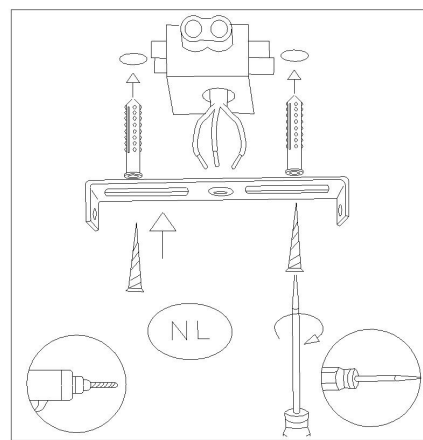

#### Technical details

Materials used:	Metal and glass
Color:	Matt black outer w/gold inside w/smoky black glass beads, Matt white outer w/silver inside w/clear glass beads
Dimmable and how is fixture dimmable	
Size:	Height: 157cm
	Length: 41.5cm
	Width: 41.5cm
	Net weight: 2.62kgs
Power requirements:	220-240V~50Hz
Bulb type and maximum wattage:	G9 MAX.33W
Number of bulbs:	4XG9
IP degree:	IP20