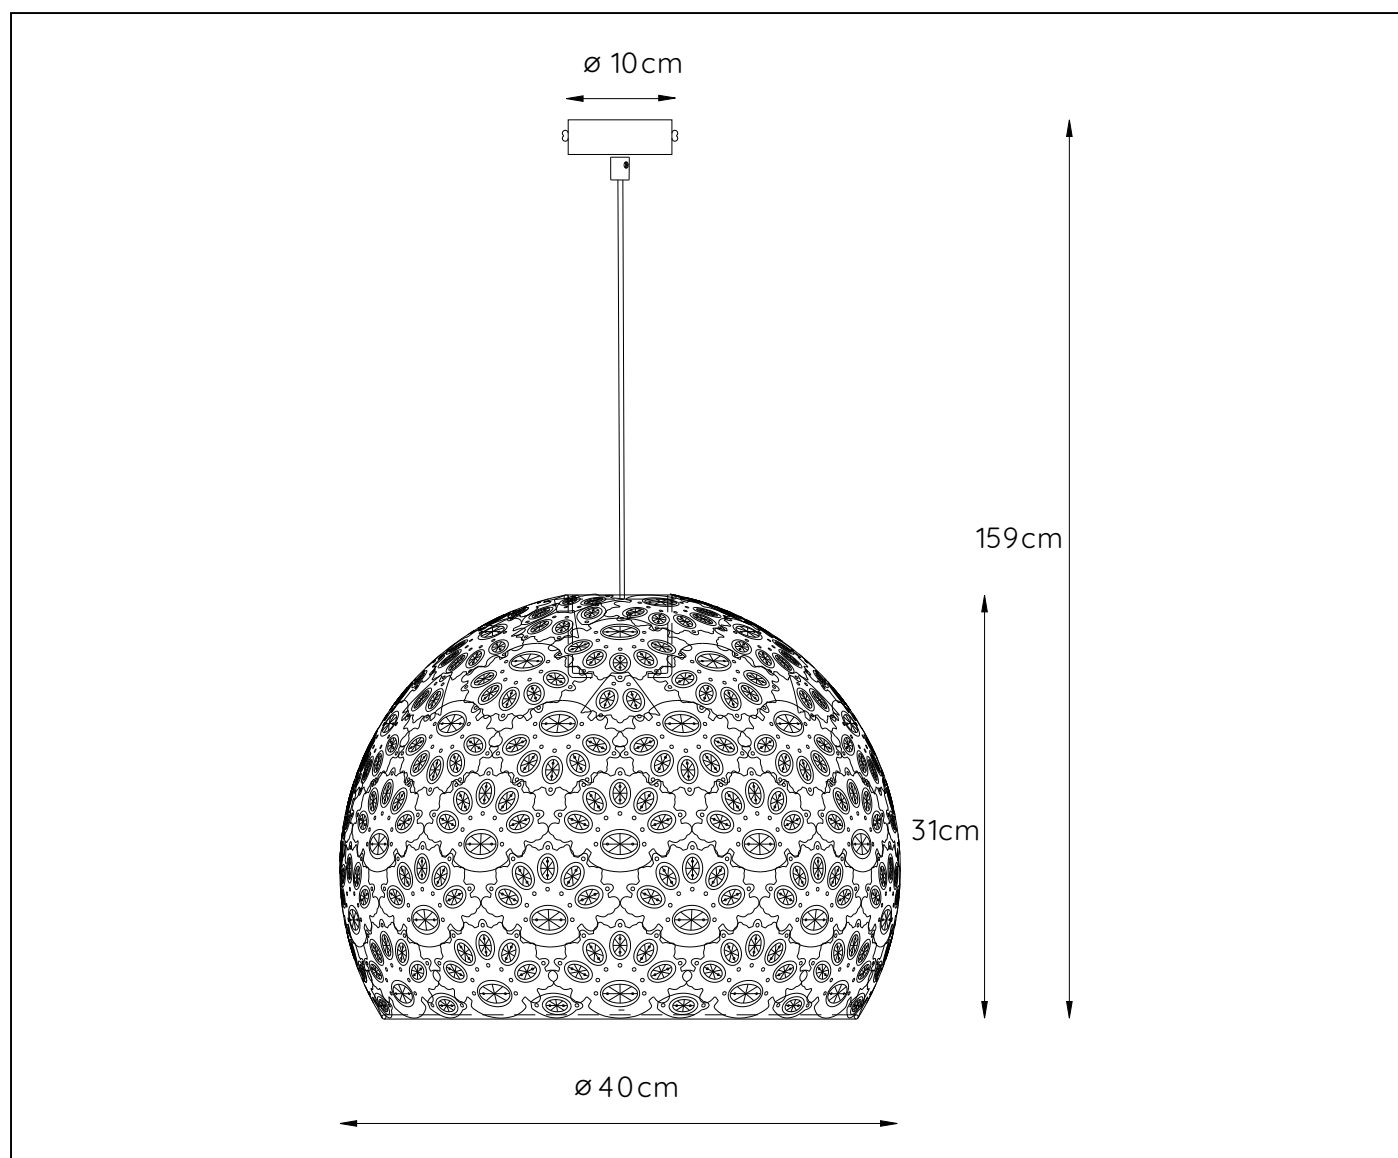

LUCIDE

**RECOMMENDED LUCIDE  
LIGHT SOURCE**

**49020/05/67**

Light source dimmable : Yes

Light source incl. : No

**General**

**Dimensions LxWxH** : 40cm x 40cm x 159cm  
**Height minimum** : 35cm  
**Height maximum** : 159cm  
**Dimensions shade LxWxH** : 40cm x 40cm x 31cm  
**Main material** : Metal and acrylic  
**Ceiling rose material** : Metal  
**Color** : Rust brown  
**Style** : Modern  
**Shape** : Oval  
**Weight** : 2.0kg  
**Warranty** : 2 years

**Product specifications**

**Dimmable** : Yes  
**Light direction** : Around (Diffuse)  
**Adjustable in height** : Adjustable in height(Before installation)  
**Directional** : Not Directional  
**Cable** : Yes,Cable On Product  
**Cable length** : 124cm  
**Sensor** : Without Sensor  
**Control** : Light Switch Control  
**IP-Class** : 20  
**Electric class** : 1  
**Light source including ?** : No  
**Lamp socket** : E27  
**Light source number** : 1  
**Power requirements** : 220-240V~50Hz  
**Bulb type & maximum wattage** : E27- max.60W

For more specifications of this product please visit

[www.lucide.com](http://www.lucide.com)

LUCIDE

TECHNICAL DRAWING & DIMENSIONS

## BYRSA

Itemnumber :78382/40/97

EAN code : 5411212782137

For more specifications, dimensions please visit

[www.lucide.com](http://www.lucide.com)