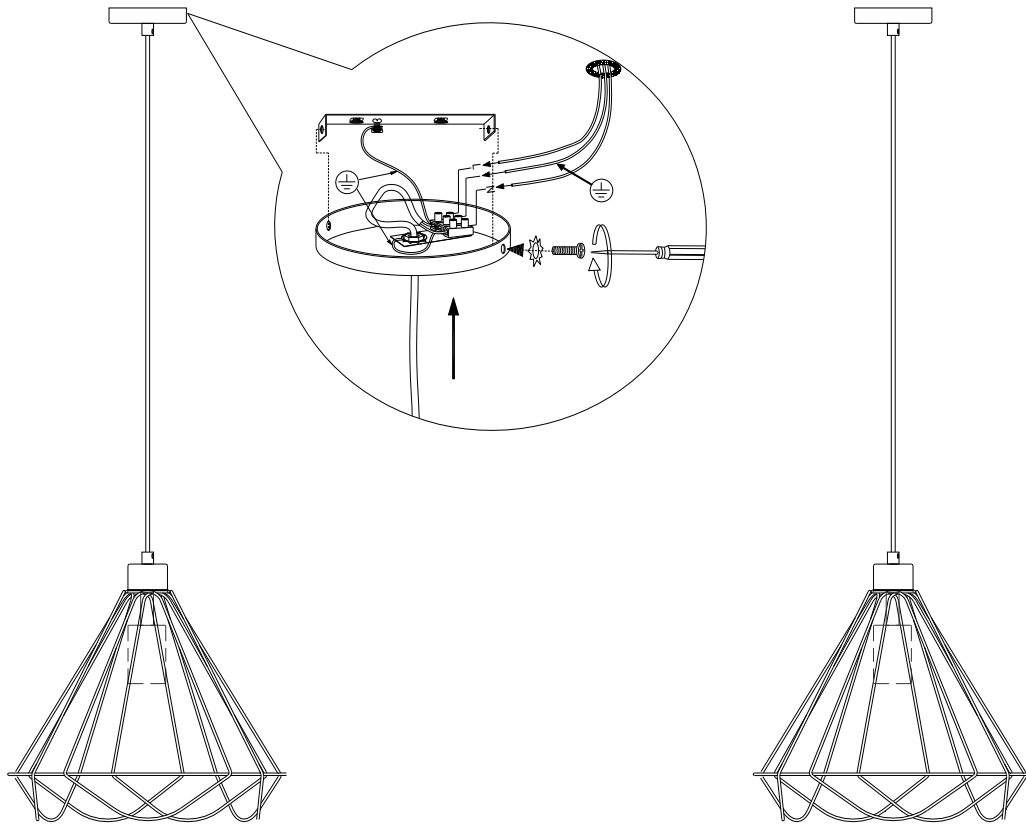

Dimensions LxWxH :33cm x 33cm x 161.5cm

Height minimum : 36cm

Height maximum : 161.5cm

Dimensions shade LxWxH : 33cm x 33cm x 31.5cm

Main material : Metal

Ceiling rose material : Metal

Color :Black

Style : Modern

Shape : Cone

Weight : 0.8 kg

Warranty : 2 years

Product specifications

Dimmable : Yes

Light direction : Around (Diffuse)

Adjustable in height : Adjustable in height(Before installation)

Directional : Not Directional

KYARA

Itemnumber :78385/32/30

EAN code : 5411212782250

For more specifications, dimensions please visit

www.lucide.com

LUCIDE

INSTALLATION DRAWING SPECIFICATION

1