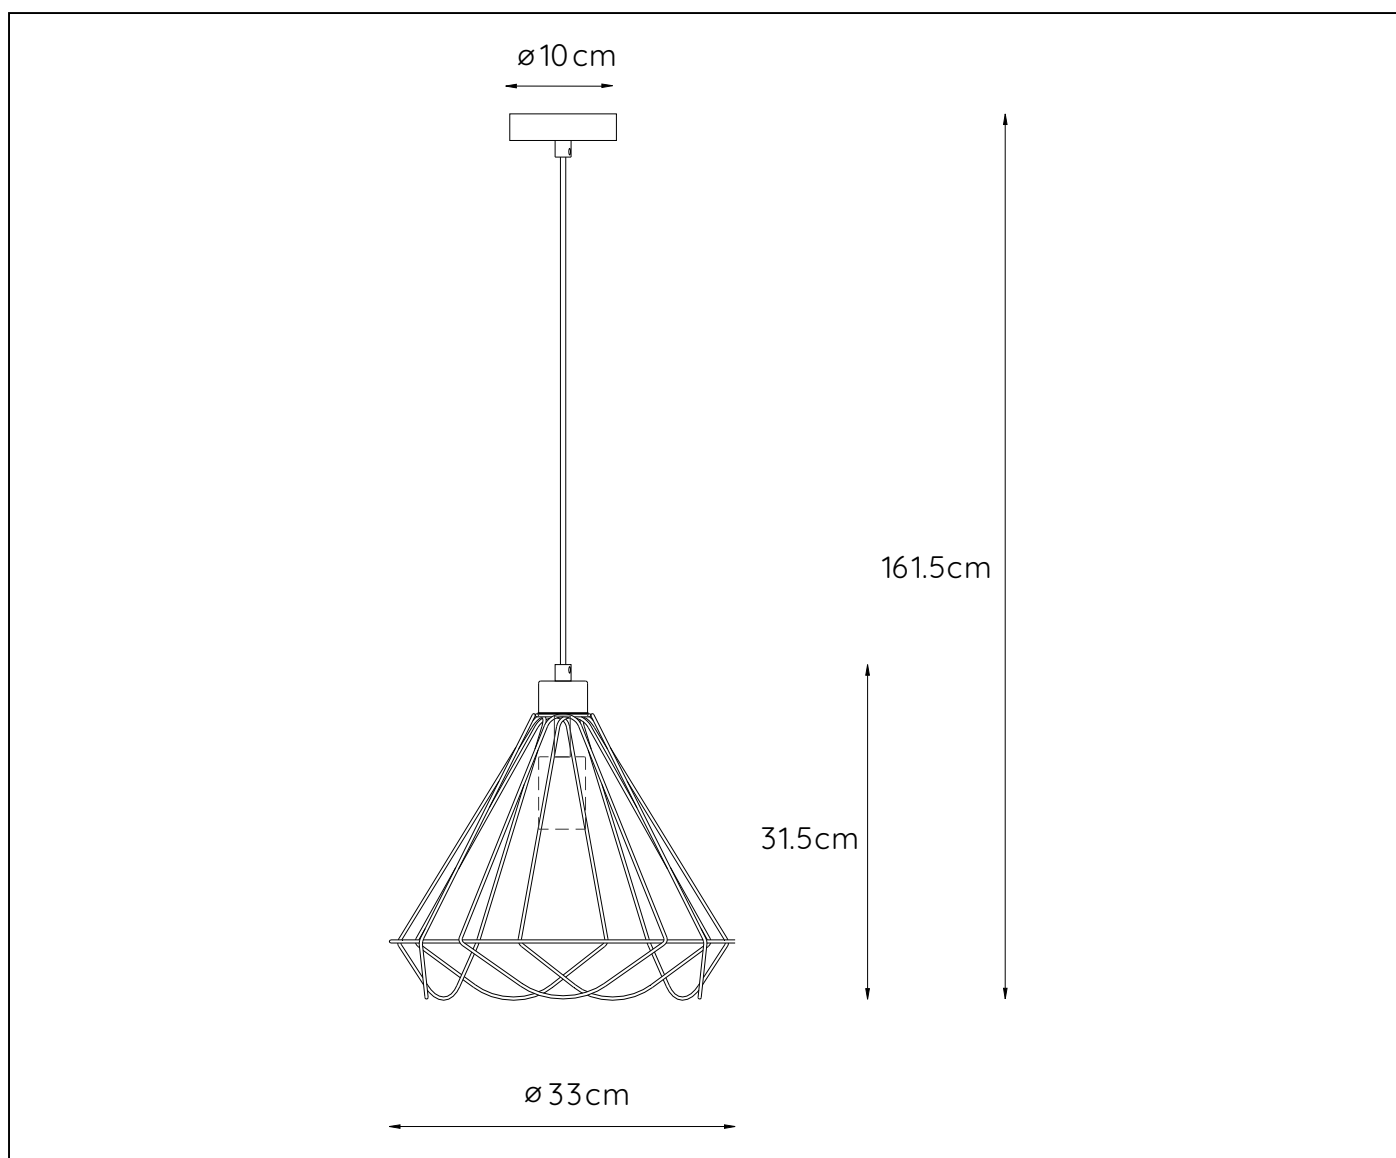

LUCIDE

TECHNICAL DRAWING & DIMENSIONS

KYARA

Itemnumber :78385/32/30

EAN code : 5411212782250

For more specifications, dimensions please visit

www.lucide.com