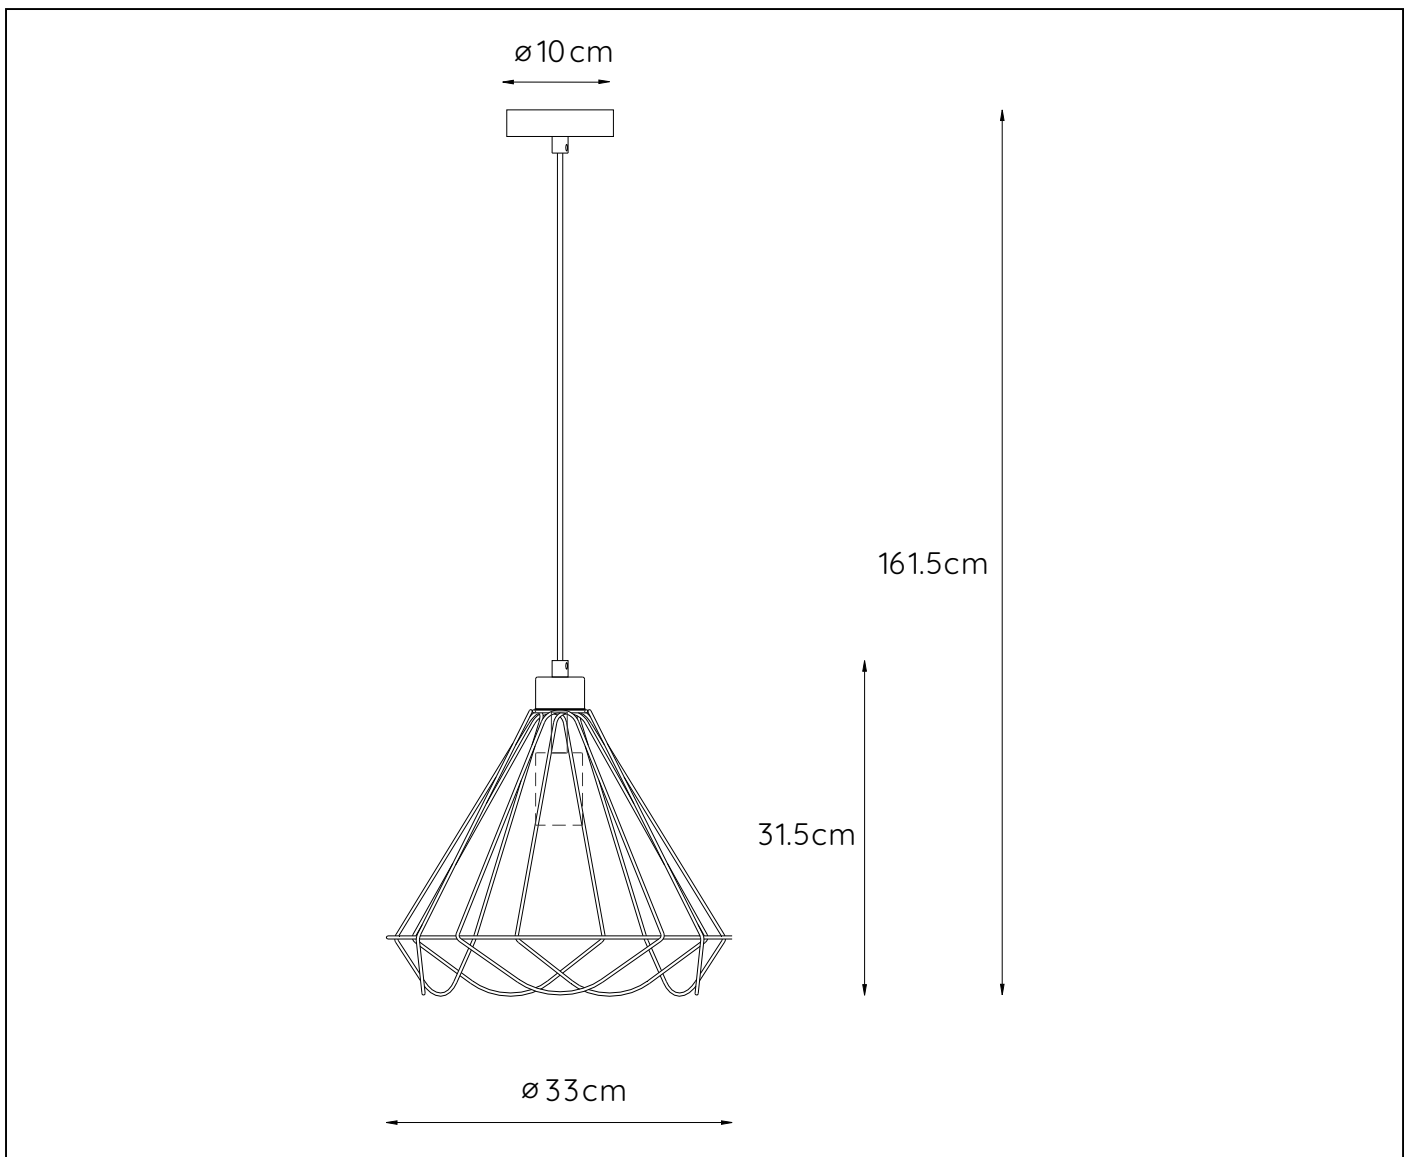

Dimensions LxWxH :33cm x 33cm x 161.5cm
Height minimum : 36cm
Height maximum : 161.5cm
Dimensions shade LxWxH : 33cm x 33cm x 31.5cm
Main material : Metal
Ceiling rose material : Metal
Color :White
Style : Modern
Shape : Cone
Weight : 0.8 kg
Warranty : 2 years

Product specifications

Dimmable : Yes
Light direction : Around (Diffuse)
Adjustable in height : Adjustable in height(Before installation)
Directional : Not Directional
Cable : Yes,Cable On Product
Cable length : 130cm
Sensor : Without Sensor
Control : Light Switch Control
IP-Class : 20
Electric class : 1
Light source including ? : No
Lamp socket : E27
Light source number : 1
Power requirements : 220-240V~50Hz
Bulb type & maximum wattage : E27- max.60W

For more specifications of this product please visit

www.lucide.com

LUCIDE

TECHNICAL DRAWING & DIMENSIONS

KYARA

Itemnumber :78385/32/31

EAN code : 5411212782267

For more specifications, dimensions please visit