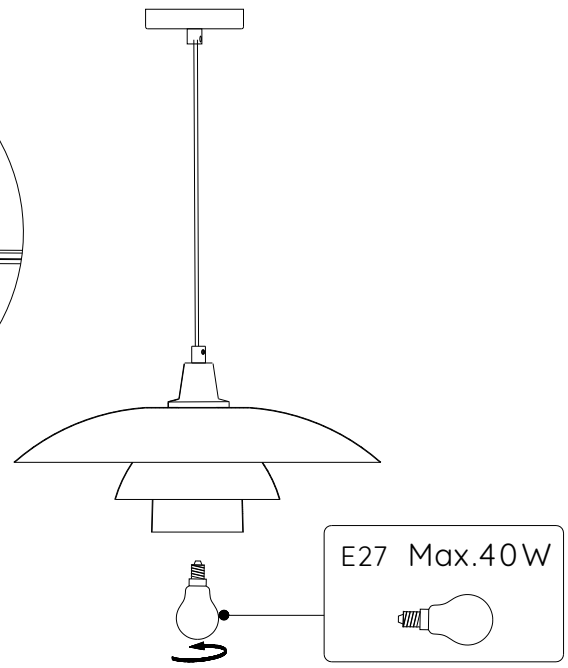

LUCIDE

**RECOMMENDED LUCIDE
LIGHT SOURCE**

49020/05/67

Light source dimmable : Yes

Light source incl. : No

General

Dimensions LxWxH : 40cm x 40cm x 153.5cm

Height minimum : 28cm

Height maximum : 153.5cm

Dimensions shade LxWxH : 40cm x 40cm x 23.5cm

Main material : Metal

Ceiling rose material : Metal

Color :White

Style : Modern

Shape : Oval

Weight : 1.6 kg

Warranty : 2 years

Product specifications

Dimmable : Yes

Light direction : Around (Diffuse)

Adjustable in height : Adjustable in height(Before installation)

Directional : Not Directional

Cable : Yes,Cable On Product

EAN code : 5411212782113

For more specifications, dimensions please visit

www.lucide.com

LUCIDE

INSTALLATION DRAWING SPECIFICATION

1

2