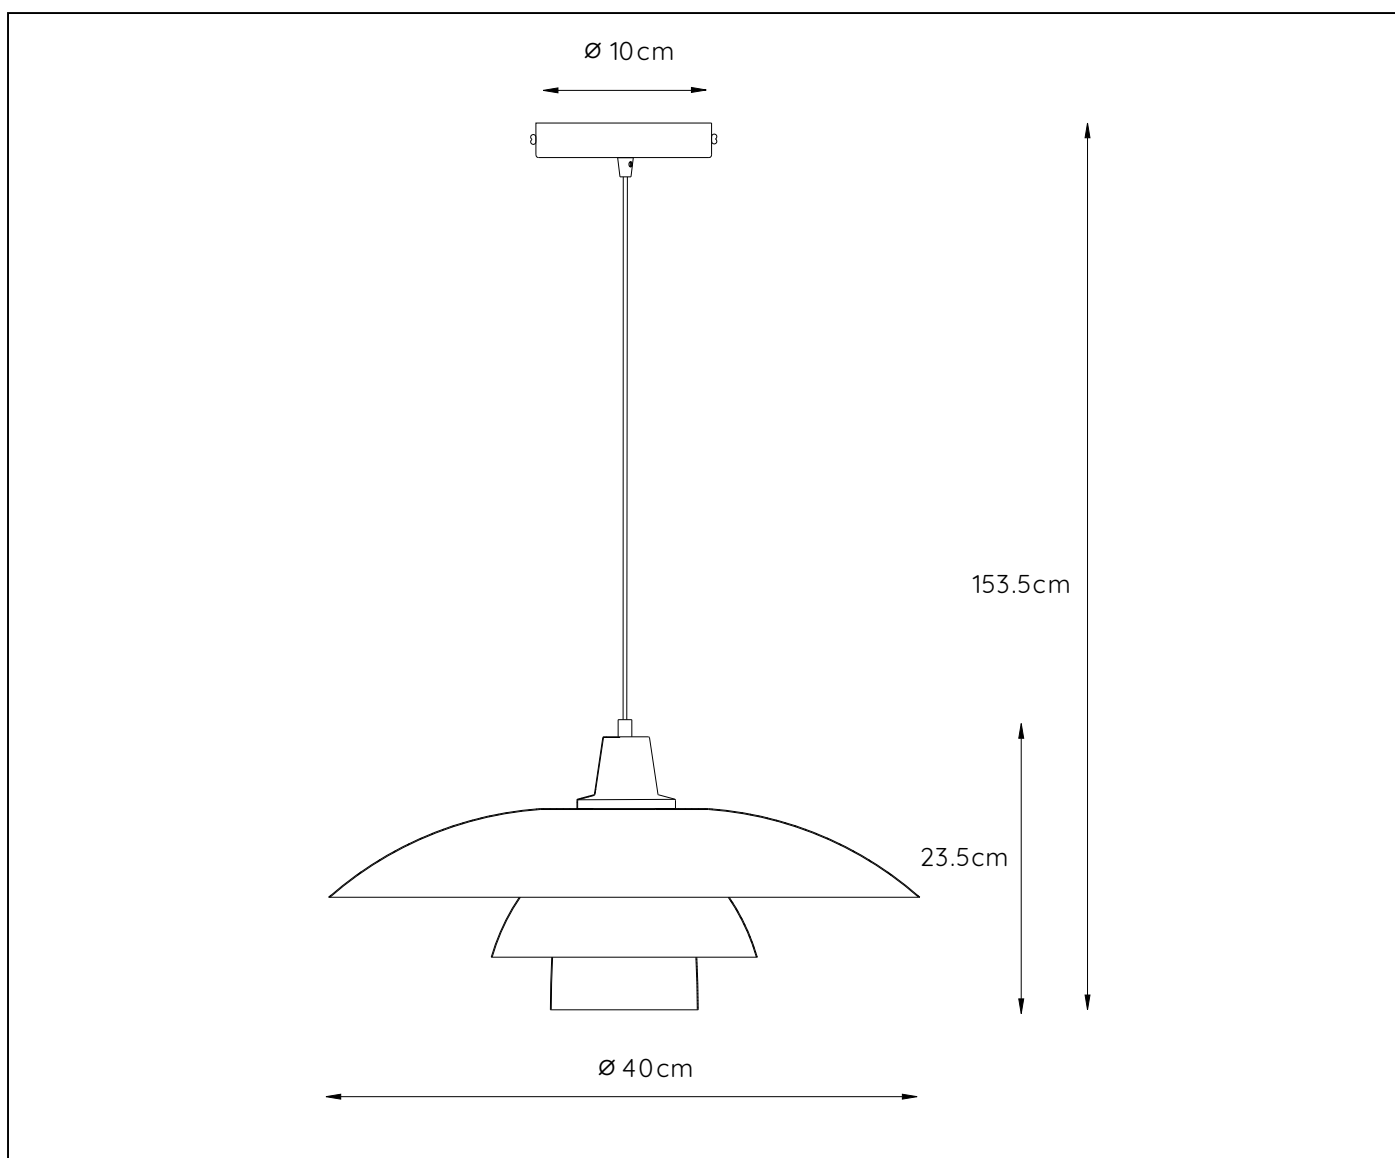

LUCIDE

TECHNICAL DRAWING & DIMENSIONS

GITSY

Itemnumber : 78480/40/31

EAN code : 5411212782113

For more specifications, dimensions please visit

www.lucide.com