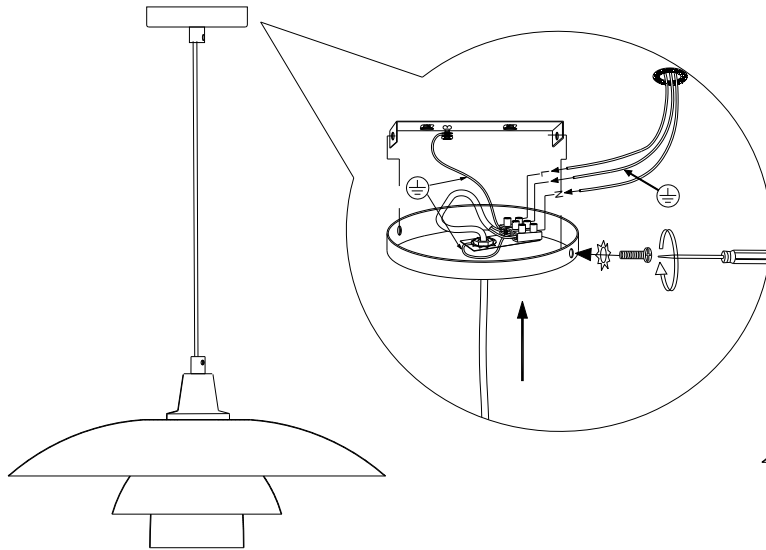

Height maximum : 153.5cm

Dimensions shade LxWxH : 40cm x 40cm x 23.5cm

Main material : Metal

Ceiling rose material : Metal

Color :White

Style : Modern

Shape : Oval

Weight : 1.6 kg

Warranty : 2 years

Product specifications

Dimmable : Yes

Light direction : Around (Diffuse)

Adjustable in height : Adjustable in height(Before installation)

Directional : Not Directional

Cable : Yes,Cable On Product

EAN code : 5411212782113

For more specifications, dimensions please visit

www.lucide.com

LUCIDE

INSTALLATION DRAWING SPECIFICATION

1

2