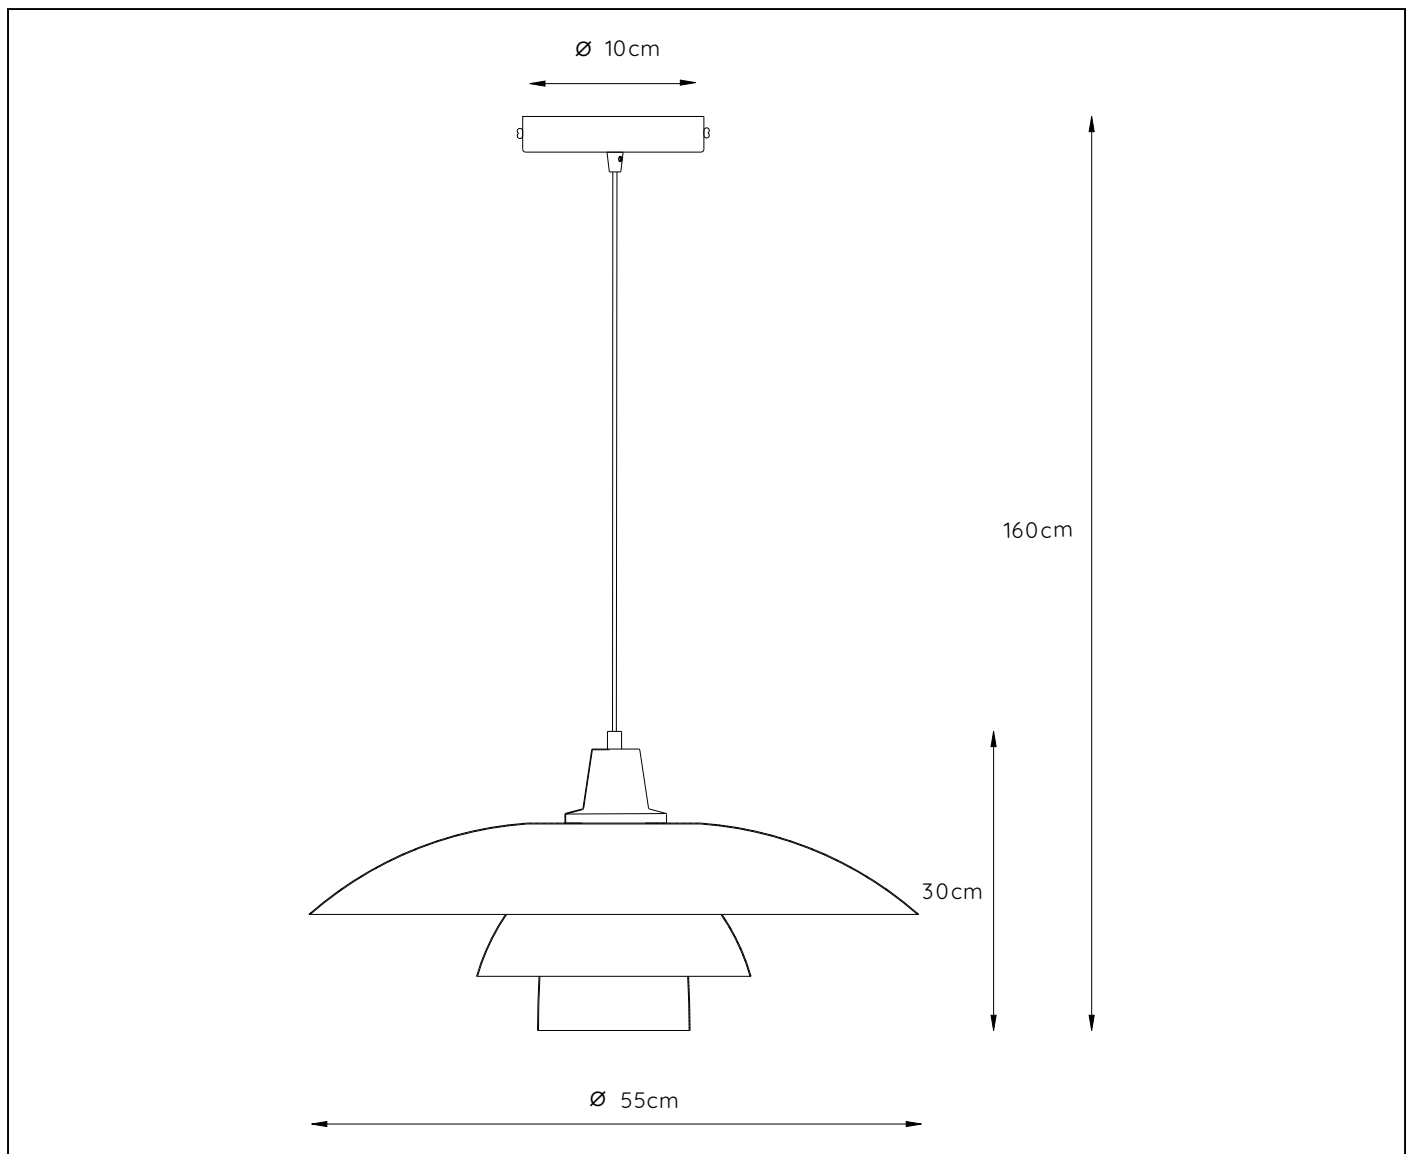

LUCIDE

TECHNICAL DRAWING & DIMENSIONS

GITSY

Itemnumber :78480/55/31

EAN code : 5411212782120

For more specifications, dimensions please visit

www.lucide.com