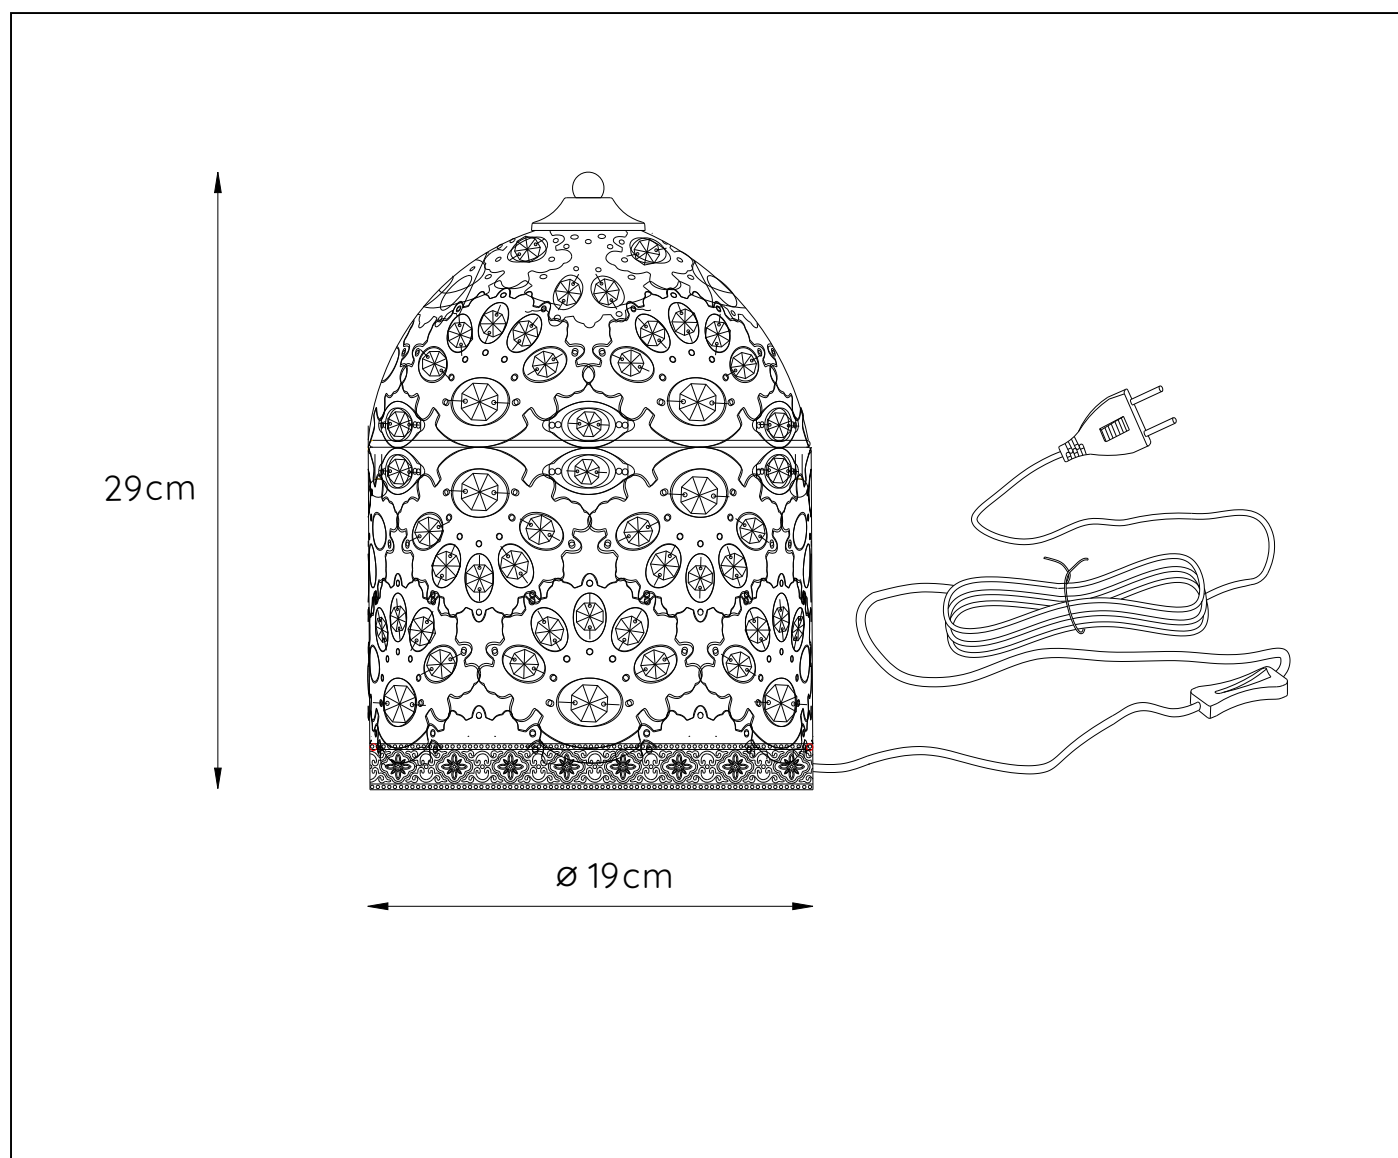

LUCIDE

item number : 78582/19/97
EAN code : 5411212782144

BYRSA

**RECOMMENDED LUCIDE
LIGHT SOURCE**

49020/05/60
Light source dimmable : Yes
Light source incl. : No

General

Dimensions LxWxH : 19cm x 19cm x 29cm
Height minimum : 29cm
Height maximum : 29cm
Dimensions shade LxWxH : 19cm x 19cm x 29cm
Main material : Metal and acrylic
Ceiling rose material :-
Color :Rust brown
Style : Modern
Shape : Oval
Weight : 0.8kgs
Warranty : 2 years

Product specifications

Dimmable : No
Light direction : Around (Diffuse)
Adjustable in height :No
Directional : Not Directional
Cable : Yes,Cable On Product
Cable length : 200cm
Sensor : Without Sensor
Control : On/off Switch In The Cord
IP-Class : 20
Electric class : 2
Light source including ?: No
Lamp socket : E14
Light source number : 1
Power requirements : 220-240V~50Hz
Bulb type & maximum wattage : E14- max.40W

For more specifications of this product please visit

www.lucide.com

LUCIDE

TECHNICAL DRAWING & DIMENSIONS

BYRSA

Itemnumber :78582/19/97

EAN code : 5411212782144

For more specifications, dimensions please visit