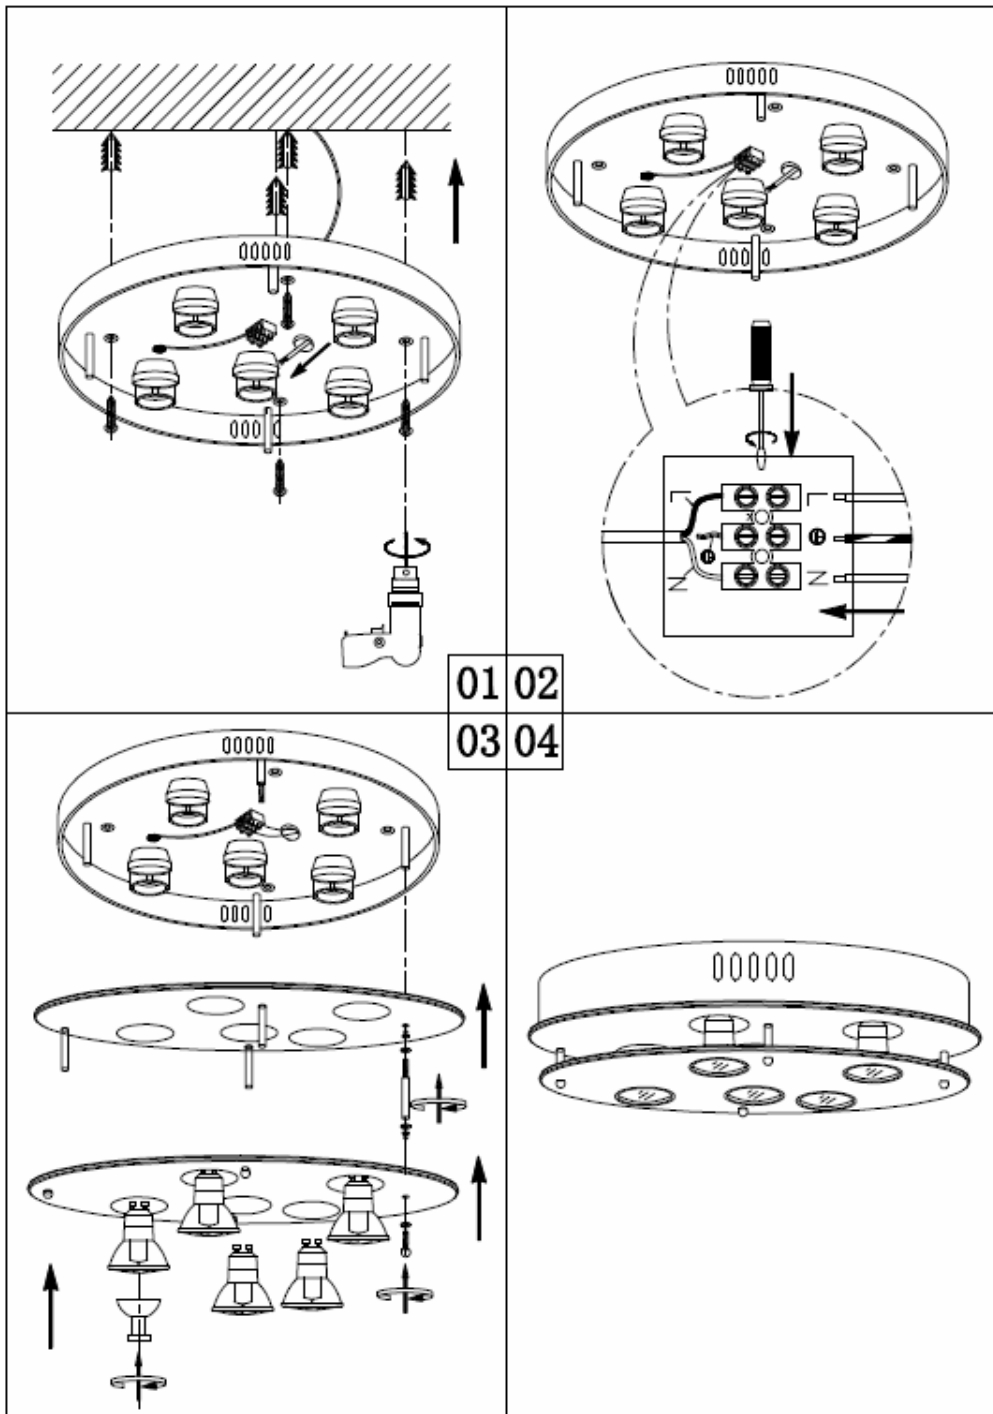

Line drawing of the item (with outline dimensions)

Item number: 79170/15/11

Installation drawing (the same as it in its instruction manual)

## Technical details

materials used:	Steel+Acrylic
color:	CH
dimmable and how is the fixture dimmable:	
size: 尺寸 Height: Length: Width: Net Weight:	8CM 30CM 30CM
power requirements:	220V-240V~50Hz
bulb type and maximum Wattage:	LED Max.15W
number of bulbs:	5*3W GU10
IP degree:	IP20