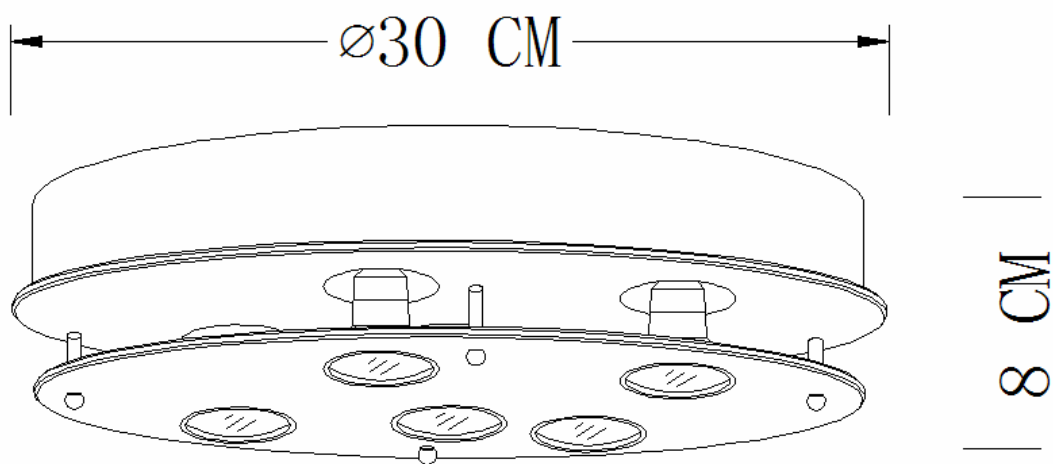

Line drawing of the item (with outline dimensions)

Item number: 79170/15/11

Installation drawing (the same as it in its instruction manual)

## Technical details

materials used:	Steel+Acrylic
color:	CH
dimmable and how is the fixture dimmable:	
size: 尺寸 Height: Length: Width: Net Weight:	8CM 30CM 30CM
power requirements:	220V-240V~50Hz
bulb type and maximum Wattage:	LED Max.15W
number of bulbs:	5*3W GU10
IP degree:	IP20