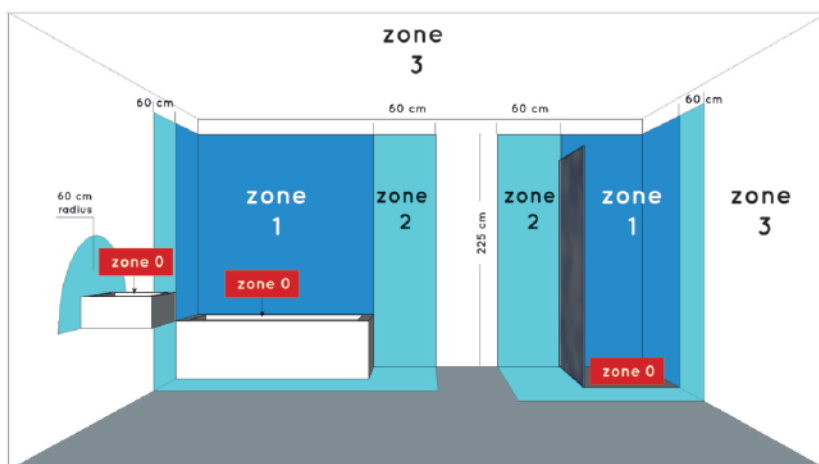

LUCIDE

General

Dimensions lxwxh : 28.6 x28.6 x8 cm
 Height minimum : 8.0 cm
 Height maximum : 8.0 cm
 Dimensions shade lxwxh : 28.6 x28.6 x7.5 cm
 Main material : Iron+PMMA
 Ceiling rose material : -
 Color : Silver / Black / Dark Wood / Natural Wood
 Style : Modern
 Shape : Round
 Weight : 0.58kg
 Warranty : 3 years

Product specifications

Dimmable : 3 STEPS DIMMING
 Light direction : Down light
 Adjustable in height : No
 (Before Installation)
 Directional : No
 Cable : No
 Cable length : -
 Sensor : No
 Control : Light switch control
 IP-Class : 21
 Electric class : 1
 Light source including ? : Yes
 Lamp socket : -
 Light source number : 26 chips
 Power requirements : 220-240V-50Hz
 Bulb type & maximum wattage : LED 12 W