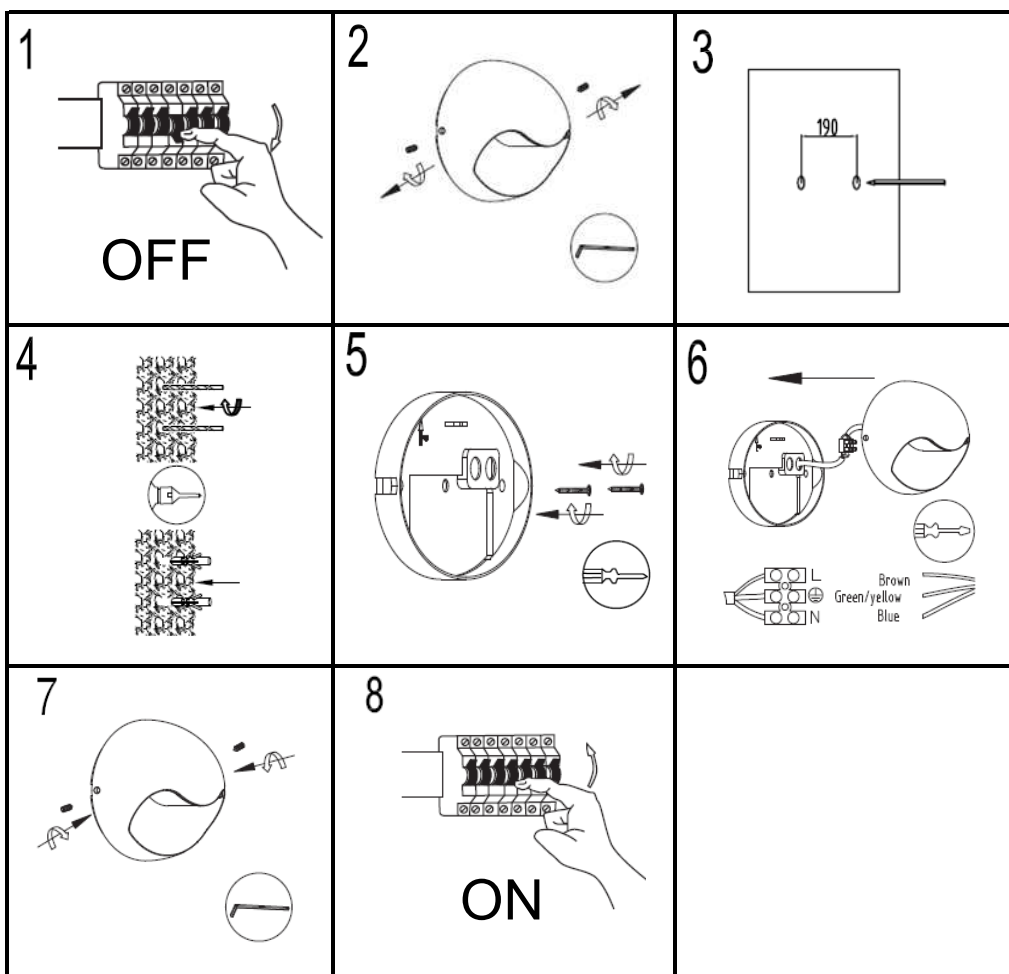

LUTEC

LUTEC Europe NV

Ruiterijschool 14
 B-2930 Brasschaat - Belgium
 +32 3 284 51 62
 info@lutec-europe.com
 www.lutec.com

www.lutec.com/services/global-network