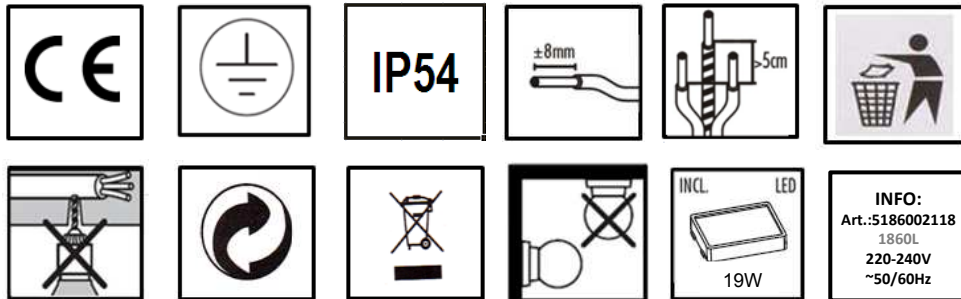

LUTEC

LUTEC Europe NV

Ruiterijschool 14
 B-2930 Brasschaat - Belgium
 +32 3 284 51 62
 info@lutec-europe.com
 www.lutec.com

www.lutec.com/services/global-network