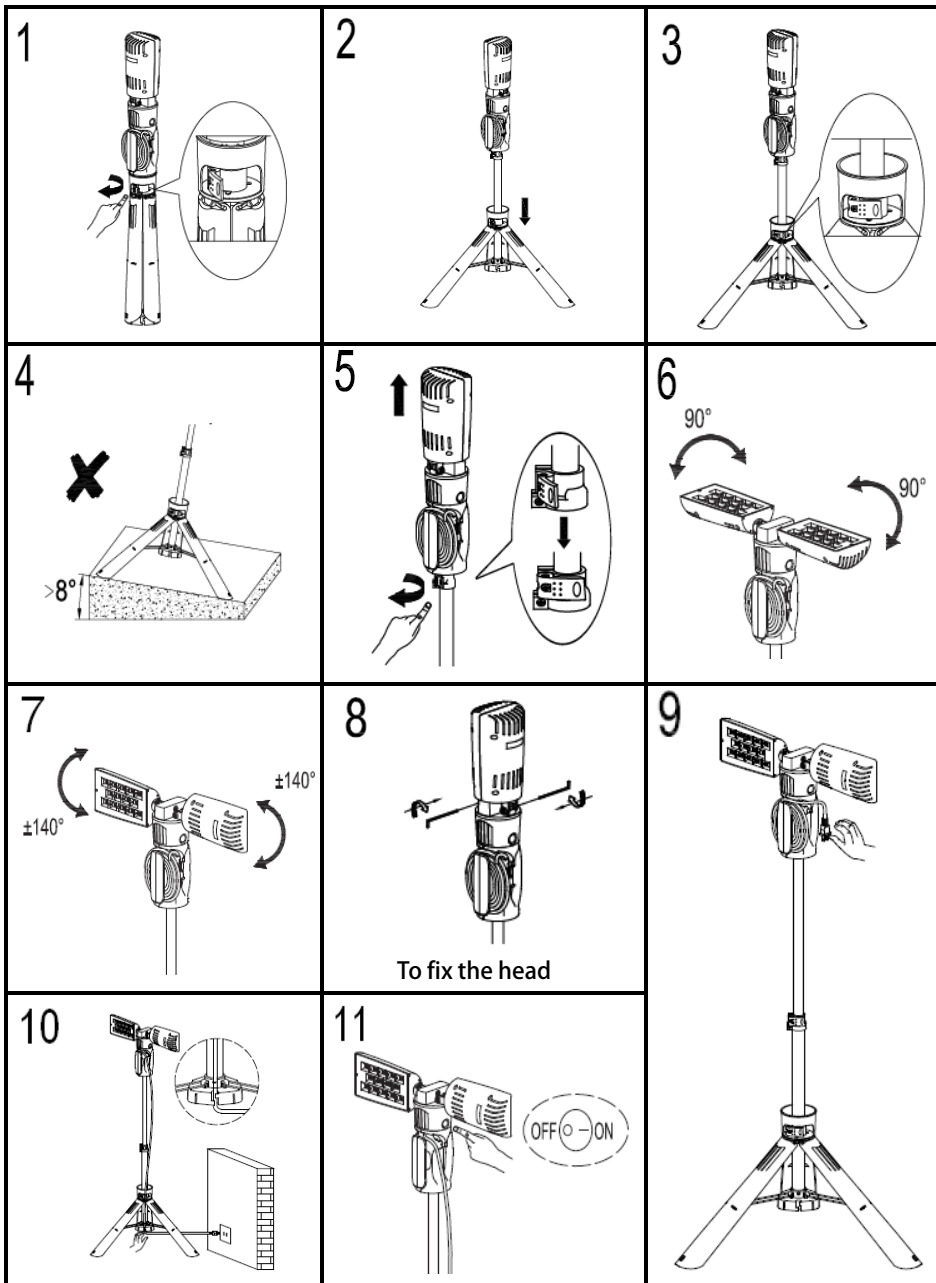

# LUTEC

**LUTEC Europe NV**  
 Ruiterschool 14  
 B-2930 Brasschaat - Belgium  
 +32 3 284 51 62  
 info@lutec-europe.com  
 www.lutec.com

[www.lutec.com/services/global-network](http://www.lutec.com/services/global-network)