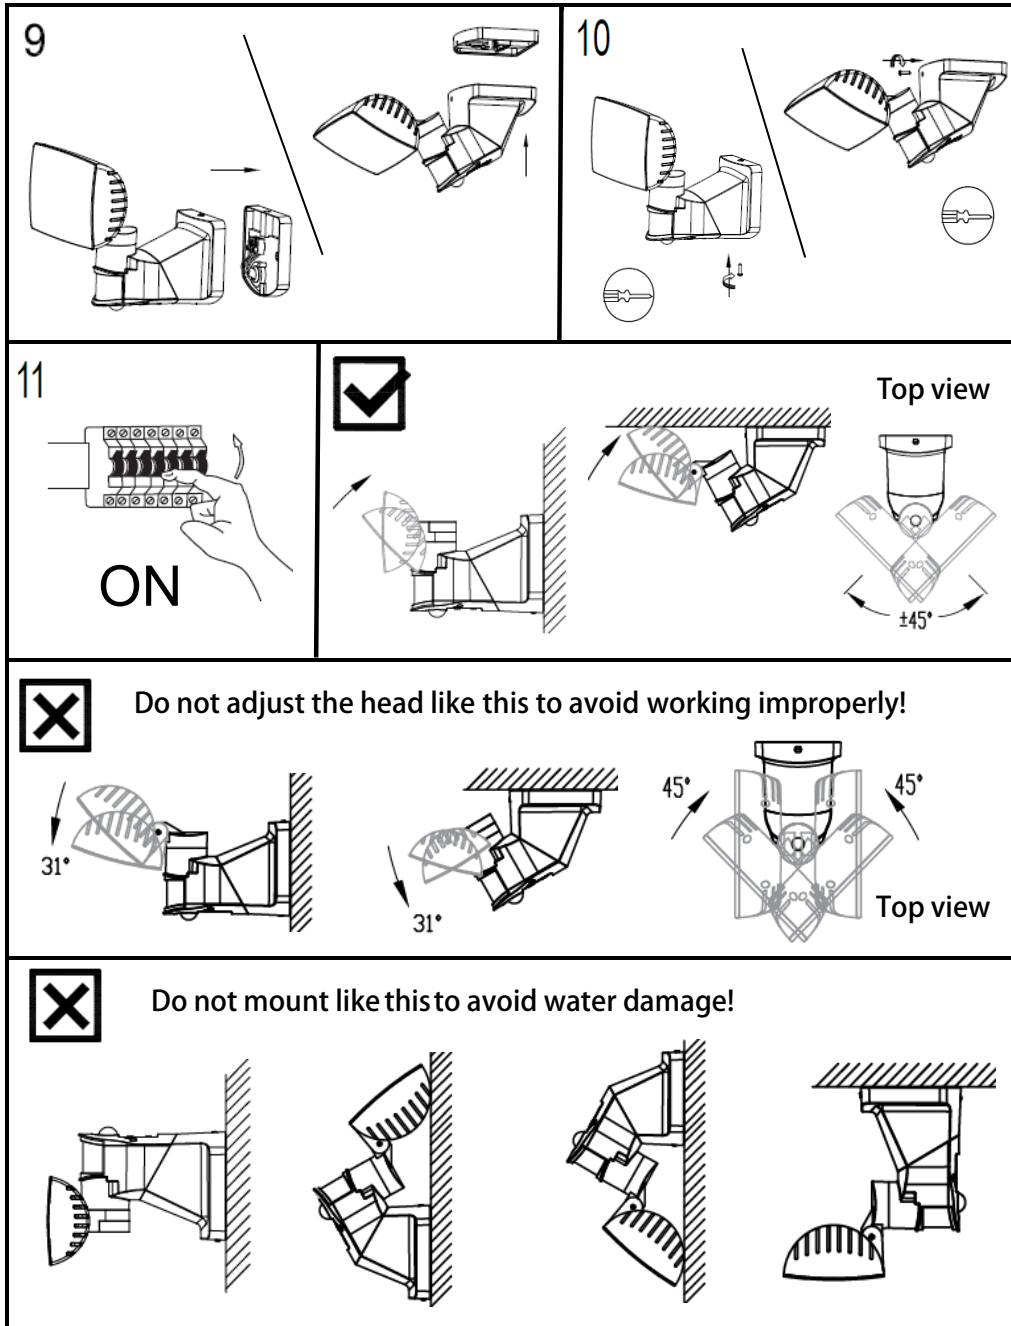

# LUTEC

**LUTEC Europe NV**  
 Ruiterschool 14  
 B-2930 Brasschaat - Belgium  
 +32 3 284 51 62  
 info@lutec-europe.com  
 www.lutec.com

[www.lutec.com/services/global-network](http://www.lutec.com/services/global-network)