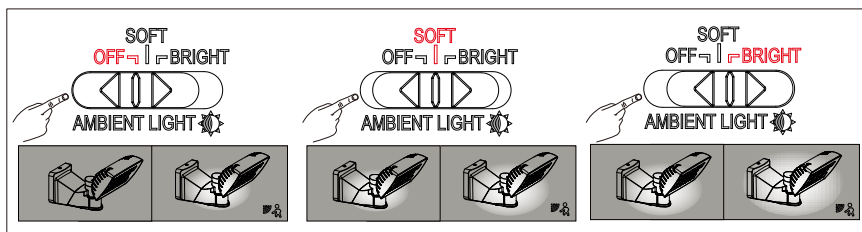

# LUTEC

**LUTEC Europe NV**  
 Ruiterschool 14  
 B-2930 Brasschaat - Belgium  
 +32 3 284 51 62  
 info@lutec-europe.com  
 www.lutec.com

[www.lutec.com/services/global-network](http://www.lutec.com/services/global-network)