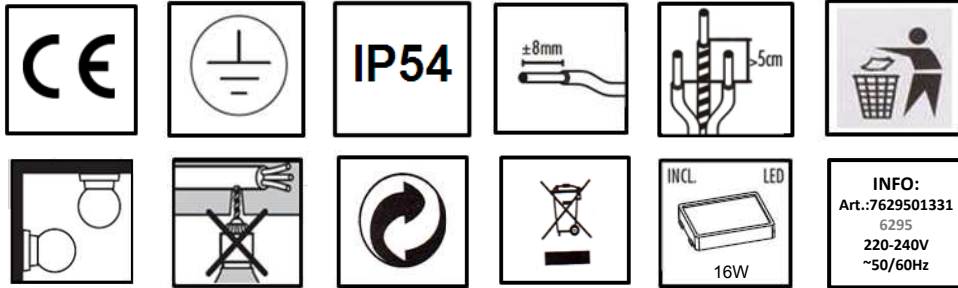

# LUTEC

**LUTEC Europe NV**  
 Ruiterschool 14  
 B-2930 Brasschaat - Belgium  
 +32 3 284 51 62  
 info@lutec-europe.com  
 www.lutec.com

[www.lutec.com/services/global-network](http://www.lutec.com/services/global-network)