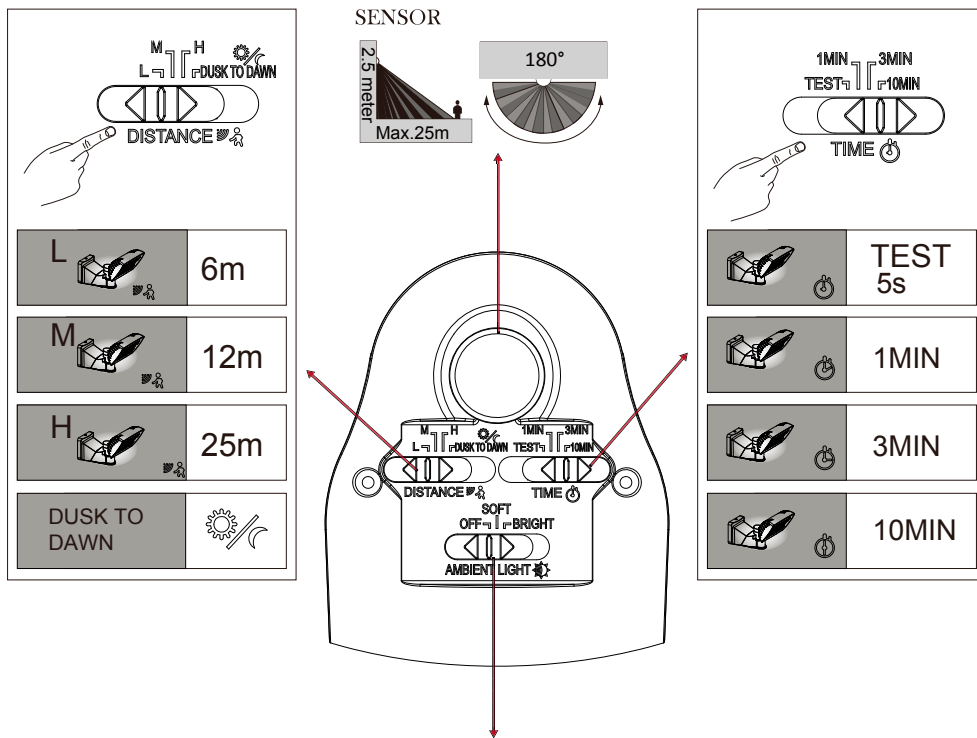

# LUTEC

**LUTEC Europe NV**  
 Ruiterschool 14  
 B-2930 Brasschaat - Belgium  
 +32 3 284 51 62  
 info@lutec-europe.com  
 www.lutec.com

[www.lutec.com/services/global-network](http://www.lutec.com/services/global-network)