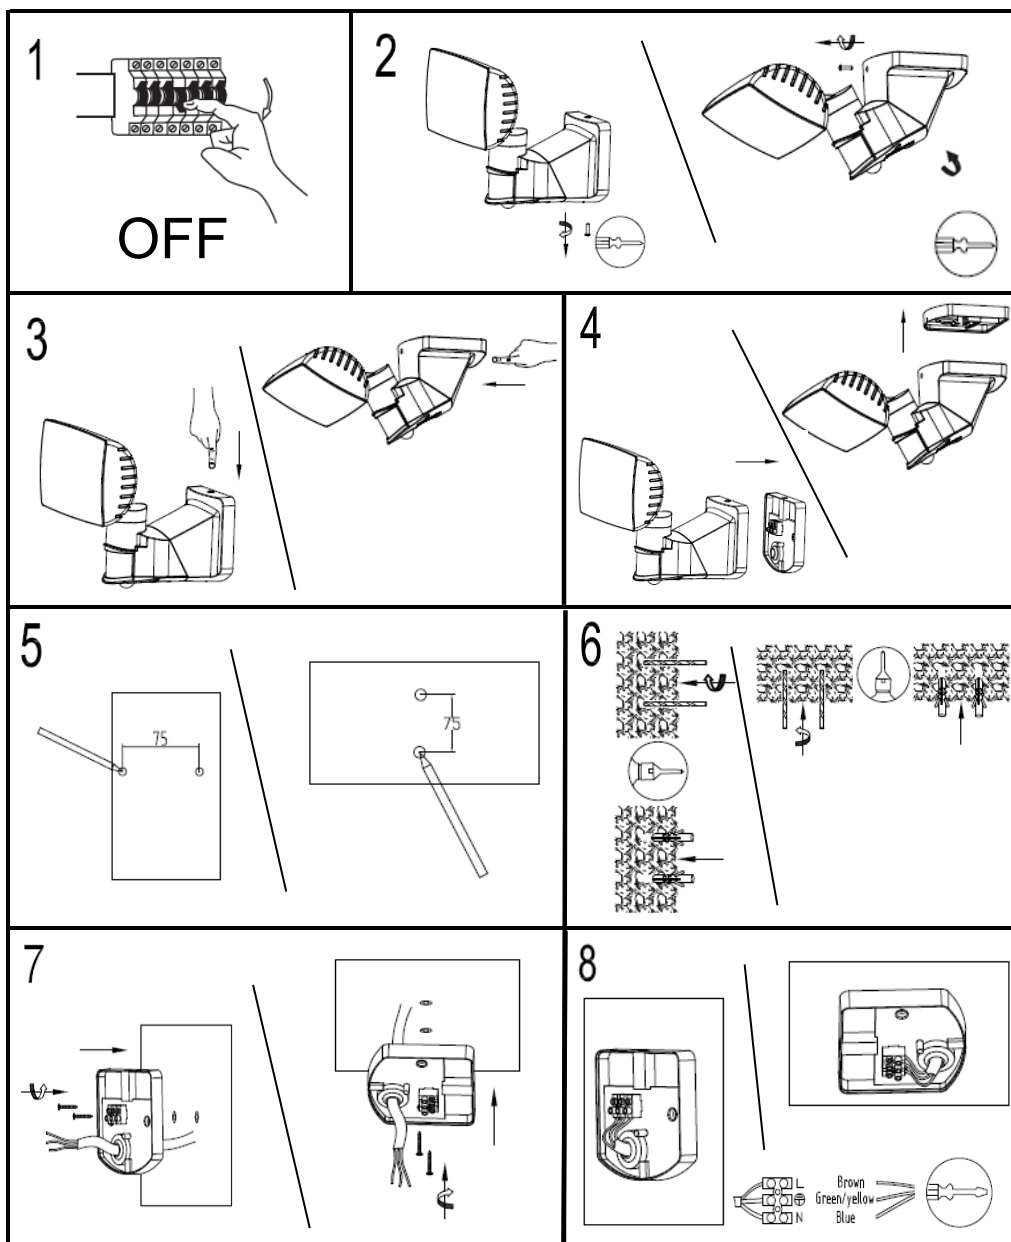

# LUTEC

**LUTEC Europe NV**  
 Ruiterschool 14  
 B-2930 Brasschaat - Belgium  
 +32 3 284 51 62  
 info@lutec-europe.com  
 www.lutec.com

[www.lutec.com/services/global-network](http://www.lutec.com/services/global-network)