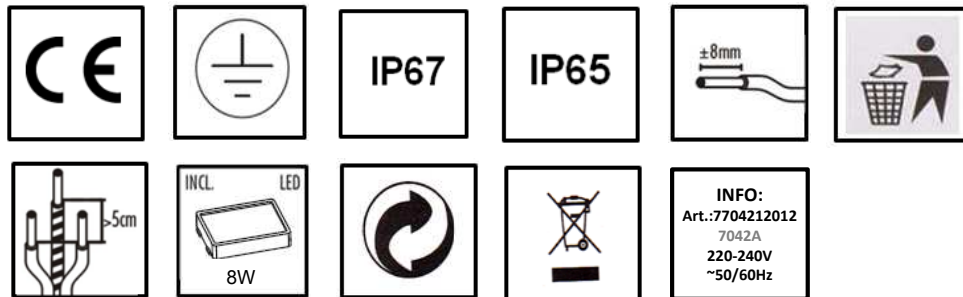

LUTEC

LUTEC Europe NV

Ruiterijschool 14
 B-2930 Brasschaat - Belgium
 +32 3 284 51 62
 info@lutec-europe.com
 www.lutec.com

www.lutec.com/services/global-network