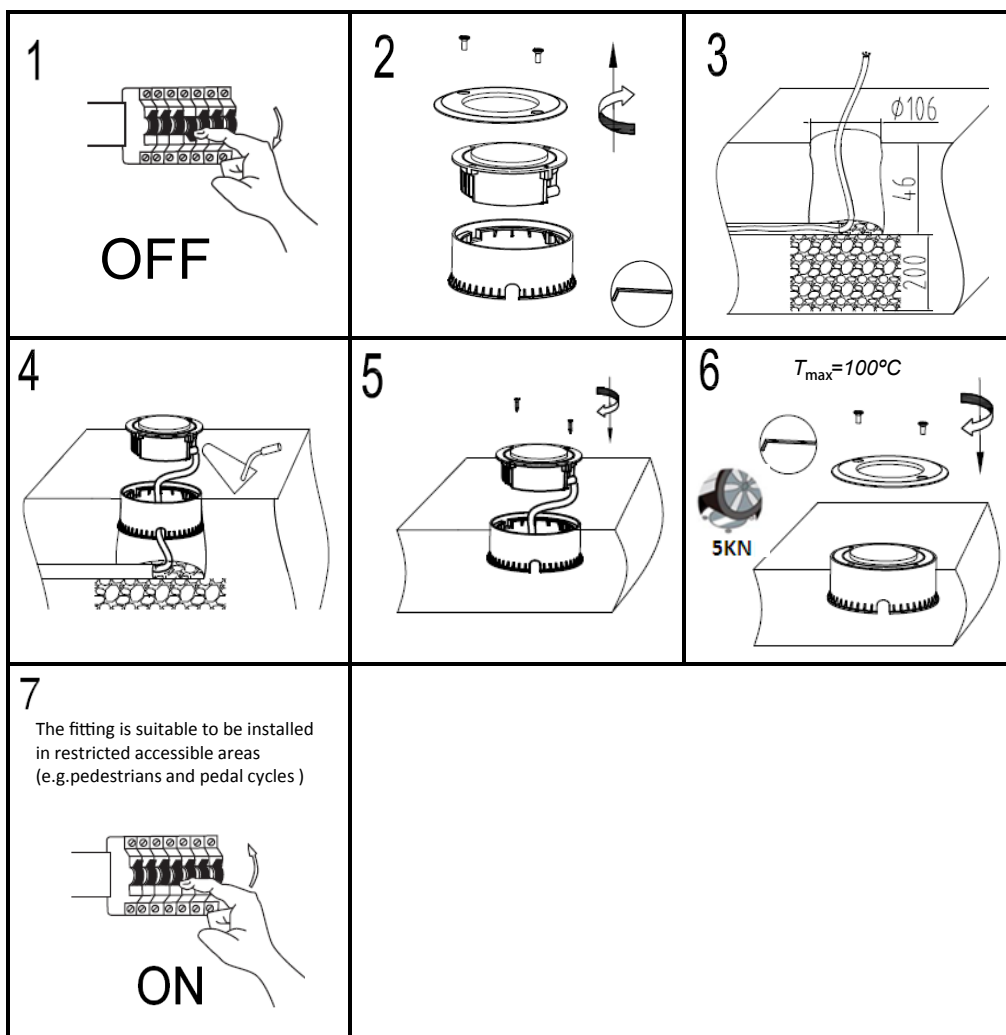

LUTEC

LUTEC Europe NV

Ruiterijschool 14
 B-2930 Brasschaat - Belgium
 +32 3 284 51 62
 info@lutec-europe.com
 www.lutec.com

www.lutec.com/services/global-network