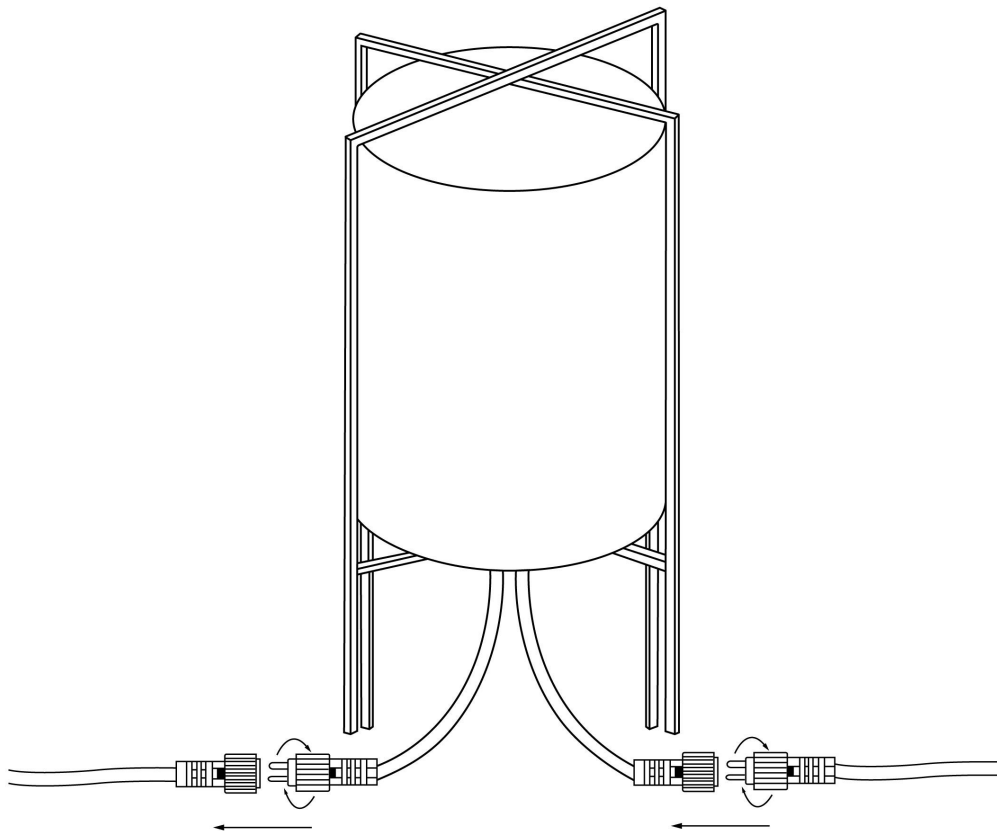

GARDEN 24 CYLINDER FRAME

107987

Technical Data

Voltage	24V
Power	6W
IP Class	IP44

Markslojd AB
Gränevägen 5 S-511 62 Skene
Sweden
www.markslojd.com