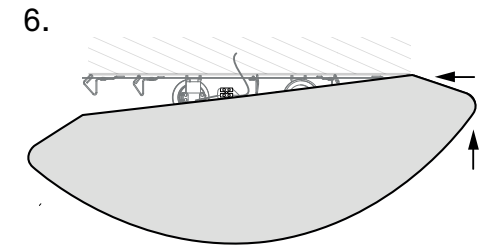

# Camellia

Instructions

Art. no. 108500 White

Tools needed for installation:

Light source E27

x2

Clean:

Thank you for purchasing this product from Markslöjd.  
This product is made entirely or substantially in Europe.  
We hope you will enjoy using this product and follow these instructions to ensure correct installation and care.