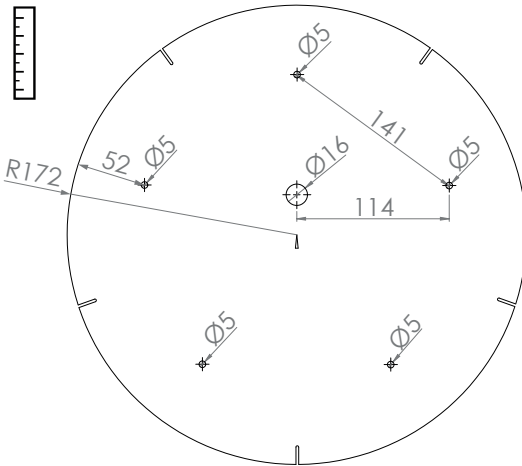

# Camellia

Instructions

Art. no. 108500 White

Tools needed for installation:

Light source E27

x2

Clean:

Thank you for purchasing this product from Markslöjd.  
This product is made entirely or substantially in Europe.  
We hope you will enjoy using this product and follow these instructions to ensure correct installation and care.