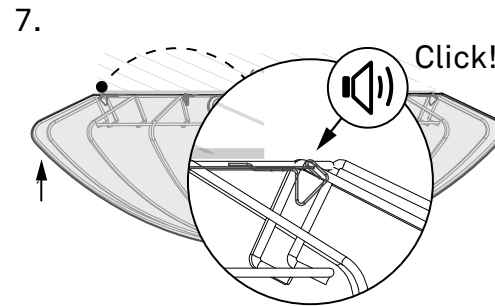

# Camellia

Instructions

Art. no. 108500 White

Tools needed for installation:

Light source E27

x2

Clean:

Thank you for purchasing this product from Markslöjd.  
This product is made entirely or substantially in Europe.  
We hope you will enjoy using this product and follow these instructions to ensure correct installation and care.