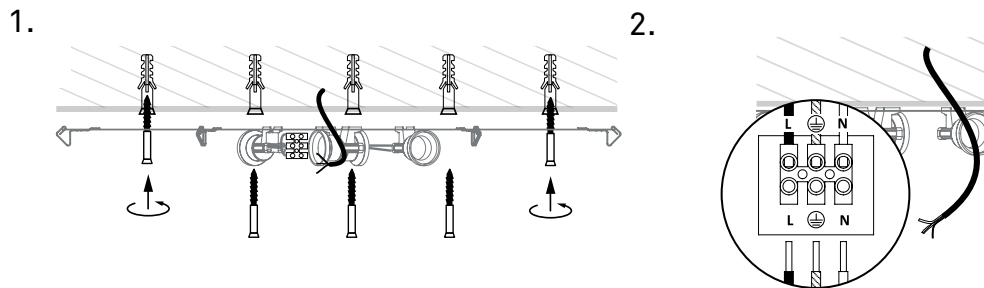

# Camellia

Instructions

Art. no. 108500 White

Tools needed for installation:

Light source E27

x2

Clean:

Thank you for purchasing this product from Markslöjd.  
This product is made entirely or substantially in Europe.  
We hope you will enjoy using this product and follow these instructions to ensure correct installation and care.