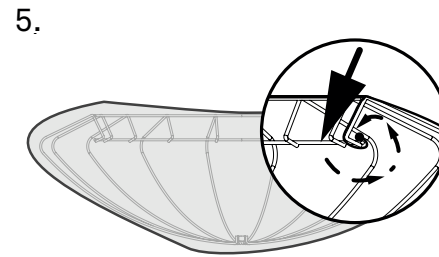

# Camellia

Instructions

Art. no. 108500 White

Tools needed for installation:

Light source E27

x2

Clean:

Thank you for purchasing this product from Markslöjd.  
This product is made entirely or substantially in Europe.  
We hope you will enjoy using this product and follow these instructions to ensure correct installation and care.