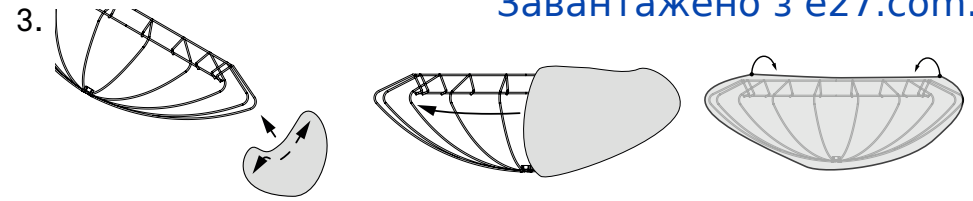

# Camellia

Instructions

Art. no. 108500 White

Tools needed for installation:

Light source E27

x2

Clean:

Thank you for purchasing this product from Markslöjd.  
This product is made entirely or substantially in Europe.  
We hope you will enjoy using this product and follow these instructions to ensure correct installation and care.