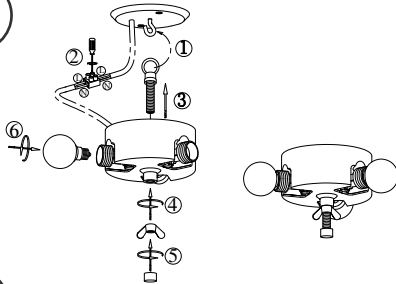

Instructions

Type nr: PF4

A

B

C

Contents

A. Flush mount in textile

Not included with purchase

Light source E14 bulb, max 40W or 6W LED.

Remember to use a LED bulb. Led bulbs use up to 85% less electricity than a traditional light bulb.

Cleaning instructions

Product may be cleaned only after it has been switched off and cooled down. Prevent moisture from getting to the lamp connections or power supplying elements.