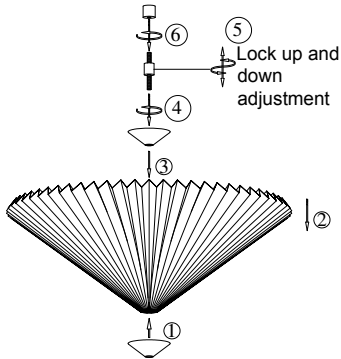

Instructions

Type nr: PF4

A

B

C

Contents

A. Flush mount in textile

Not included with purchase

Light source E14 bulb, max 40W or 6W LED.

Remember to use a LED bulb. Led bulbs use up to 85% less electricity than a traditional light bulb.

Cleaning instructions

Product may be cleaned only after it has been switched off and cooled down. Prevent moisture from getting to the lamp connections or power supplying elements.