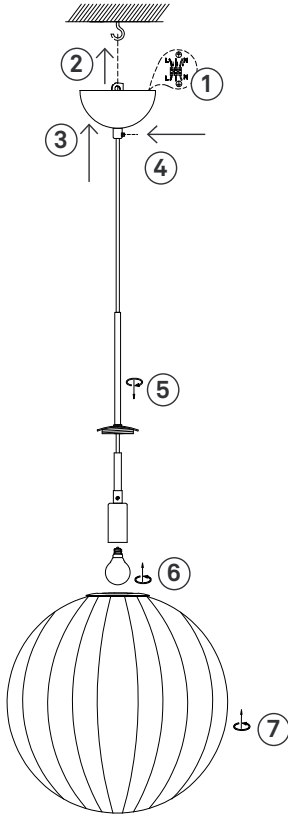

Instructions

Type nr: 20241-10

Contents

- A. Cordset
- B. Ceiling cup
- C. Shade in glass

Not included with purchase

Light source E14 bulb, max 40W or 6W LED.

Remember to use a LED bulb. Led bulbs use up to 85% less electricity than a traditional light bulb.