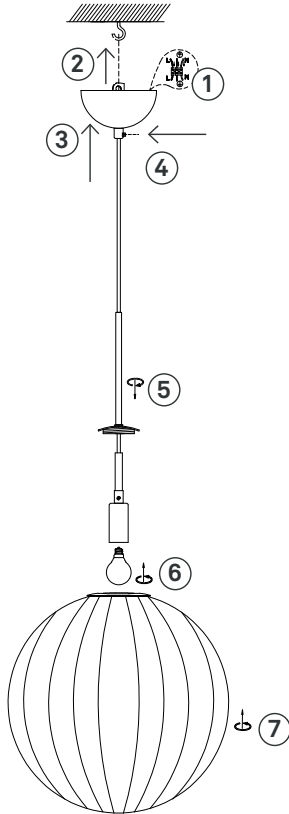

Instructions

Type nr: 20241-10

Contents

- A. Cordset
- B. Ceiling cup
- C. Shade in glass

Not included with purchase

Light source E14 bulb, max 40W or 6W LED.

Remember to use a LED bulb. Led bulbs use up to 85% less electricity than a traditional light bulb.