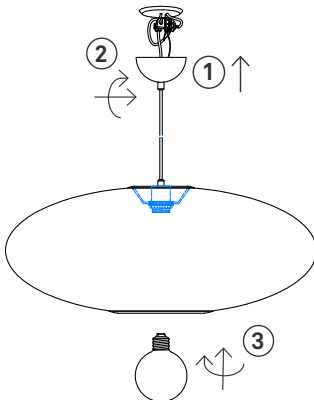

Instructions

Type nr: 20241-24

1.

2.

Contents

- A. Ceiling cup with cordset
- B. Shade

Not included with purchase

Light source E27 bulb, max 60W or 10W LED.