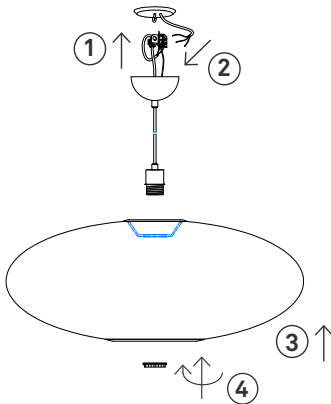

Instructions

Type nr: 20241-24

1.

2.

Contents

- A. Ceiling cup with cordset
- B. Shade

Not included with purchase

Light source E27 bulb, max 60W or 10W LED.