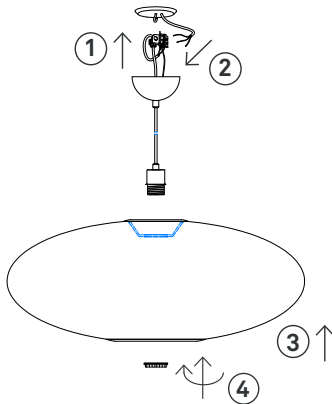

Instructions

Type nr: 20241-26

1.

2.

Contents

- A. Ceiling cup with cordset
- B. Shade

Not included with purchase

Light source E27 bulb, max 60W or 10W LED.