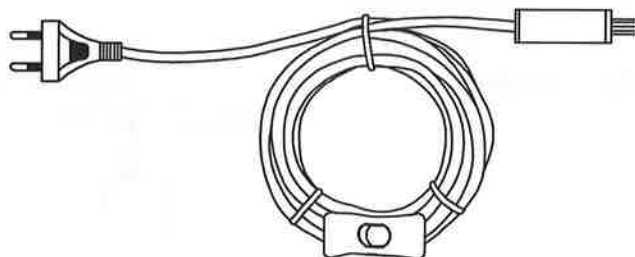

107522/107523