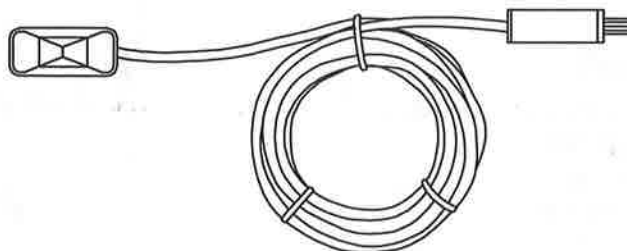

EXPAND

DESIGN BY MARKSLÖJD

107518/107519/107520/107521/107522/107523

107518/107519

107520/107521

107522/107523

Markslöjd AB
Gränevägen 5 S-511 62 Skene
Sweden
www.markslöjd.com

EXPAND

DESIGN BY MARKSLÖJD

d: with different head or length

- 107515 GU10 Cylinder WH 50L
- 107517 GU10 Round WH 50L
- 107513 E27 Cylinder WH 50L
- 107514 GU10 Cylinder SN 50L
- 107516 GU10 Round SN 50L
- 107510 E27 Cylinder SN 50L
- 107524 GU10 Cylinder WH 70L
- 107525 GU10 Round WH 70L
- 107526 E27 Cylinder WH 70L
- 107541 GU10 Cylinder SN 70L
- 107542 GU10 Round SN 70L
- 107543 E27 Cylinder SN 70L

Important dimensions of drilling holes!