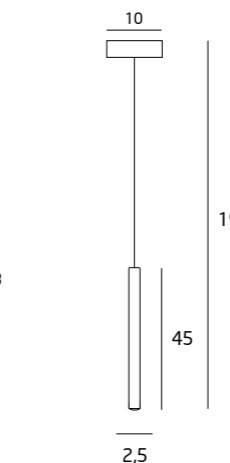

C0093 MIEDŹ / COPPER
C0115 CHROM / CHROME
C0115D CHROM / CHROME

33x1W LED 230V
 1980lm 3000K

METAL, AKRYL
 / METAL, ACRYLIC

C0116 MIEDŹ / COPPER
C0117 CHROM / CHROME

10x1W LED 230V
 600lm 3000K

METAL, AKRYL
 / METAL, ACRYLIC

10x1W LED 230V
 600lm 3000K

METAL, AKRYL
 / METAL, ACRYLIC

P0171 MIEDŹ / COPPER
P0172 CHROM / CHROME
P0202 BIAŁE / WHITE
P0203 CZARNE / BLACK
P0204 ŻŁOTO / GOLD

1x1W LED 230V
 60lm 3000K

METAL, AKRYL
 / METAL, ACRYLIC