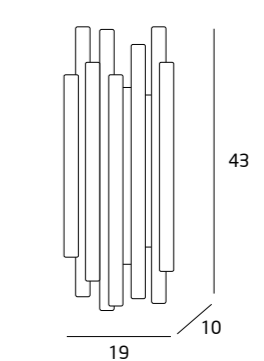

W0153 MIEDŹ / COPPER
W0153D MIEDŹ / COPPER
W0186 CHROM / CHROME
W0186D CHROM / CHROME
W0187 ŻŁOTO / GOLD
W0187D ŻŁOTO / GOLD

8x1W LED 230V
360lm 3000K

METAL, AKRYL
/ METAL, ACRYLIC