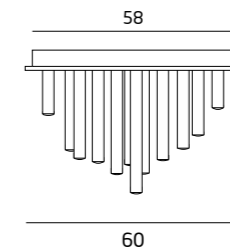

C0093 MIEDŹ / COPPER
C0115 CHROM / CHROME
C0115D CHROM / CHROME

33x1W LED 230V
 1980lm 3000K

METAL, AKRYL
 / METAL, ACRYLIC

C0116 MIEDŹ / COPPER
C0117 CHROM / CHROME

10x1W LED 230V
 600lm 3000K

METAL, AKRYL
 / METAL, ACRYLIC