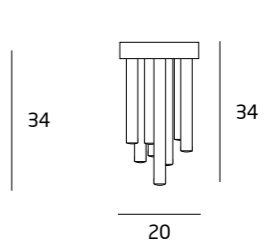

C0093 MIEDŹ / COPPER
C0115 CHROM / CHROME
C0115D CHROM / CHROME

33x1W LED 230V
 1980lm 3000K

METAL, AKRYL
 / METAL, ACRYLIC

C0116 MIEDŹ / COPPER
C0117 CHROM / CHROME

10x1W LED 230V
 600lm 3000K

METAL, AKRYL
 / METAL, ACRYLIC