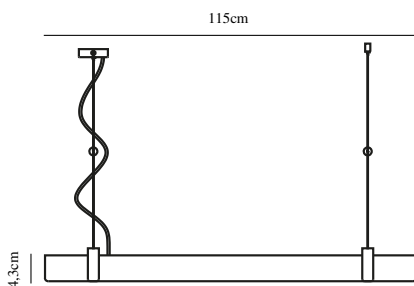

LILT | PENDANT | DARK GREY STEEL

2010603051

nordlux®

Voltage (V): 220-240 Volt
IP degree: IP20
Class (Class 1, Class 2, Class 3):
Class 2 (Double isolated)
Bulb base: LED Module
Dimmerable: True
Switch placement: On the base
Parallel connection: False

Primary material: Metal
Secondary material: Plastic
Color of the cable: Black
Length of the cable (cm): 200
Surface material of the cable:
Textile
Is the cable replaceable: False
Color: Dark grey steel

Height (cm): 10.2
Width (cm): 115
Shade Diameter (cm): 3.7
Length (cm): 4.3
Projection (cm): 4.3

EAN: 5704924011580
TUN: 2276962
Item Number: 2010603051
Pcs Per Master Carton: 3

Sales Box Height (cm): 6
Sales Box Width (cm): 127
Sales Box Depth (cm): 12
Sales Box Volume m³ : 0.0091
Product net weight (kg): 2.1

Brightness of light (Lumen): 2200
Color Temperature (K): 2700
Ra-value : 80
Lifetime (h): 30000
Beam Angle (°) : 116
Energy Class: E
Actual Watt (W): 28

- Minimalist and streamlined design • 3-step Moodmaker™ dimming operated from wall switch • Rough surface and decorative fittings
- Perfect above the dining or kitchen table • Industrial look in gun metal

ENERGY

Nordlux
2010603051

A

B

C

D

E

F

G

E

28
kWh/1000h

2019/2015

Functionality and design comes beautifully together in the Lilt series. Lilt has a uniformly illuminated surface throughout the lamp, and is equipped with built-in three-step Moodmaker™ functionality that gives you the opportunity to easily change the light according to your needs from your regular wall switch.

The simplicity of the pendant is emphasized by two beautiful black fittings that contrast the stringent rectangular gun metal surface. Perfect above the long dining or kitchen table.