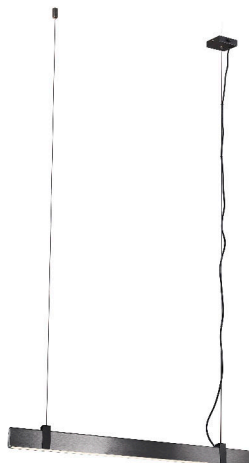

LILT | PENDANT | DARK GREY STEEL

2010603051

nordlux®

Voltage (V): 220-240 Volt
 IP degree: IP20
 Class (Class 1, Class 2, Class 3):
 Class 2 (Double isolated)
 Bulb base: LED Module
 Dimmerable: True
 Switch placement: On the base
 Parallel connection: False

Primary material: Metal
 Secondary material: Plastic
 Color of the cable: Black
 Length of the cable (cm): 200
 Surface material of the cable:
 Textile
 Is the cable replaceable: False
 Color: Dark grey steel

G

E

28
kWh/1000h

2019/2015

Functionality and design comes beautifully together in the Lilt series. Lilt has a uniformly illuminated surface throughout the lamp, and is equipped with built-in three-step Moodmaker™ functionality that gives you the opportunity to easily change the light according to your needs from your regular wall switch.

The simplicity of the pendant is emphasized by two beautiful black fittings that contrast the stringent rectangular gun metal surface. Perfect above the long dining or kitchen table.