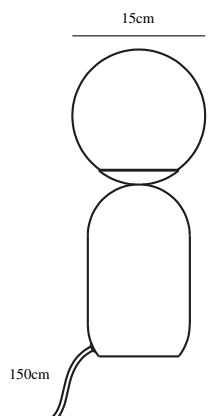

# NOTTI | TABLE LAMP | GREEN

2011035023

**nordlux®**

Voltage (V): 220-240 Volt  
 IP degree: IP20  
 Maximum bulb wattage (W): 25W  
 Class (Class 1, Class 2, Class 3):  
 Class 2 (Double isolated)  
 Bulb base: E14  
 Switch placement: On the cable  
 Parallel connection: False

Primary material: Metal  
 Secondary material: Glass  
 Color of the cable: White  
 Length of the cable (cm): 150  
 Surface material of the cable:  
 Textile  
 Is the cable replaceable: False  
 Color: Green

Height (cm): 34.5  
 Width (cm): 15  
 Shade Diameter (cm): 15  
 Outdoor base dimension (cm): 12  
 Length (cm): 15

EAN: 5704924011597  
 TUN: 2276942  
 Item Number: 2011035023  
 Pcs Per Master Carton: 3

Sales Box Height (cm): 37.5  
 Sales Box Width(cm): 16  
 Sales Box Depth (cm): 16  
 Sales Box Volume m<sup>3</sup> : 0.0096  
 Product net weight (kg): 1

- Organic shape and Nordic design expression • Opal white, mouth blown glass and matte metal
- Cosy and diffused light