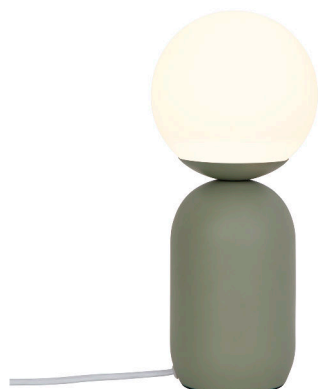

# NOTTI | TABLE LAMP | GREEN

2011035023

**nordlux®**

Voltage (V): 220-240 Volt  
 IP degree: IP20  
 Maximum bulb wattage (W): 25W  
 Class (Class 1, Class 2, Class 3):  
 Class 2 (Double isolated)  
 Bulb base: E14  
 Switch placement: On the cable  
 Parallel connection: False

Primary material: Metal  
 Secondary material: Glass  
 Color of the cable: White  
 Length of the cable (cm): 150  
 Surface material of the cable:  
 Textile  
 Is the cable replaceable: False  
 Color: Green

Sales Box Height (cm): 37.5  
 Sales Box Width(cm): 16  
 Sales Box Depth (cm): 16  
 Sales Box Volume m<sup>3</sup> : 0.0096  
 Product net weight (kg): 1

- Organic shape and Nordic design expression • Opal white, mouth blown glass and matte metal
- Cosy and diffused light

Notti has an organic and harmonic shape in a light, Nordic design expression. Here simplicity and softness is key - the rounded, matte base is a nice contrast to the white opal glass dome that contributes to visual volume and a soft glare-free light.