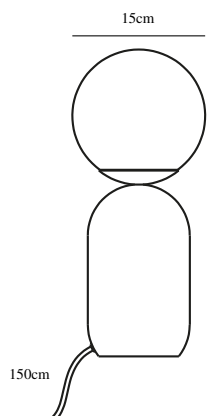

NOTTI | TABLE LAMP | TERRACOTTA

2011035059

nordlux®

Voltage (V): 220-240 Volt
 IP degree: IP20
 Maximum bulb wattage (W): 25W
 Class (Class 1, Class 2, Class 3):
 Class 2 (Double isolated)
 Bulb base: E14
 Switch placement: On the cable
 Parallel connection: False

Primary material: Metal
 Secondary material: Glass
 Color of the cable: White
 Length of the cable (cm): 150
 Surface material of the cable:
 Textile
 Is the cable replaceable: False
 Color: Terracotta

Height (cm): 34.5
 Width (cm): 15
 Shade Diameter (cm): 15
 Outdoor base dimension (cm): 12
 Length (cm): 15

EAN: 5704924011603
 TUN: 2276959
 Item Number: 2011035059
 Pcs Per Master Carton: 3

Sales Box Height (cm): 37.5
 Sales Box Width(cm): 16
 Sales Box Depth (cm): 16
 Sales Box Volume m³ : 0.0096
 Product net weight (kg): 1

- Organic shape and Nordic design expression • Opal white, mouth blown glass and matte metal
- Cozy and diffused light

Notti has an organic and harmonic shape in a light, Nordic design expression. Here simplicity and softness is key - the rounded, matte base is a nice contrast to the white opal glass dome that contributes to visual volume and a soft glare-free light.