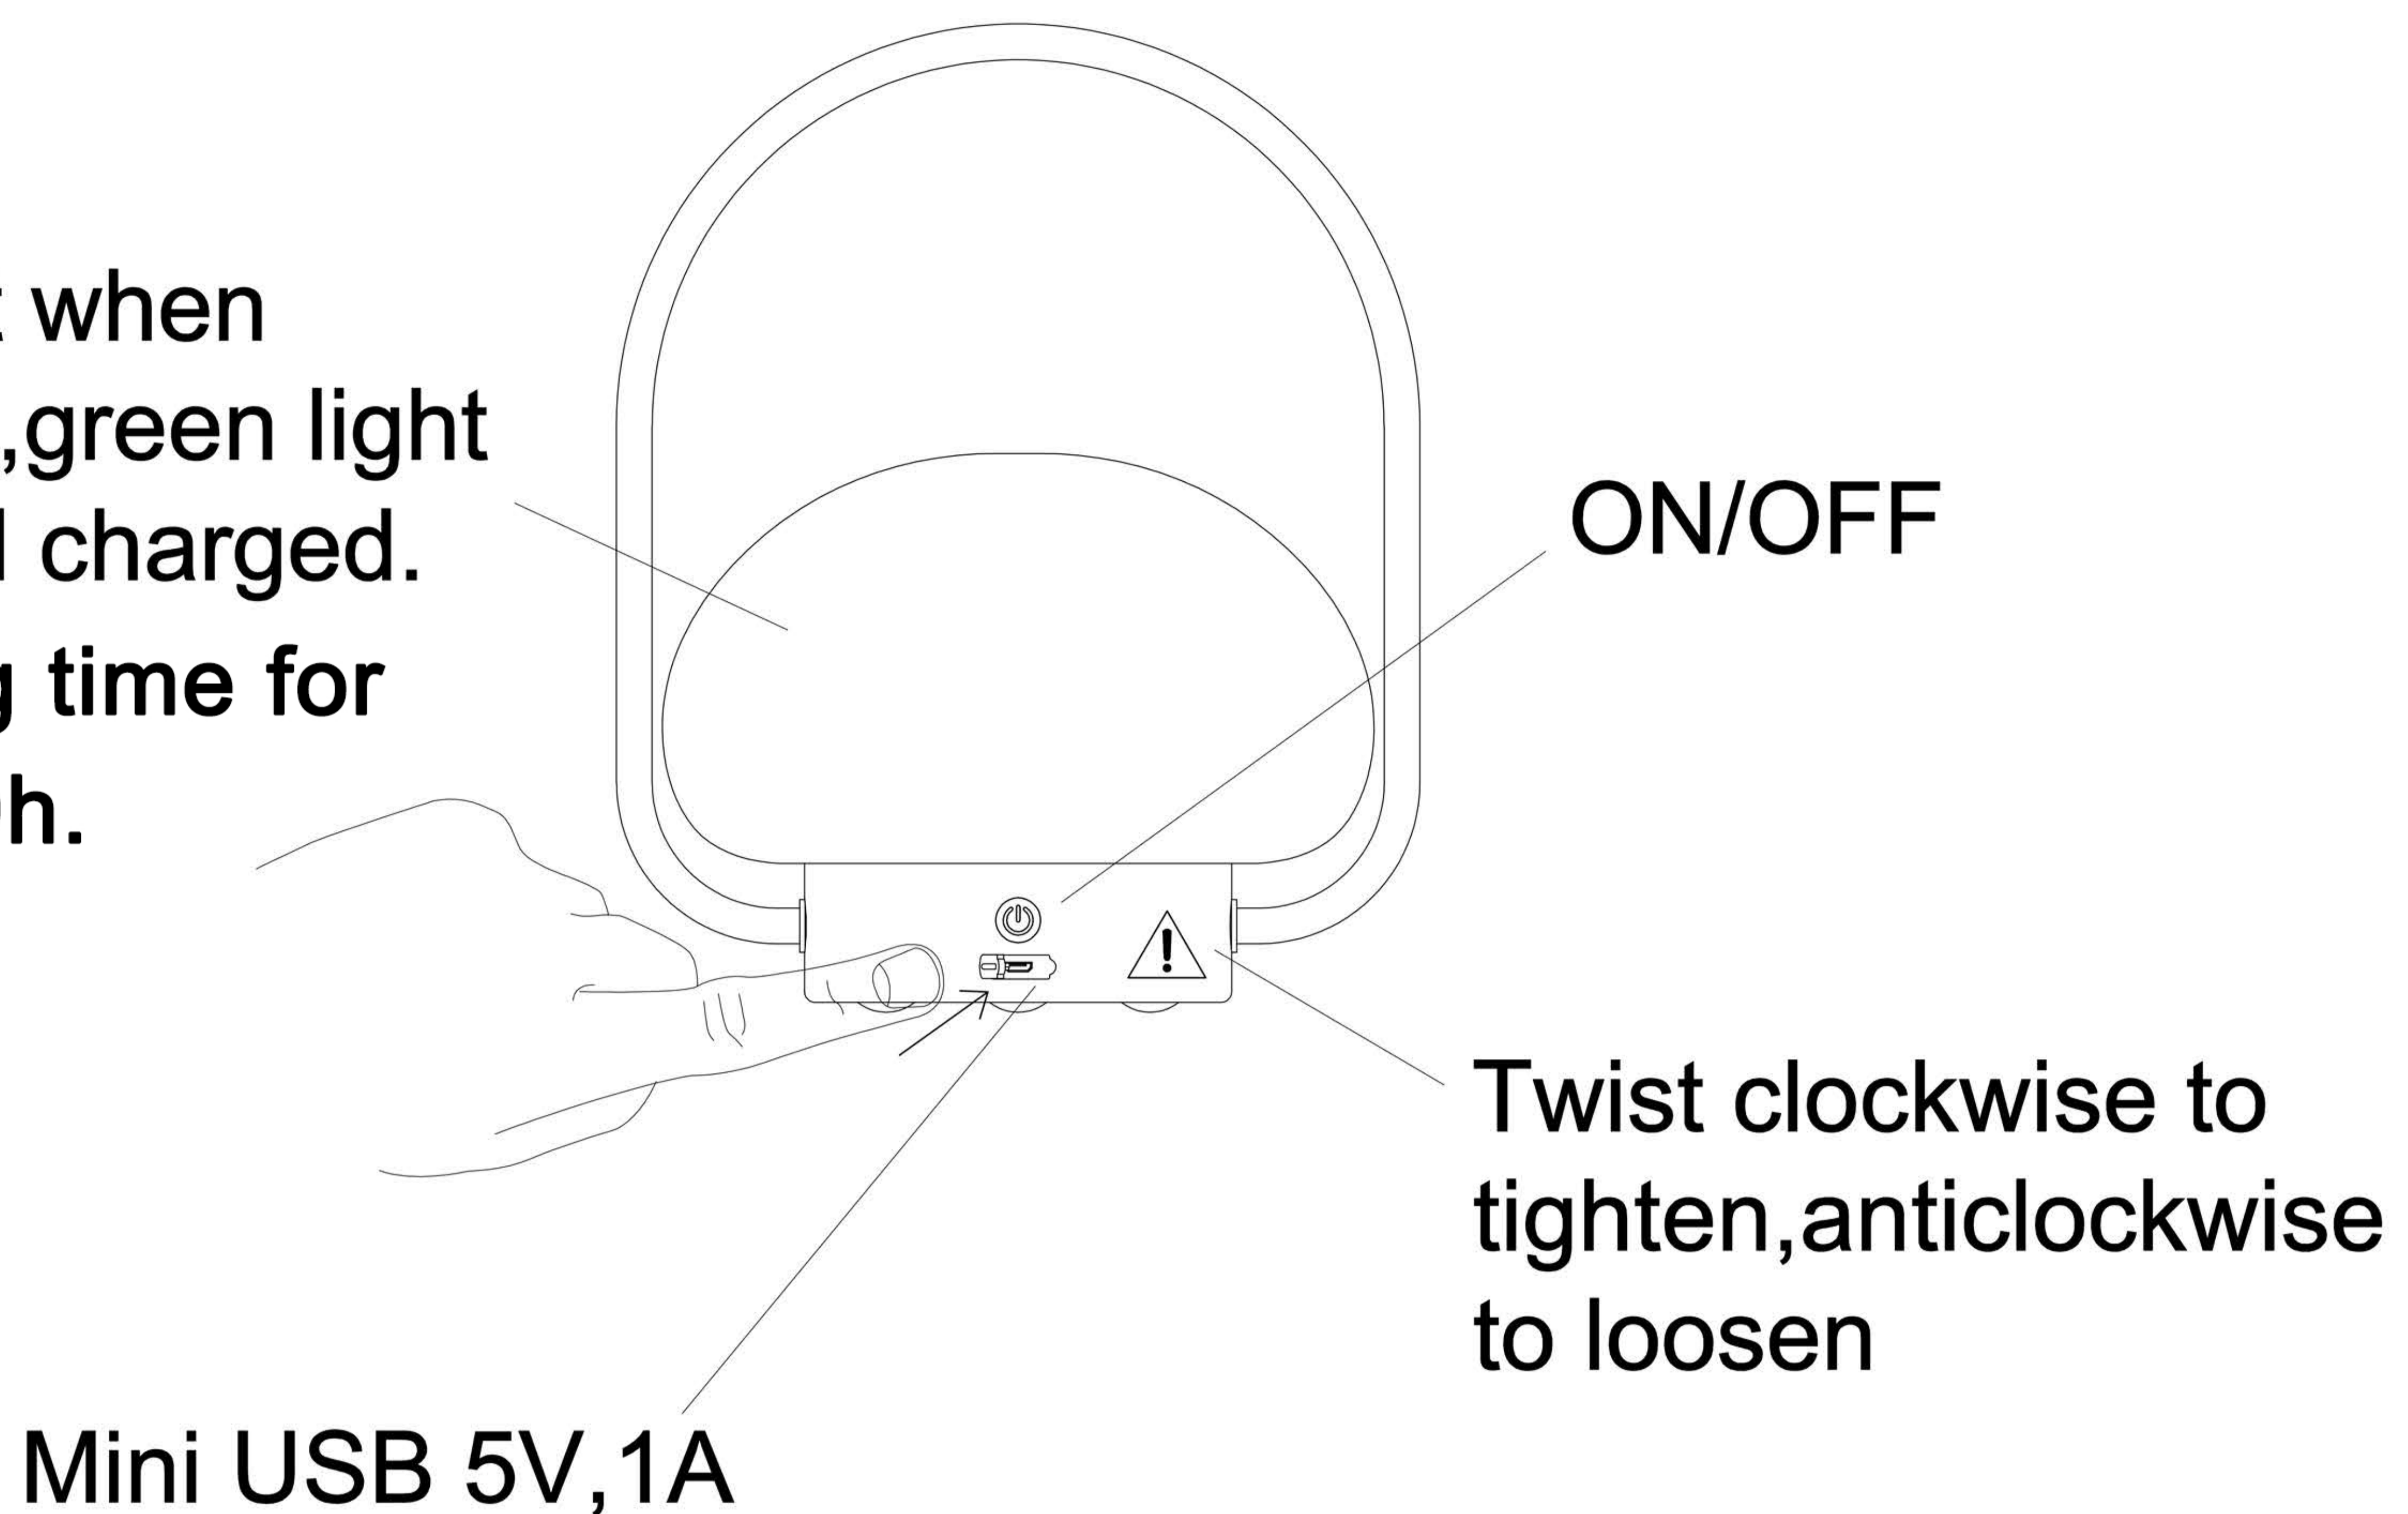

Red light when charging, green light when full charged.
Charging time for 100%: 10h.

3-STEP MOODMAKER™

Warning

* This luminaire has been designed to be used in operating temperatures between -20° and $+45^{\circ}\text{C}$. If luminaire is used in other ambient temperatures, the life of the battery may be reduced and not work properly. Don't leave this product under direct sunlight.

* When replacing the battery, replace the battery with the same specifications as indicated on the supplied battery.