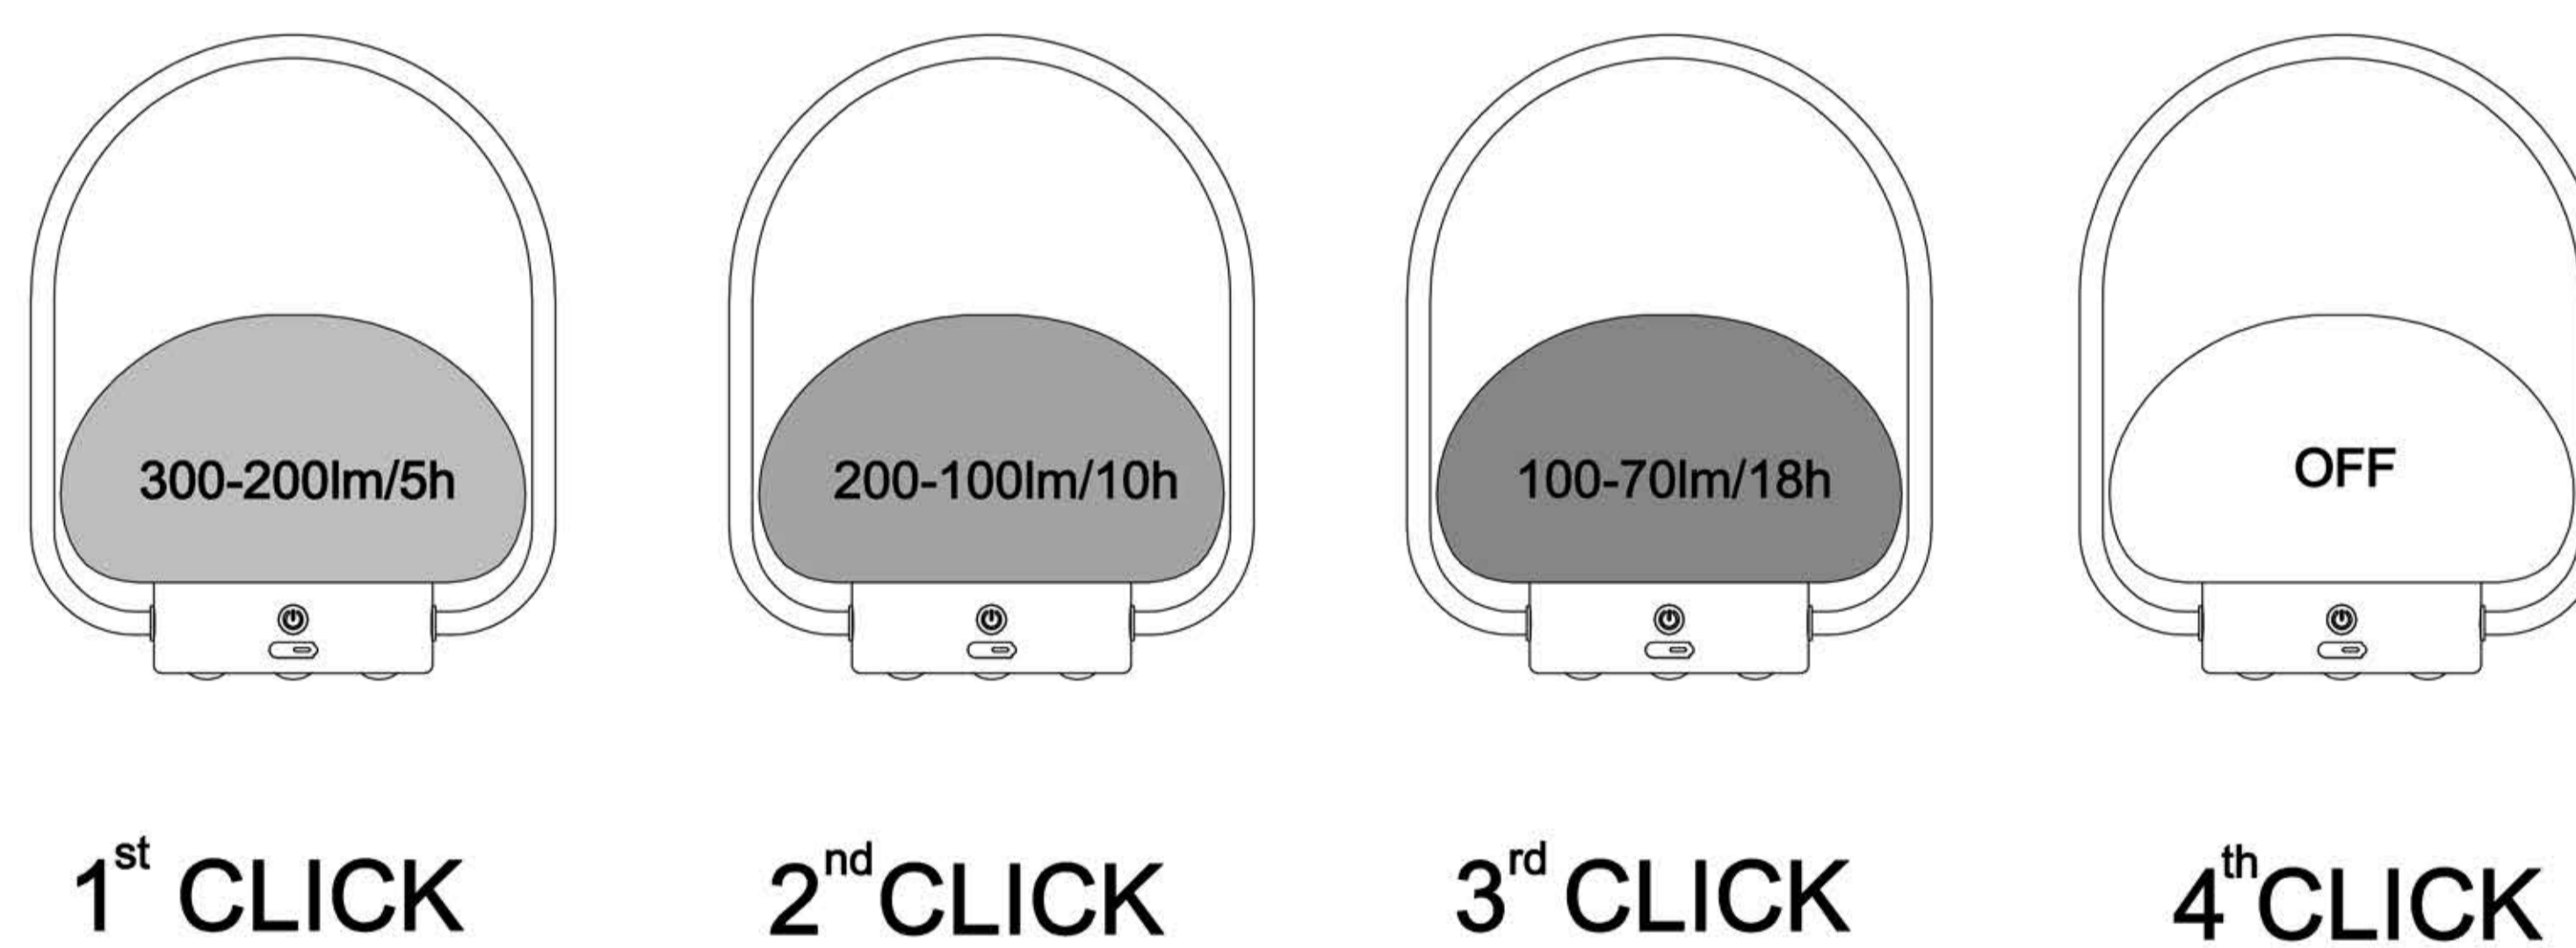

Red light when charging, green light when full charged.
Charging time for 100%: 10h.

3-STEP MOODMAKER™

Warning

* This luminaire has been designed to be used in operating temperatures between -20° and $+45^{\circ}\text{C}$. If luminaire is used in other ambient temperatures, the life of the battery may be reduced and not work properly. Don't leave this product under direct sunlight.

* When replacing the battery, replace the battery with the same specifications as indicated on the supplied battery.