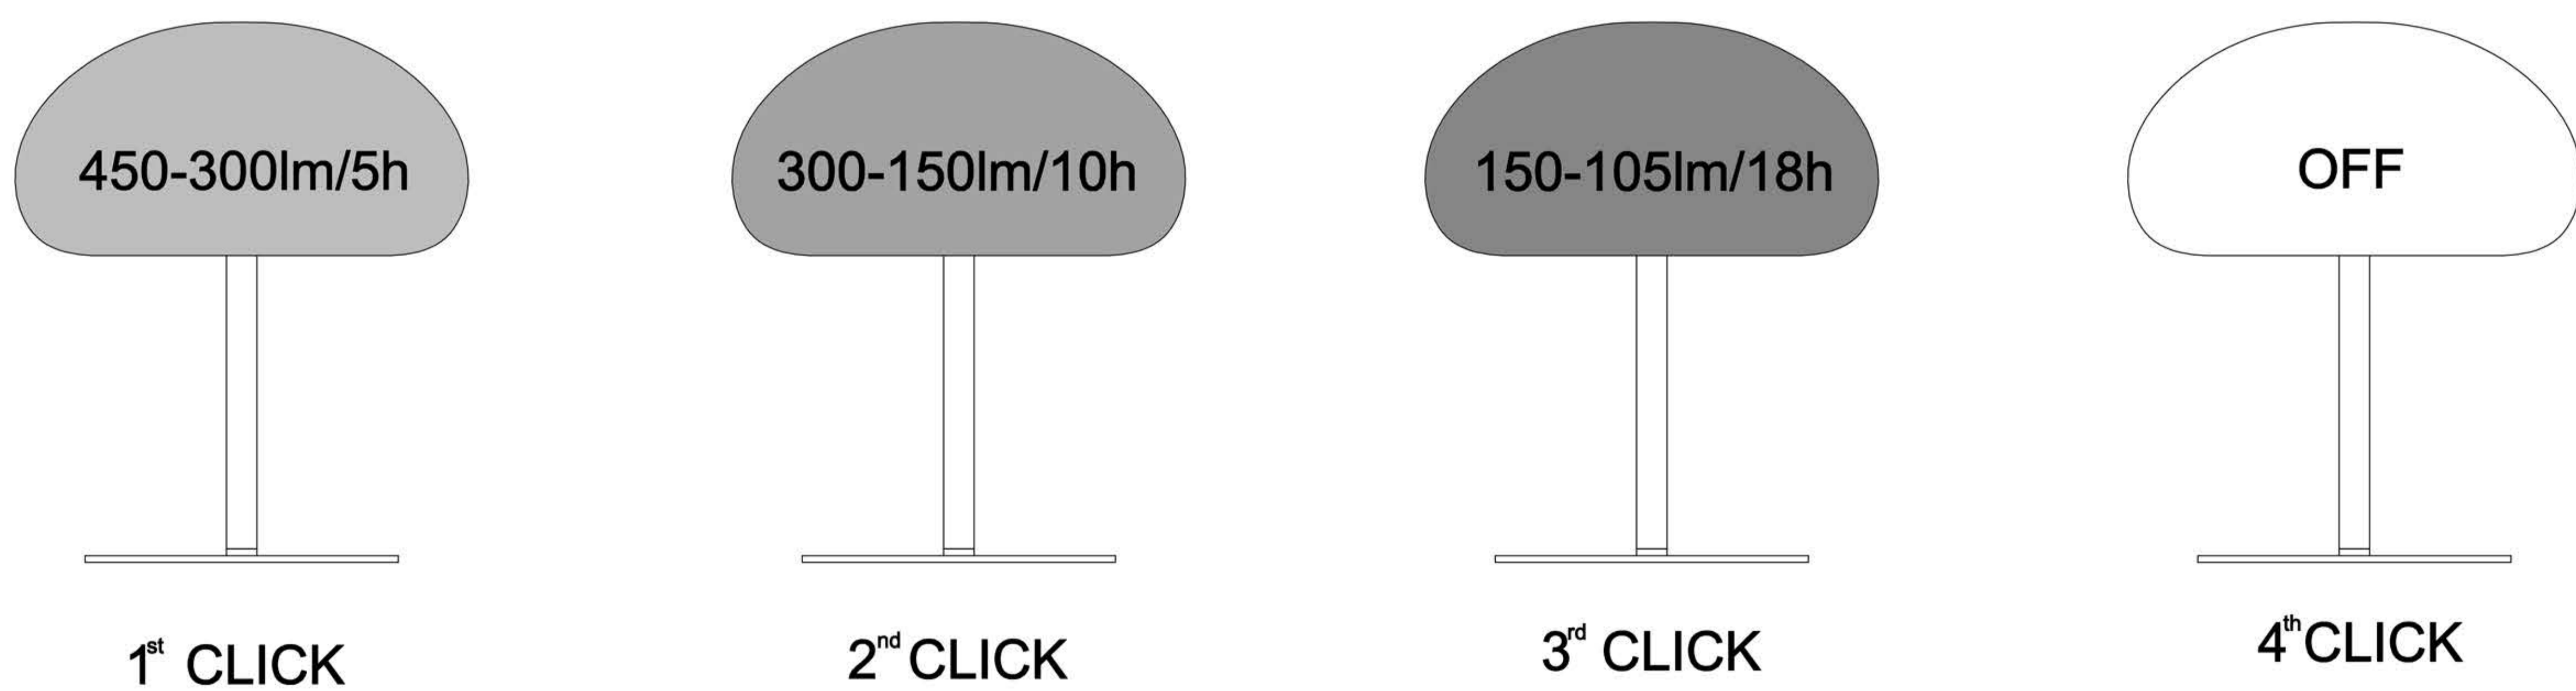

3-STEP MOODMAKER™

Warning

* This luminaire has been designed to be used in operating temperatures between -20° and +45°C. If luminaire is used in other ambient temperatures, the life of the battery may be reduced and not work properly. Don't leave this product under direct sunlight.

* When replacing the battery, replace the battery with the same specifications as indicated on the supplied battery.