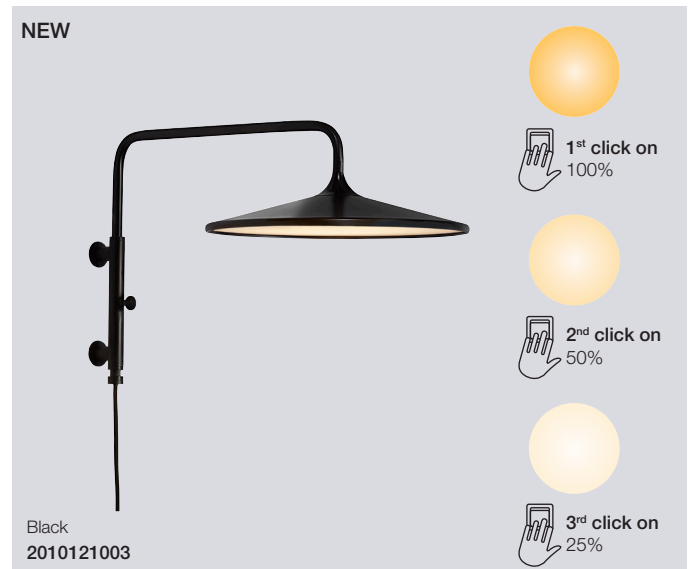

### Balance Pendant

<b>Masterbox</b>	Qty 3
<b>Size</b>	Shade Ø: 42 cm, Shade H: 15,8 cm
<b>Material</b>	Metal/Acrylic
<b>IP Class</b>	IP20, Class 2
<b>Cable</b>	Textile cable: Black 200 cm non replaceable
<b>Canopy</b>	Color: Black, Material: Plastic Ø: 12,3 cm, H: 8,6 cm
<b>Light source</b>	Fixed LED, Incl. 17,5W LED, Incl. 3-Step MOODMAKER™ 100-50-25%, Lumen 1.700, Kelvin 2700, Life hours 30.000, RA 80, Beam angle 120°, Not dimmable
<b>Features</b>	Minimalistic design, 1700 Lumen with 3 step dimming from wall switch, 5 year LED guarantee

### Balance Wall

<b>Masterbox</b>	Qty 2
<b>Size</b>	H: 31 cm, W: 30 cm, D: 50 cm, Shade Ø: 30 cm, Pipe Ø: 1,3 cm, Tilt angle: 136°
<b>Material</b>	Metal/Acrylic
<b>IP Class</b>	IP20, Class 2
<b>Cable</b>	Textile cable: Black 150 cm non replaceable, Switch on cable
<b>Light source</b>	Fixed LED, Incl. 17,5W LED, Incl. 3-Step MOODMAKER™ 100-50-25%, Lumen 1.200, Kelvin 2700, Life hours 30.000, RA 80, Beam angle 120°, Not dimmable
<b>Features</b>	Minimalistic design, 1200 Lumen with 3 step dimming from cable switch, Adjustable up/down and to both sides, 5 year LED guarantee

### Balance Table

<b>Masterbox</b>	Qty 2
<b>Size</b>	H: 49,5 cm, W: 30 cm, Shade Ø: 30 cm, Pipe Ø: 1,35 cm, Base Ø: 18,5 cm
<b>Material</b>	Metal/Acrylic
<b>IP Class</b>	IP20, Class 2
<b>Cable</b>	Textile cable: Black 150 cm non replaceable Switch on fixture
<b>Light source</b>	Fixed LED, Incl. 17,5W LED, Incl. 3-Step MOODMAKER™ 100-50-25%, Lumen 1.200, Kelvin 2700, Life hours 30.000, RA 80, Beam angle 120°, Not dimmable
<b>Features</b>	Minimalistic design, 1200 Lumen with 3 step dimming from socket switch, Interchangeable decorative top in black & brass, 5 year LED guarantee