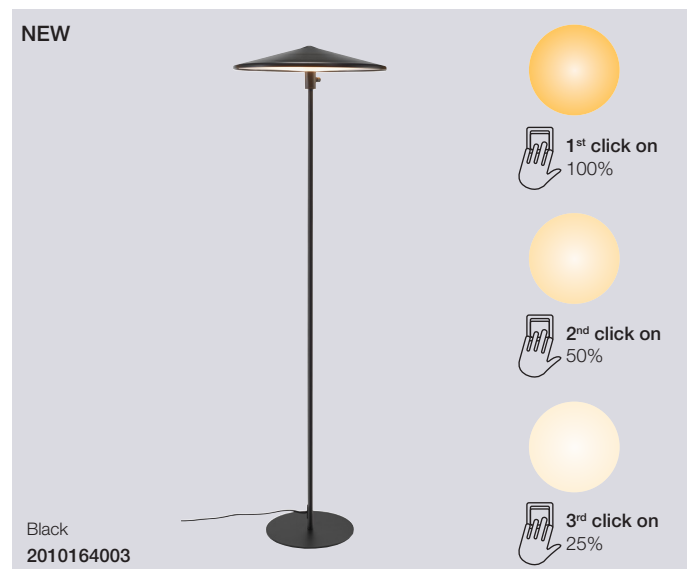

### Balance Pendant

<b>Masterbox</b>	Qty 3
<b>Size</b>	Shade Ø: 42 cm, Shade H: 15,8 cm
<b>Material</b>	Metal/Acrylic
<b>IP Class</b>	IP20, Class 2
<b>Cable</b>	Textile cable: Black 200 cm non replaceable
<b>Canopy</b>	Color: Black, Material: Plastic Ø: 12,3 cm, H: 8,6 cm
<b>Light source</b>	Fixed LED, Incl. 17,5W LED, Incl. 3-Step MOODMAKER™ 100-50-25%, Lumen 1.700, Kelvin 2700, Life hours 30.000, RA 80, Beam angle 120°, Not dimmable
<b>Features</b>	Minimalistic design, 1700 Lumen with 3 step dimming from wall switch, 5 year LED guarantee

### Balance Wall

<b>Masterbox</b>	Qty 2
<b>Size</b>	H: 31 cm, W: 30 cm, D: 50 cm, Shade Ø: 30 cm, Pipe Ø: 1,3 cm, Tilt angle: 136°
<b>Material</b>	Metal/Acrylic
<b>IP Class</b>	IP20, Class 2
<b>Cable</b>	Textile cable: Black 150 cm non replaceable, Switch on cable
<b>Light source</b>	Fixed LED, Incl. 17,5W LED, Incl. 3-Step MOODMAKER™ 100-50-25%, Lumen 1.200, Kelvin 2700, Life hours 30.000, RA 80, Beam angle 120°, Not dimmable
<b>Features</b>	Minimalistic design, 1200 Lumen with 3 step dimming from cable switch, Adjustable up/down and to both sides, 5 year LED guarantee

### Balance Table

<b>Masterbox</b>	Qty 2
<b>Size</b>	H: 49,5 cm, W: 30 cm, Shade Ø: 30 cm, Pipe Ø: 1,35 cm, Base Ø: 18,5 cm
<b>Material</b>	Metal/Acrylic
<b>IP Class</b>	IP20, Class 2
<b>Cable</b>	Textile cable: Black 150 cm non replaceable Switch on fixture
<b>Light source</b>	Fixed LED, Incl. 17,5W LED, Incl. 3-Step MOODMAKER™ 100-50-25%, Lumen 1.200, Kelvin 2700, Life hours 30.000, RA 80, Beam angle 120°, Not dimmable
<b>Features</b>	Minimalistic design, 1200 Lumen with 3 step dimming from socket switch, Interchangeable decorative top in black & brass, 5 year LED guarantee