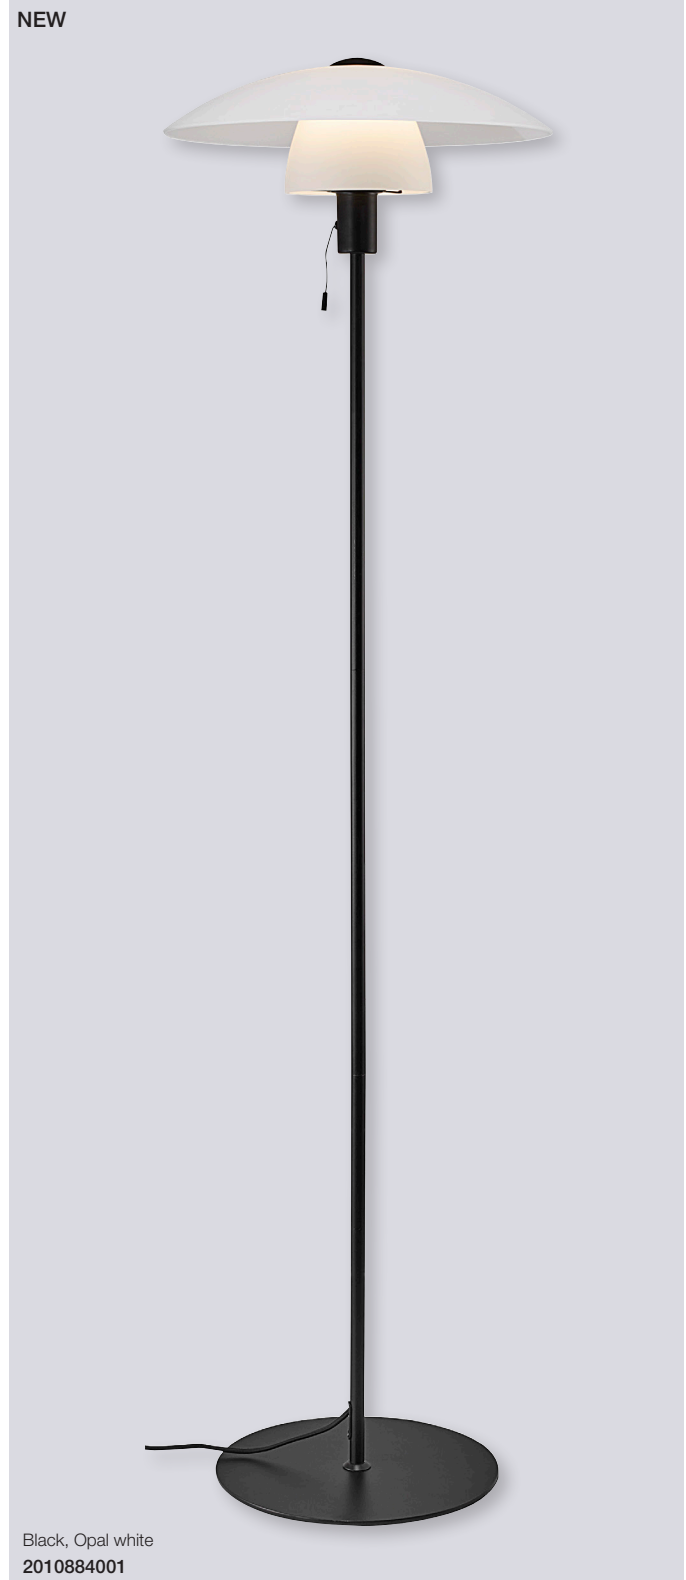

Verona Pendant

Masterbox	Qty 3
Size	H: 18,8 cm, W: 40 cm, L: 40 cm, Shade Ø: 40 cm
Material	Glass/Metal
IP Class	IP20, Class 2
Cable	Textile cable: Black 200 cm non replaceable
Canopy	Color: Black, Material: Plastic Ø: 12,2 cm, H: 8,6 cm
Light source	E27, Max. 40W, Excl. light source,
Features	Glass, Mouthblown opal glass that emits a soft light, Decorative black top

Verona Table

Masterbox	Qty 3
Size	H: 40 cm, W: 27,5 cm, L: 27,5 cm, Shade Ø: 27,5 cm, Pipe Ø: 1,15 cm, Base Ø: 15 cm
Material	Glass/Metal
IP Class	IP20, Class 2
Cable	Textile cable: Black 150 cm non replaceable Switch on fixture
Light source	E27, Max. 15W, Excl. light source,
Features	Glass, Mouthblown opal glass that emits a soft light, Decorative black top

Verona Floor

Masterbox	Qty 2
Size	H: 150 cm, W: 40 cm, L: 40 cm, Shade Ø: 40 cm, Pipe Ø: 1,55 cm, Base Ø: 30 cm
Material	Glass/Metal
IP Class	IP20, Class 2
Cable	Textile cable: Black 150 cm non replaceable Switch on fixture
Light source	E27, Max. 25W, Excl. light source,
Features	Glass, Mouthblown opal glass that emits a soft light, Decorative black top