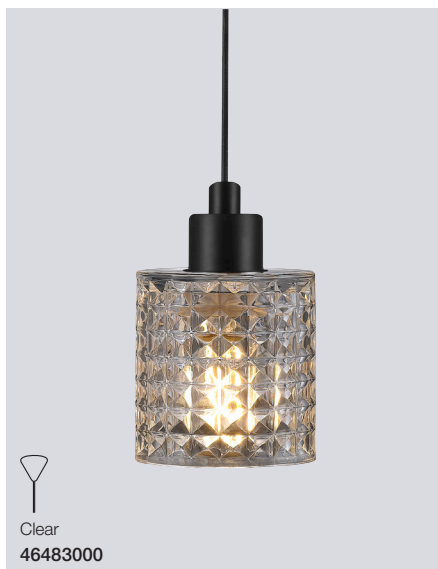

Amber
45263027Smoked
45263047

Jelly Pendant

Masterbox	Qty 2
Size	H: 22,8 cm, W: 39 cm, L: 39 cm, Shade Ø: 39 cm
Material	Glass/Metal
IP Class	IP20, Class 2
Cable	Textile cable: White 200 cm non replaceable
Canopy	Color: Brass, Material: Metal Ø: 12,5 cm, H: 2,5 cm
Light source	E27, Max. 40W, Excl. light source,
Features	Mouthblown glass, Adjustable balance construction with wire, Opal inner shade, that creates a nice soft light

Alrun Pendant

Masterbox	Qty 2
Size	H: 20 cm, Shade Ø: 26 cm
Material	Glass
IP Class	IP20, Class 2
Cable	Textile cable: Black 300 cm non replaceable
Canopy	Color: Black, Material: Plastic Ø: 12,7 cm, H: 2,5 cm
Light source	E27, Max. 60W, Excl. light source,
Features	Mouthblown glass

Amber
46483027Smoked
46483047Amber
46645027Smoked
46645047

Hollywood Pendant

Masterbox	Qty 3
Size	Shade Ø: 10,8 cm, Shade H: 17,7 cm
Material	Glass/Metal
IP Class	IP20, Class 2
Cable	Textile cable: Black 300 cm non replaceable
Canopy	Color: Black, Material: Plastic Ø: 11 cm, H: 7 cm
Light source	E27, Max. 60W, Excl. light source,
Features	Glass