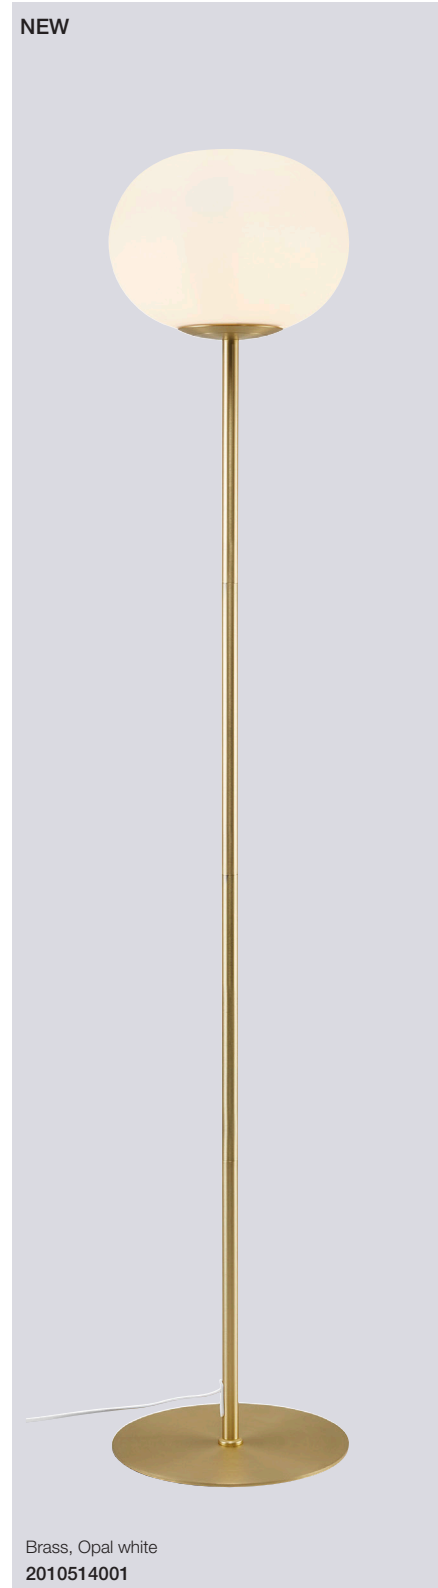

Alton Ceiling

Masterbox	Qty 3
Size	H: 24 cm, W: 27,5 cm, L: 27,5 cm, Shade Ø: 27,5 cm, Shade H: 21,5 cm
Canopy	Color: Brass/Black, Material: Metal Ø: 12,6 cm, H: 2,5 cm
Material	Glass/Metal
IP Class	IP20, Class 2
Light source	E27, Max. 25W, Excl. light source,
Features	Mouthblown glass, Modern and glamour style, Opal white mouthblown glass and exclusive brass

Alton Table

Masterbox	Qty 3
Size	H: 29 cm, Shade Ø: 20 cm
Material	Glass/Metal
IP Class	IP20, Class 2
Cable	Textile cable: Black 150 cm non replaceable Switch on cable
Light source	E14, Max. 15W, Excl. light source,
Features	Mouthblown glass, Modern and glamour style, Opal white mouthblown glass and exclusive brass

Alton Floor

Masterbox	Qty 2
Size	H: 150 cm, W: 28 cm, L: 28 cm, Shade Ø: 27,5 cm, Pipe Ø: 1,9 cm, Base Ø: 28 cm
Material	Metal/Glass
IP Class	IP20, Class 2
Cable	Cable: White/Black 150 cm non replaceable Switch on cable
Light source	E27, Max. 25W, Excl. light source,
Features	Mouthblown glass, Modern and glamour style, Opal white mouthblown glass and exclusive brass