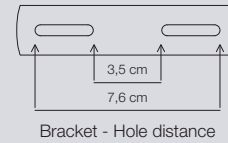

Black, Opal white
46635003

Brass, Opal white
46635025

Black, Opal white
47091003

Brass, Opal white
47091025

Grant Table

Masterbox	Qty 3
Size	H: 41 cm, Shade Ø: 14,5 cm, Base Ø: 20 cm
Material	Metal/Glass
IP Class	IP20, Class 2
Cable	Cable: Black/White 180 cm non replaceable Switch on cable
Light source	E14, Max. 40W, Excl. light source,
Features	Modern and glamour style, Mixed materials, metal and mouthblown glass

Grant Wall

Masterbox	Qty 3
Size	H: 16,4 cm, D: 20,7 cm, Shade Ø: 14,5 cm, Base mount: Ø10 cm
Material	Metal/Glass
IP Class	IP20, Class 2
Cable	Cable: Black/White 200 cm replaceable Switch on cable
Light source	E14, Max. 40W, Excl. light source,
Features	Modern and glamour style, Mixed materials, metal and mouthblown glass

NEW

Brass
2010583035

Black
2010583003

Grant Pendant

Masterbox	Qty 3
Size	H: 29,23 cm, W: 14,5 cm, L: 69,3 cm
Canopy	Color: Black/Brass, Material: Metal Ø: 10 cm, H: 2,5 cm
Material	Metal/Glass
IP Class	IP20, Class 2
Light source	E14, Max. 25W, Excl. light source,
Features	Modern and glamour style, Mixed materials, metal and mouthblown glass Three glass domes that emits a soft light