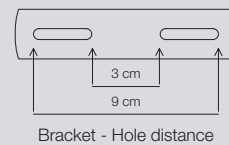

Black, Opal white
46635003

Brass, Opal white
46635025

Black, Opal white
47091003

Brass, Opal white
47091025

Grant Table

Masterbox	Qty 3
Size	H: 41 cm, Shade Ø: 14,5 cm, Base Ø: 20 cm
Material	Metal/Glass
IP Class	IP20, Class 2
Cable	Cable: Black/White 180 cm non replaceable Switch on cable
Light source	E14, Max. 40W, Excl. light source,
Features	Modern and glamour style, Mixed materials, metal and mouthblown glass

Grant Wall

Masterbox	Qty 3
Size	H: 16,4 cm, D: 20,7 cm, Shade Ø: 14,5 cm, Base mount: Ø10 cm
Material	Metal/Glass
IP Class	IP20, Class 2
Cable	Cable: Black/White 200 cm replaceable Switch on cable
Light source	E14, Max. 40W, Excl. light source,
Features	Modern and glamour style, Mixed materials, metal and mouthblown glass

NEW

Brass
2010583035

Black
2010583003

Grant Pendant

Masterbox	Qty 3
Size	H: 29,23 cm, W: 14,5 cm, L: 69,3 cm
Canopy	Color: Black/Brass, Material: Metal Ø: 10 cm, H: 2,5 cm
Material	Metal/Glass
IP Class	IP20, Class 2
Light source	E14, Max. 25W, Excl. light source,
Features	Modern and glamour style, Mixed materials, metal and mouthblown glass Three glass domes that emits a soft light