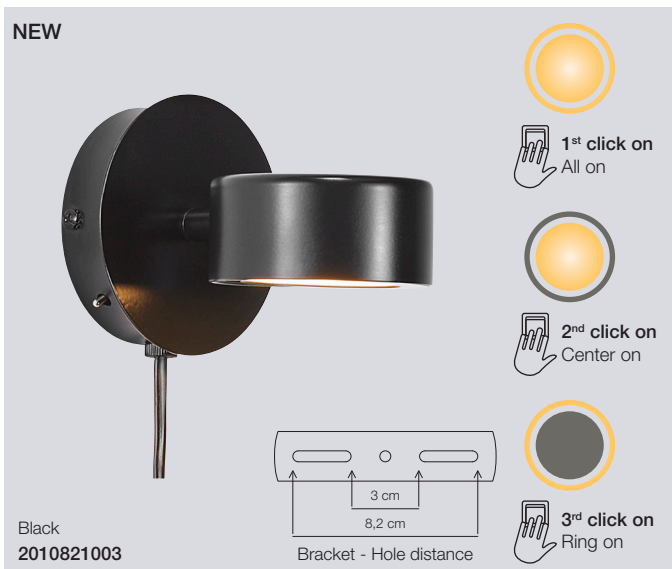

### Clyde Pendant

<b>Masterbox</b>	Qty 2
<b>Size</b>	H: 22,25 cm, W: 8,5 cm, L: 89,6 cm, Shade Ø: 8,5 cm, Tilt angle: 320°
<b>Material</b>	Metal/Plastic
<b>IP Class</b>	IP20, Class 2
<b>Cable</b>	Textile cable: Black 200 cm non replaceable
<b>Canopy</b>	Color: Black, Material: Metal, Ø: 12,5 cm, H: 2,5 cm
<b>Light source</b>	Fixed LED, Incl. 4X5W SMD, Incl. 3-Step MOODMAKER™ with memory, Lumen 4X350, Kelvin 2700, Life hours 25.000, RA 80, Beam angle 120°, Not dimmable
<b>Features</b>	Minimalistic design, Adjustable construction, 350 lumen per head, 5 year LED guarantee

### Clyde Pendant

<b>Masterbox</b>	Qty 2
<b>Size</b>	H: 9,3 cm, W: 8,5 cm, L: 115 cm
<b>Material</b>	Metal/Plastic
<b>IP Class</b>	IP20, Class 2
<b>Cable</b>	Textile cable: Black 200 cm non replaceable
<b>Canopy</b>	Color: Black, Material: Metal, Ø: 35x9 cm, H: 2,5 cm
<b>Light source</b>	Fixed LED, Incl. 4X5W SMD, Incl. 3-Step MOODMAKER™, Lumen 4X350, Kelvin 2700, Life hours 25.000, RA 80, Beam angle 120°, Not dimmable
<b>Features</b>	Minimalistic design, 3-step MOODMAKER™ with memory function, 350 lumen per head, 5 year LED guarantee

### Clyde Wall

<b>Masterbox</b>	Qty 3
<b>Size</b>	H: 10 cm, W: 10 cm, D: 13,6 cm, Shade Ø: 8,5 cm, Tilt angle: 320°
<b>Material</b>	Metal/Plastic
<b>IP Class</b>	IP20, Class 2
<b>Cable</b>	Textile cable: Black 150 cm replaceable On wall base
<b>Light source</b>	Fixed LED, Incl. 5W LED, Incl. 3-Step MOODMAKER™, Lumen 350, Kelvin 2700, Life hours 25.000, RA 80, Beam angle 120°, Not dimmable
<b>Features</b>	Minimalistic design, 3-step MOODMAKER™ with memory function, 350 lumen per head, 5 year LED guarantee