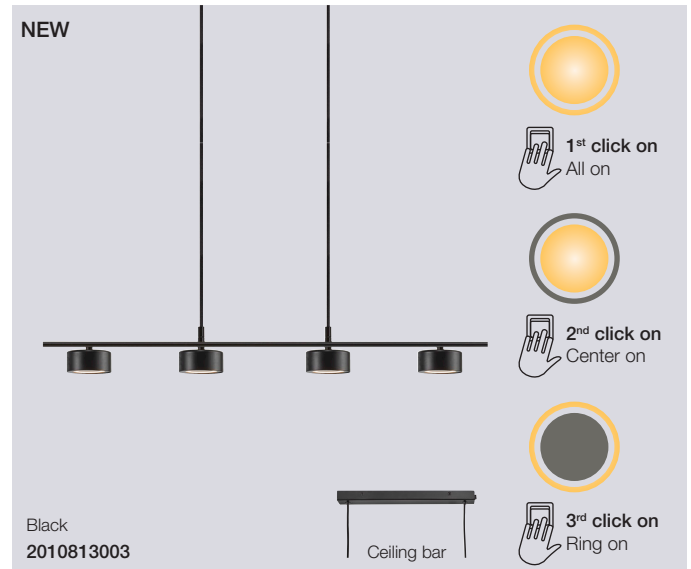

### Clyde Pendant

<b>Masterbox</b>	Qty 2
<b>Size</b>	H: 22,25 cm, W: 8,5 cm, L: 89,6 cm, Shade Ø: 8,5 cm, Tilt angle: 320°
<b>Material</b>	Metal/Plastic
<b>IP Class</b>	IP20, Class 2
<b>Cable</b>	Textile cable: Black 200 cm non replaceable
<b>Canopy</b>	Color: Black, Material: Metal, Ø: 12,5 cm, H: 2,5 cm
<b>Light source</b>	Fixed LED, Incl. 4X5W SMD, Incl. 3-Step MOODMAKER™ with memory, Lumen 4X350, Kelvin 2700, Life hours 25.000, RA 80, Beam angle 120°, Not dimmable
<b>Features</b>	Minimalistic design, Adjustable construction, 350 lumen per head, 5 year LED guarantee

### Clyde Pendant

<b>Masterbox</b>	Qty 2
<b>Size</b>	H: 9,3 cm, W: 8,5 cm, L: 115 cm
<b>Material</b>	Metal/Plastic
<b>IP Class</b>	IP20, Class 2
<b>Cable</b>	Textile cable: Black 200 cm non replaceable
<b>Canopy</b>	Color: Black, Material: Metal, Ø: 35x9 cm, H: 2,5 cm
<b>Light source</b>	Fixed LED, Incl. 4X5W SMD, Incl. 3-Step MOODMAKER™, Lumen 4X350, Kelvin 2700, Life hours 25.000, RA 80, Beam angle 120°, Not dimmable
<b>Features</b>	Minimalistic design, 3-step MOODMAKER™ with memory function, 350 lumen per head, 5 year LED guarantee

### Clyde Wall

<b>Masterbox</b>	Qty 3
<b>Size</b>	H: 10 cm, W: 10 cm, D: 13,6 cm, Shade Ø: 8,5 cm, Tilt angle: 320°
<b>Material</b>	Metal/Plastic
<b>IP Class</b>	IP20, Class 2
<b>Cable</b>	Textile cable: Black 150 cm replaceable On wall base
<b>Light source</b>	Fixed LED, Incl. 5W LED, Incl. 3-Step MOODMAKER™, Lumen 350, Kelvin 2700, Life hours 25.000, RA 80, Beam angle 120°, Not dimmable
<b>Features</b>	Minimalistic design, 3-step MOODMAKER™ with memory function, 350 lumen per head, 5 year LED guarantee