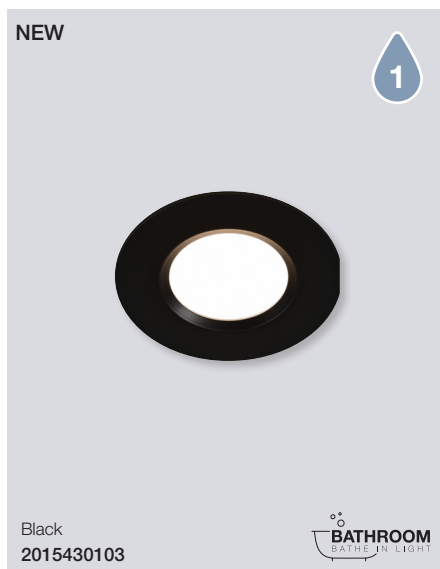

Otis 40 Wall

Masterbox	Qty 3
Size	H: 7,2 cm, W: 14,6 cm, L: 40 cm, D: 7,2 cm
Material	Aluminium/Plastic
IP Class	IP44, Class 2
Light source	Fixed LED, Incl. 13W LED, Lumen 1.300, Kelvin 3000, Life hours 25.000, RA 90, Not dimmable
Features	2-Step MOODMAKER by wall switch: 100%-night light, Night Light Function 20lm memory, Cabinet bracket included, 5 year LED guarantee

Otis 60 Wall

Masterbox	Qty 3
Size	H: 7,2 cm, W: 14,6 cm, L: 60 cm, D: 7,2 cm
Material	Aluminium/Plastic
IP Class	IP44, Class 2
Light source	Fixed LED, Incl. 16W LED, Lumen 1.650, Kelvin 3000, Life hours 25.000, RA 90, Not dimmable
Features	2-Step MOODMAKER by wall switch: 100%-night light, Night Light Function 35lm memory, Cabinet bracket included, 5 year LED guarantee

Mahi Downlight

Masterbox	Qty 3
Size	H: 4,5 cm, W: 8,5 cm, L: 8,5 cm
Material	Plastic/Metal
IP Class	IP65, Class 2
Light source	Fixed LED, Incl. 8,5W LED, Lumen 621, Kelvin 3000, Candela 310, Life hours 20.000, RA 80, Beam angle 100°, Not dimmable
Features	3-Step MOODMAKER dim 100%-55%-35% 621/345/23lm, Inter Connectable, Easy Connect, 5 year LED guarantee

Hester Wall

Masterbox	Qty 3
Size	H: 25,6 cm, W: 9 cm, L: 20 cm
Material	Plastic
IP Class	IP44, Class 2
Light source	Fixed LED, Incl. 9W LED, Lumen 900, Kelvin 3000, Life hours 25.000, RA 90, Not dimmable
Features	3-Step MOODMAKER by wall switch: 100%-50%-20%, Night Light 60lm memory, Tempered frosted cutted glass, 5 year LED guarantee