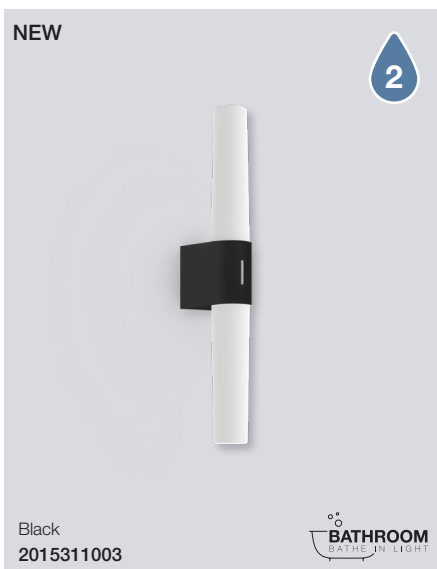

## Helva Double Wall

<b>Masterbox</b>	Qty 3
<b>Size</b>	H: 10,5 cm, W: 5,7 cm, L: 42,5 cm, D: 10,5 cm
<b>Material</b>	Plastic/Plastic
<b>IP Class</b>	IP44, Class 2
<b>Light source</b>	Fixed LED, Incl. 9W LED, Lumen 900, Kelvin 3000/4000, Life hours 25.000, RA 90, Not dimmable
<b>Features</b>	2-Step MOODMAKER scene select 3000K/4000K+dim, Stepless touch dimmer memory, Cabinet bracket included, 5 year LED guarantee.

## Helva Night Wall

<b>Masterbox</b>	Qty 3
<b>Size</b>	H: 10,5 cm, W: 5,7 cm, L: 26,9 cm, D: 10,5 cm
<b>Material</b>	Plastic/Plastic
<b>IP Class</b>	IP44, Class 2
<b>Light source</b>	Fixed LED, Incl. 6.5W LED, Lumen 600, Kelvin 3000, Life hours 25.000, RA 90, Not dimmable
<b>Features</b>	2-Step MOODMAKER touch full+night light memory, Night light 60lm, Touch switch, 5 year LED guarantee

## Helva Double Basic Wall

<b>Masterbox</b>	Qty 3
<b>Size</b>	H: 10,5 cm, W: 5,7 cm, L: 42,5 cm, D: 10,5 cm
<b>Material</b>	Plastic/Plastic
<b>IP Class</b>	IP44, Class 2
<b>Light source</b>	Fixed LED, Incl. 9W LED, Lumen 900, Kelvin 3000, Life hours 25.000, RA 90, Not dimmable
<b>Features</b>	ON/OFF switch, Cabinet bracket included, Vertical/horizontal installation possible, 5 year LED guarantee

## Noxy Ceiling

<b>Masterbox</b>	Qty 3
<b>Size</b>	H: 5,1 cm, W: 35 cm, L: 35 cm, D: 5,1 cm
<b>Material</b>	Plastic/Aluminium
<b>IP Class</b>	IP44, Class 2
<b>Light source</b>	Fixed LED, Incl. 15W LED, Lumen 1.650, Kelvin 3000-4000, Life hours 25.000, RA 90, Not dimmable
<b>Features</b>	3-Step MOODMAKER 3000K/4000K+night light by switch, Back Night Light Function 100lm memory, 2 Detachable rings included, 5 year LED guarantee