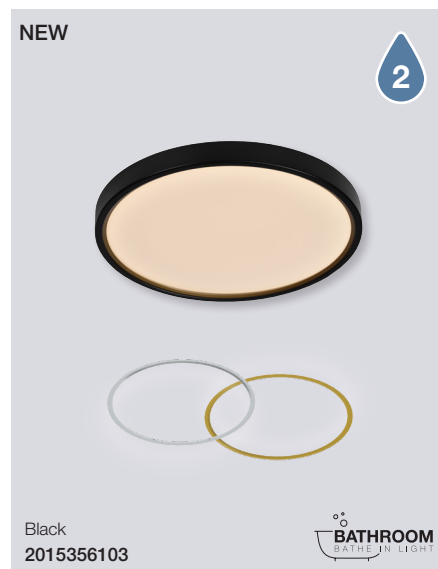

## Helva Double Wall

<b>Masterbox</b>	Qty 3
<b>Size</b>	H: 10,5 cm, W: 5,7 cm, L: 42,5 cm, D: 10,5 cm
<b>Material</b>	Plastic/Plastic
<b>IP Class</b>	IP44, Class 2
<b>Light source</b>	Fixed LED, Incl. 9W LED, Lumen 900, Kelvin 3000/4000, Life hours 25.000, RA 90, Not dimmable
<b>Features</b>	2-Step MOODMAKER scene select 3000K/4000K+dim, Stepless touch dimmer memory, Cabinet bracket included, 5 year LED guarantee.

## Helva Night Wall

<b>Masterbox</b>	Qty 3
<b>Size</b>	H: 10,5 cm, W: 5,7 cm, L: 26,9 cm, D: 10,5 cm
<b>Material</b>	Plastic/Plastic
<b>IP Class</b>	IP44, Class 2
<b>Light source</b>	Fixed LED, Incl. 6.5W LED, Lumen 600, Kelvin 3000, Life hours 25.000, RA 90, Not dimmable
<b>Features</b>	2-Step MOODMAKER touch full+night light memory, Night light 60lm, Touch switch, 5 year LED guarantee

## Helva Double Basic Wall

<b>Masterbox</b>	Qty 3
<b>Size</b>	H: 10,5 cm, W: 5,7 cm, L: 42,5 cm, D: 10,5 cm
<b>Material</b>	Plastic/Plastic
<b>IP Class</b>	IP44, Class 2
<b>Light source</b>	Fixed LED, Incl. 9W LED, Lumen 900, Kelvin 3000, Life hours 25.000, RA 90, Not dimmable
<b>Features</b>	ON/OFF switch, Cabinet bracket included, Vertical/horizontal installation possible, 5 year LED guarantee

## Noxy Ceiling

<b>Masterbox</b>	Qty 3
<b>Size</b>	H: 5,1 cm, W: 35 cm, L: 35 cm, D: 5,1 cm
<b>Material</b>	Plastic/Aluminium
<b>IP Class</b>	IP44, Class 2
<b>Light source</b>	Fixed LED, Incl. 15W LED, Lumen 1.650, Kelvin 3000-4000, Life hours 25.000, RA 90, Not dimmable
<b>Features</b>	3-Step MOODMAKER 3000K/4000K+night light by switch, Back Night Light Function 100lm memory, 2 Detachable rings included, 5 year LED guarantee