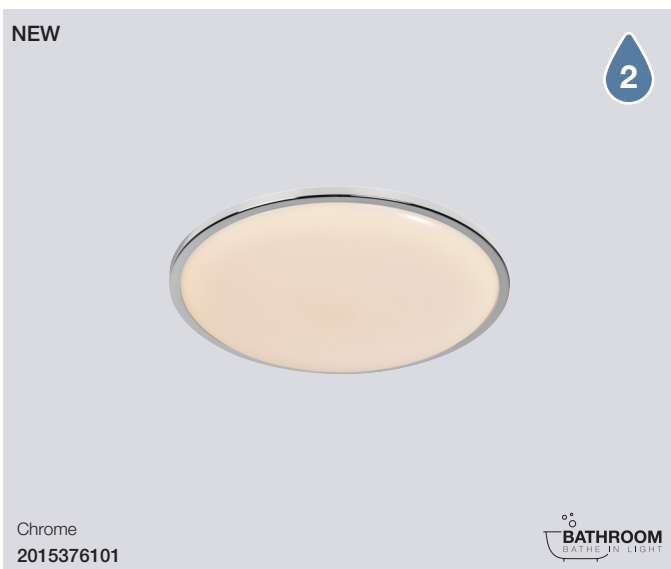

White
2015226101

Montone IP44 Sensor 33 Ceiling

Masterbox	Qty 3
Size	H: 9,6 cm, W: 33 cm, L: 33 cm, D: 9,6 cm, Shade Ø: 33 cm
Material	Metal/Plastic
IP Class	IP44, Class 1
Light source	Fixed LED, Incl. 18W LED, Lumen 2.000, Kelvin 3000, Life hours 30.000, RA 80, Beam angle 120°, Not dimmable
Features	PIR movement SENSOR INSIDE, Adjustable sensor: lux, time sec./min. & radius, 5 year LED guarantee

White
2015236101

Montone IP44 Sensor 36 Ceiling

Masterbox	Qty 3
Size	H: 10 cm, W: 36 cm, L: 36 cm, D: 10 cm, Shade Ø: 36 cm
Material	Metal/Plastic
IP Class	IP44, Class 1
Light source	Fixed LED, Incl. 24W LED, Lumen 2.400, Kelvin 3000, Life hours 30.000, RA 80, Beam angle 120°, Not dimmable
Features	PIR movement SENSOR INSIDE, Adjustable sensor: lux, time sec./min. & radius, 5 year LED guarantee

Chrome
2015376101

Theros Ceiling

Masterbox	Qty 3
Size	H: 4,8 cm, W: 35 cm, L: 35 cm, D: 4,8 cm
Material	Plastic/Aluminium
IP Class	IP44, Class 2
Light source	Fixed LED, Incl. 15W LED, Lumen 1.650, Kelvin 3000/4000, Life hours 25.000, RA 90, Not dimmable
Features	3-Step MOODMAKER 3000K/4000K+night light by switch, Back Night Light Function 100lm memory, Easy Twist installation, 5 year LED guarantee

White + chrome ring
2015066133

Black
2015066103

Oja Square 29 IP54 3000/4000K Ceiling

Masterbox	Qty 3
Size	H: 2,3 cm, W: 29,4 cm, L: 29,4 cm, D: 2,3 cm
Material	Plastic/Plastic
IP Class	IP54, Class 2
Light source	Fixed LED, Incl. 14,5W LED, Lumen 1.600, Kelvin 3000/4000, Life hours 30.000, RA 80, Beam angle 120°, Not dimmable
Features	3-Step MOODMAKER 3000K/4000K+night light by switch, Night light on 20% with back light effect, Memory & reset function, 5 year LED guarantee