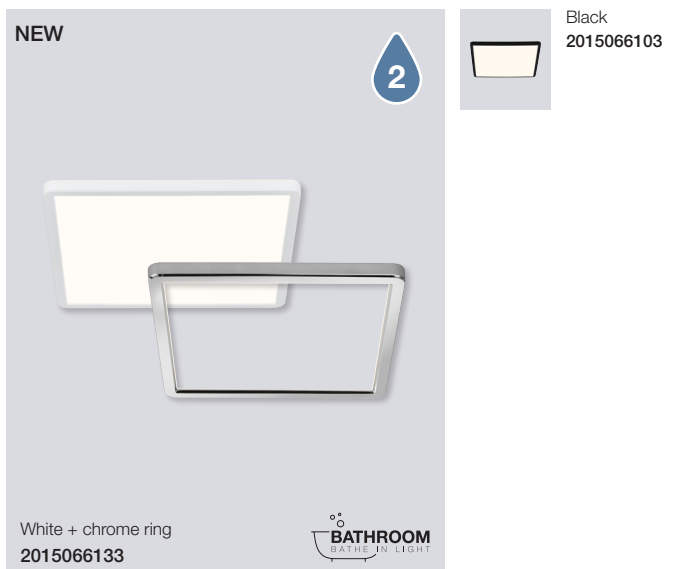

White
2015226101

Montone IP44 Sensor 33 Ceiling

Masterbox	Qty 3
Size	H: 9,6 cm, W: 33 cm, L: 33 cm, D: 9,6 cm, Shade Ø: 33 cm
Material	Metal/Plastic
IP Class	IP44, Class 1
Light source	Fixed LED, Incl. 18W LED, Lumen 2.000, Kelvin 3000, Life hours 30.000, RA 80, Beam angle 120°, Not dimmable
Features	PIR movement SENSOR INSIDE, Adjustable sensor: lux, time sec./min. & radius, 5 year LED guarantee

White
2015236101

Montone IP44 Sensor 36 Ceiling

Masterbox	Qty 3
Size	H: 10 cm, W: 36 cm, L: 36 cm, D: 10 cm, Shade Ø: 36 cm
Material	Metal/Plastic
IP Class	IP44, Class 1
Light source	Fixed LED, Incl. 24W LED, Lumen 2.400, Kelvin 3000, Life hours 30.000, RA 80, Beam angle 120°, Not dimmable
Features	PIR movement SENSOR INSIDE, Adjustable sensor: lux, time sec./min. & radius, 5 year LED guarantee

Chrome
2015376101

Theros Ceiling

Masterbox	Qty 3
Size	H: 4,8 cm, W: 35 cm, L: 35 cm, D: 4,8 cm
Material	Plastic/Aluminium
IP Class	IP44, Class 2
Light source	Fixed LED, Incl. 15W LED, Lumen 1.650, Kelvin 3000/4000, Life hours 25.000, RA 90, Not dimmable
Features	3-Step MOODMAKER 3000K/4000K+night light by switch, Back Night Light Function 100lm memory, Easy Twist installation, 5 year LED guarantee

White + chrome ring
2015066133

Black
2015066103

Oja Square 29 IP54 3000/4000K Ceiling

Masterbox	Qty 3
Size	H: 2,3 cm, W: 29,4 cm, L: 29,4 cm, D: 2,3 cm
Material	Plastic/Plastic
IP Class	IP54, Class 2
Light source	Fixed LED, Incl. 14,5W LED, Lumen 1.600, Kelvin 3000/4000, Life hours 30.000, RA 80, Beam angle 120°, Not dimmable
Features	3-Step MOODMAKER 3000K/4000K+night light by switch, Night light on 20% with back light effect, Memory & reset function, 5 year LED guarantee