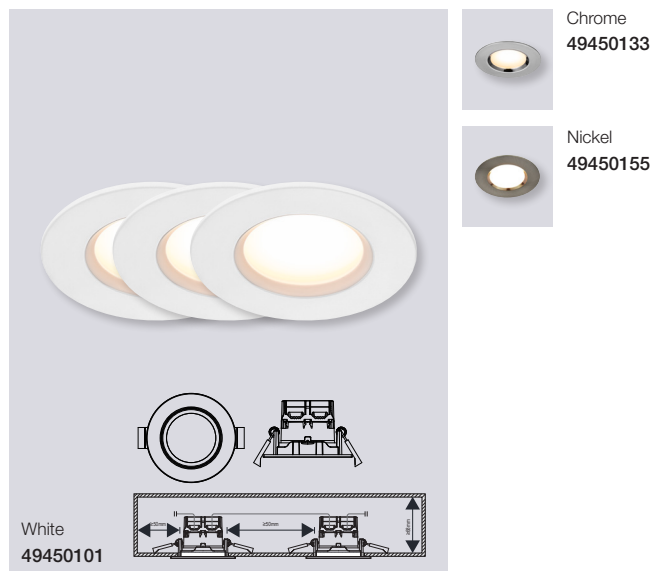

Dorado 4000K 1-Kit Dim Downlight

Masterbox Qty 3
Size H: 3,6 cm, Ø: 8,5 cm,
 Mounting min. height: 4,6 cm
 Cut-out Ø: 7,2 cm
Material Plastic/Metal
IP Class IP65, Class 2
Light source Fixed LED, Incl. 5,5W LED,
 Lumen 380, Kelvin 4000, Life hours 20.000, RA 80,
 Beam angle 100°, Dimmable
Features Parallel connection possible, 5 year LED guarantee

*Only for Benelux & France

Dorado 2700K 3-Kit Dim Downlight

Masterbox Qty 3
Size H: 3,6 cm, Ø: 8,5 cm, Mounting min. height: 4,6 cm
 Cut-out Ø: 7,2 cm
Material Plastic/Metal
IP Class IP65, Class 2
Light source Fixed LED, Incl. 3X5,5W LED,
 Lumen 3X345, Kelvin 2700, Life hours 20.000, RA 80,
 Beam angle 100°, Dimmable
Features Ideally suited for bathroom zone 1-2 IP65,
 Stepless dimmable 0-100% by wall dimmer excl.,
 Parallel connection possible, 5 year LED guarantee

Dorado 4000K 3-Kit Dim Downlight

Masterbox Qty 3
Size H: 3,6 cm, Ø: 8,5 cm,
 Mounting min. height: 4,6 cm
 Cut-out Ø: 7,2 cm
Material Plastic/Metal
IP Class IP65, Class 2
Light source Fixed LED, Incl. 3X5,5W LED,
 Lumen 3X380, Kelvin 4000, Life hours 20.000, RA 80,
 Beam angle 100°, Dimmable
Features Parallel connection possible, 5 year LED guarantee

*Only for Benelux & France

Dorado 2700K 3-Kit Dim Tilt Downlight

Masterbox Qty 3
Size H: 5,4 cm, Ø: 8,5 cm, Mounting min. height: 6,8 cm
 Cut-out Ø: 7,2 cm, Tilt angle: 12°
Material Plastic/Metal
IP Class IP20, Class 2
Light source Fixed LED, Incl. 3X5,5W LED,
 Lumen 3X345, Kelvin 2700, Life hours 20.000, RA 80,
 Beam angle 36°, Dimmable
Features Stepless dimmable 0-100% by wall dimmer excl.,
 Connector block included, Parallel connection possible,
 5 year LED guarantee