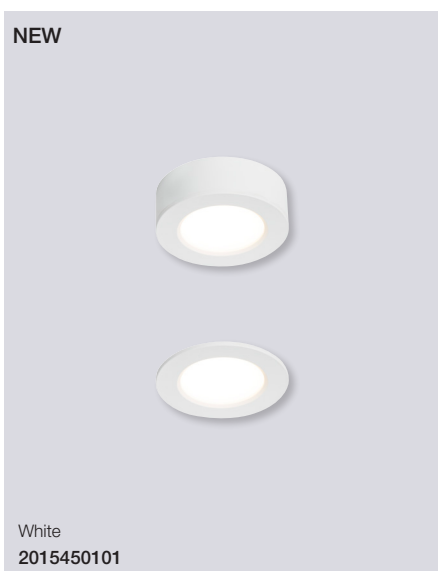

### Bity Under cabinet

<b>Masterbox</b>	Qty 6
<b>Size</b>	H: 2,3 cm, W: 5,8 cm, L: 40 cm, D: 2,3 cm
<b>Material</b>	Plastic/Plastic
<b>IP Class</b>	IP20, Class 2
<b>Light source</b>	Fixed LED, Incl. 6W LED, Lumen 540, Kelvin 4000, Life hours 25.000, RA 80, Beam angle 120°, Not dimmable
<b>Features</b>	On/Off by PIR hand movement motion sensor, Installation brackets included, Rear cable entry, 5 year LED guarantee

### Bity Under cabinet

<b>Masterbox</b>	Qty 4
<b>Size</b>	H: 2,3 cm, W: 5,8 cm, L: 55 cm, D: 2,3 cm
<b>Material</b>	Plastic/Plastic
<b>IP Class</b>	IP20, Class 2
<b>Light source</b>	Fixed LED, Incl. 9W LED, Lumen 800, Kelvin 4000, Life hours 25.000, RA 80, Beam angle 120°, Not dimmable
<b>Features</b>	On/Off by PIR hand movement motion sensor, Installation brackets included, Rear cable entry, 5 year LED guarantee

### Kitchenio 1-kit Under cabinet

<b>Masterbox</b>	Qty 3
<b>Size</b>	H: 2,1 cm, W: 6,4 cm, L: 6,4 cm, D: 2,1 cm, Ø: 6,4 cm
<b>Material</b>	Plastic/Plastic
<b>IP Class</b>	IP20, Class 2
<b>Light source</b>	Fixed LED, Incl. 2W LED, Lumen 170, Kelvin 3000-4000, Life hours 25.000, RA 80, Beam angle 110°, Not dimmable
<b>Features</b>	2-Step MOODMAKER 3000K/4000K by switch optional, Parallel connection possible memory+reset option, Recessed or surface mounting screw/taped incl., 5 year LED guarantee

### Kitchenio 3-kit Under cabinet

<b>Masterbox</b>	Qty 3
<b>Size</b>	H: 2,1 cm, W: 6,4 cm, L: 6,4 cm, Ø: 6,4 cm
<b>Material</b>	Plastic/Plastic
<b>IP Class</b>	IP20, Class 2
<b>Light source</b>	Fixed LED, Incl. 3X2W LED, Lumen 3X170, Kelvin 3000/4000, Life hours 25.000, RA 80, Beam angle 110°, Not dimmable
<b>Features</b>	2-Step MOODMAKER 3000K/4000K by switch optional, Parallel connection possible memory+reset option, Recessed or surface mounting screw/taped incl., 5 year LED guarantee