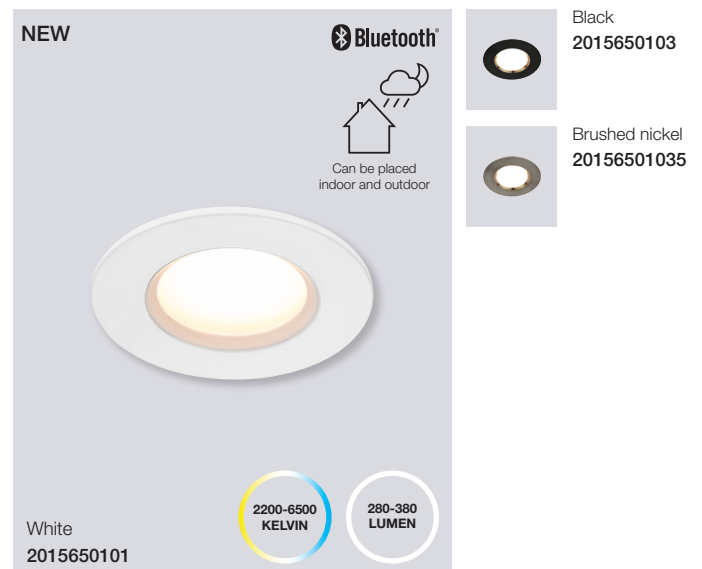

Oja 30 Smart Light Ceiling

Masterbox	Qty 3
Size	W: 29,4 cm, L: 29,4 cm, D: 2,3 cm, Ø: 29,4 cm
Material	Plastic
IP Class	IP20, Class 2
Light source	Fixed LED, Incl. 15W LED, Lumen 1.600, Kelvin 2700-6500, Life hours 25.000, RA 80, Beam angle 120°
Features	Ultra-slim ceiling panel light, Bluetooth connection to Nordlux Smart Light, Adjustable kelvin and lumen output, 5 year LED guarantee

Oja 43 Smart Light Ceiling

Masterbox	Qty 3
Size	W: 42,4 cm, L: 42,4 cm, D: 2,3 cm, Ø: 42,4 cm
Material	Plastic/Metal
IP Class	IP20, Class 2
Light source	Fixed LED, Incl. 20W LED, Lumen 2.200, Kelvin 2700-6500, Life hours 25.000, RA 80, Beam angle 120°
Features	Ultra-slim ceiling panel light, Bluetooth connection to Nordlux Smart Light, Adjustable kelvin and lumen output, 5 year LED guarantee

Oja 60 Smart Light Ceiling

Masterbox	Qty 3
Size	H: 2,3 cm, W: 60 cm, D: 2,3 cm, Ø: 60 cm
Material	Plastic/Metal
IP Class	IP20, Class 1
Light source	Fixed LED, Incl. 30W LED, Lumen 3.200, Kelvin 2700-6500, Life hours 25.000, RA 80, Beam angle 120°
Features	Ultra-slim ceiling panel light, Bluetooth connection to Nordlux Smart Light, Adjustable kelvin and lumen output, 5 year LED guarantee

Dorado Smart Light 1-Kit Downlight

Masterbox	Qty 6
Size	D: 5,4 cm, H: 5,4 cm, Ø: 8,5 cm
Material	Plastic/Metal
IP Class	IP65, Class 2
Light source	Fixed LED, Incl. 4,7W LED, Lumen 380, Kelvin 2200-6500, Life hours 20.000, RA 80, Beam angle 36°
Features	IP 65 protection for both outdoor and bathroom use, Bluetooth connection to Nordlux Smart Light, Adjustable kelvin and lumen output, 5 year LED guarantee