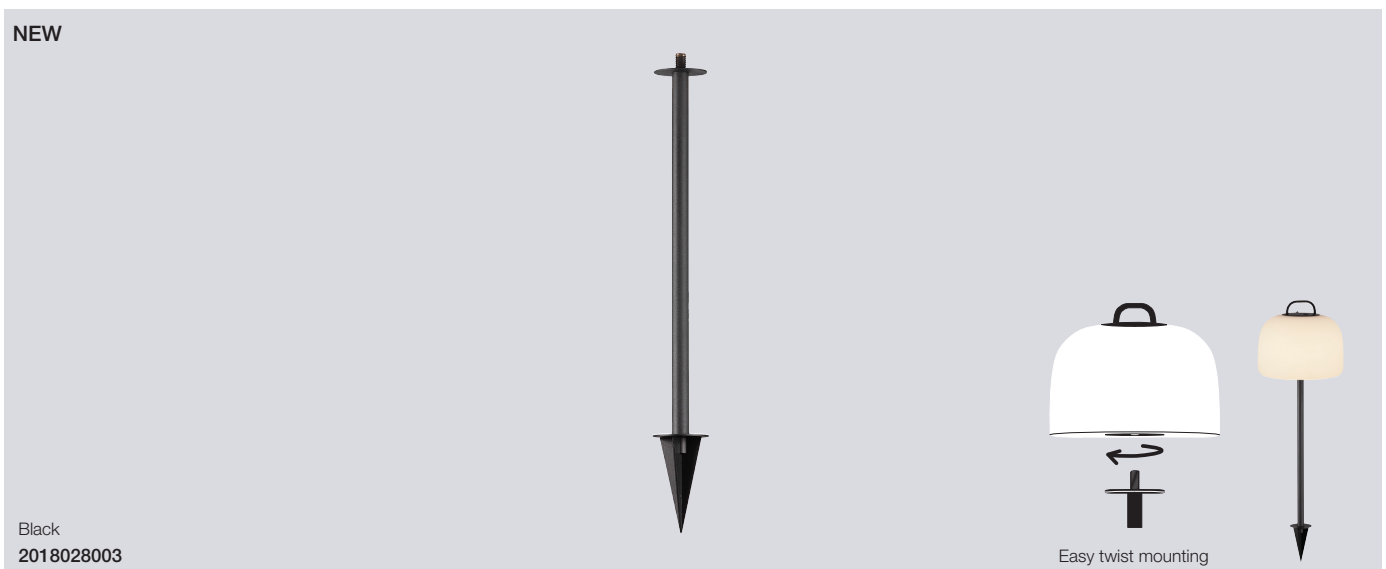

Kettle tripod 31 Portable by Says Who

Masterbox	Qty 3
Size	H: 34,4 cm, W: 17,9 cm, L: 15,7 cm, Pipe Ø: 1,6 cm
Material	Metal - Wood/Metal
Features	Easy twist mount accessory for Kettle luminaire, Tripod turns it into table or low floor lamp

Kettle tripod 100 Portable by Says Who

Masterbox	Qty 3
Size	H: 102,9 cm, W: 36,7 cm, L: 32 cm, Pipe Ø: 1,6 cm
Material	Metal - Wood/Metal
Features	Easy twist mount accessory for Kettle luminaire, High tripod turns it into floor lamp

Kettle spike Portable by Says Who

Masterbox	Qty 3
Size	H: 51,6 cm, W: 5,8 cm, L: 5,8 cm, Pipe Ø: 1,8 cm
Material	Metal/Aluminium
Features	Easy twist mount accessory for Kettle luminaire, Metal spike