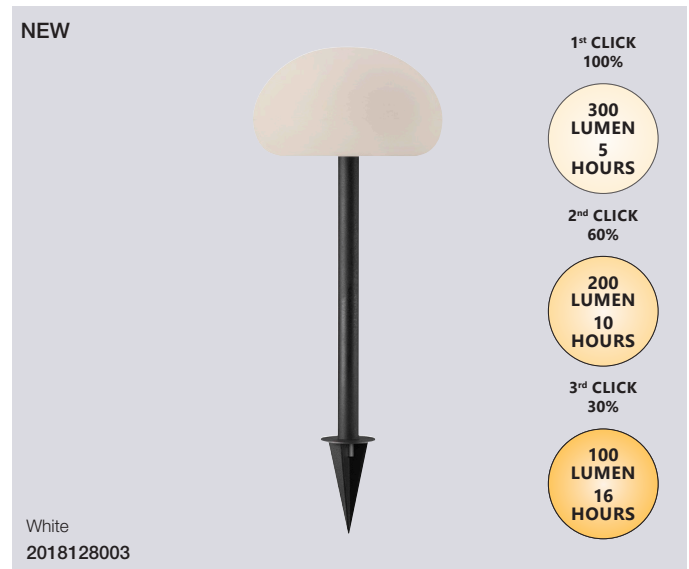

Sponge 20 To Go Portable by Says Who

Masterbox	Qty 3
Size	H: 27,7 cm, W: 22,5 cm, L: 22,5 cm, Ø: 22,5 cm, Pipe Ø: 1 cm, Base Ø: 13,5 cm
Material	Plastic/Metal
IP Class	IP65, Class 3
Cable	Cable: Black 150 cm replaceable Switch on fixture
Light source	Fixed LED, Incl. 4,8W LED, Incl. 3-Step MOODMAKER™, Lumen 300, Kelvin 2700, Life hours 30.000, RA 80
Features	Long life battery, Durable materials, High lumen output with 3 step dimming, 5 year LED guarantee

Sponge 20 Spike Portable by Says Who

Masterbox	Qty 3
Size	H: 51,5 cm, W: 20 cm, L: 20 cm, Ø: 20 cm, Shade Ø: 20 cm, Pipe Ø: 2,3 cm
Material	Plastic/Metal
IP Class	IP65, Class 3
Cable	Cable: Black 150 cm replaceable Switch on fixture
Light source	Fixed LED, Incl. 4,8W LED, Incl. 3-Step MOODMAKER™, Lumen 300, Kelvin 2700, Life hours 30.000, RA 80
Features	Long life battery, Durable materials, High lumen output with 3 step dimming, 5 year LED guarantee

Sponge 20 Table Portable by Says Who

Masterbox	Qty 3
Size	H: 21,5 cm, W: 20 cm, L: 20 cm, Ø: 20 cm, Pipe Ø: 2,3 cm
Material	Plastic/Metal
IP Class	IP65, Class 3
Light source	Fixed LED, Incl. 4,8W LED, Incl. 3-Step MOODMAKER™, Lumen 300, Kelvin 2700, Life hours 30.000, RA 80,
Features	Long life battery, Durable materials, High lumen output with 3 step dimming, 5 year LED guarantee

Sponge 34 Table Portable by Says Who

Masterbox	Qty 3
Size	H: 40,5 cm, W: 34 cm, L: 34 cm, Ø: 34 cm, Pipe Ø: 2,3 cm
Material	Plastic/Metal
IP Class	IP65, Class 3
Light source	Fixed LED, Incl. 6,8W LED, Incl. 3-Step MOODMAKER™, Lumen 450, Kelvin 2700, Life hours 30.000, RA 80,
Features	Long life battery, Durable materials, High lumen output with 3 step dimming, 5 year LED guarantee