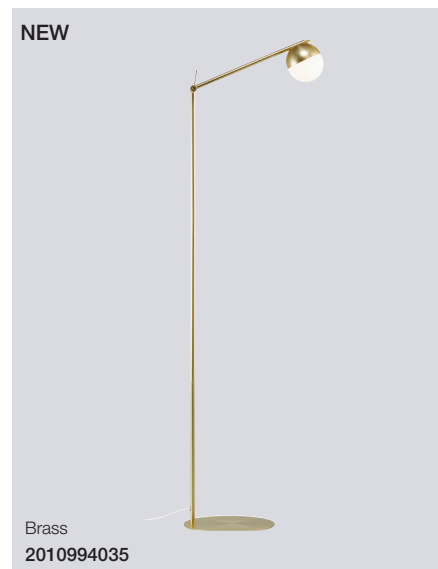


Brass, Opal white
2010953035Black
2010971003

Contina Pendant

Masterbox	Qty 2
Size	H: 41,3 cm, W: 10 cm, L: 90 cm, Shade Ø: 10 cm
Material	Metal/Glass
IP Class	IP20, Class 2
Cable	Textile cable: Black/White 200 cm
Canopy	Color: Black, Material: Metal Ø: 40*5 cm, H: 2,5 cm
Light source	G9, Max. 5W, Excl. light source,
Features	Modern and glamour style, White opal mouthblown glass and black matte metal, Three lamp heads that emits a practical light

Contina Wall

Masterbox	Qty 3
Size	H: 37,2 cm, W: 12,5 cm, L: 73,6 cm, Shade Ø: 10 cm, Base Ø: 12 cm, Tilt angle: 165°
Material	Metal/Glass
IP Class	IP20, Class 2
Cable	Textile cable: Black/White 150 cm Switch on cable
Light source	G9, Max. 5W, Excl. light source,
Features	Modern and glamour style, White opal mouthblown glass and black matte metal, Flexible construction

Brass, Opal white
2010985035Black
2010994003

Contina Pendant

Masterbox	Qty 3
Size	H: 48,5 cm, W: 15 cm, L: 27 cm, Shade Ø: 10 cm, Pipe Ø: 1,25 cm, Base Ø: 15 cm, Tilt angle: 130°
Material	Metal/Glass
IP Class	IP20, Class 2
Cable	Textile cable: Black/White 150 cm non replaceable Switch on cable
Light source	G9, Max. 5W, Excl. light source,
Features	Modern and glamour style, White opal mouthblown glass and black matte metal, Adjustable head to both sides and up/down

Contina Floor

Masterbox	Qty 2
Size	H: 139,5 cm, W: 25 cm, L: 35,5 cm, Shade Ø: 10 cm, Pipe Ø: 1,35 cm, Base Ø: 25 cm, Tilt angle: 140°
Material	Metal/Glass
IP Class	IP20, Class 2
Cable	Textile cable: Black/White 150 cm non replaceable Switch on cable
Light source	G9, Max. 5W, Excl. light source,
Features	Modern and glamour style, White opal mouthblown glass and black matte metal, Adjustable head to both sides and up/down