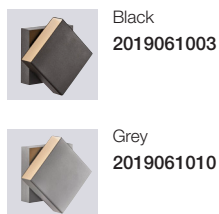

### Fold 10 Wall by Bønnelycke mdd

<b>Masterbox</b>	Qty 3
<b>Size</b>	H: 14,8 cm, W: 10,5 cm, D: 5 cm
<b>Material</b>	Aluminium/Plastic - Copper/Plastic - Galvanized steel/Plastic - Brass/Plastic - Corten/Plastic
<b>IP Class</b>	IP54, Class 1
<b>Light source</b>	Fixed LED, Incl. 2X3,5W LED, Up to 2X250 Lumen, Kelvin 3000, Life hours 30.000, Beam angle 205°, Not dimmable
<b>Features</b>	3 light effects included, Both up- and down-light, Parallel connection possible, 5 year LED guarantee

### Fold 15 Wall by Bønnelycke mdd

<b>Masterbox</b>	Qty 3
<b>Size</b>	H: 21 cm, W: 14,8 cm, D: 5 cm
<b>Material</b>	Aluminium/Plastic - Copper/Plastic - Galvanized steel/Plastic - Brass/Plastic - Metal/Plastic
<b>IP Class</b>	IP54, Class 1
<b>Light source</b>	Fixed LED, Incl. 2X3,5W LED, Up to 2X250 Lumen, Kelvin 3000, Life hours 30.000, Beam angle 205°, Not dimmable
<b>Features</b>	3 light effects included, Both up- and down-light, Parallel connection possible, 5 year LED guarantee

### Turn Wall by Bønnelycke mdd

<b>Masterbox</b>	Qty 3
<b>Size</b>	W: 15 cm, L: 15 cm, D: 8,3 cm
<b>Material</b>	Aluminium
<b>IP Class</b>	IP54, Class 1
<b>Light source</b>	Fixed LED, Incl. 13W LED, Lumen 970, Kelvin 2700, Life hours 30.000, RA 80, Beam angle 120°, Dimmable
<b>Features</b>	360° turnable shade, Parallel connection possible, Dimmable with wall dimmer, 5 year LED guarantee

### Aleria Wall

<b>Masterbox</b>	Qty 3
<b>Size</b>	H: 10,7 cm, W: 11,5 cm, D: 14,7 cm
<b>Material</b>	Metal
<b>IP Class</b>	IP44, Class 1
<b>Light source</b>	GU10, Max. 35W, Excl. light source,
<b>Features</b>	Compact design, Fits GU10 smart bulb, Designed for both outdoor and bathroom use