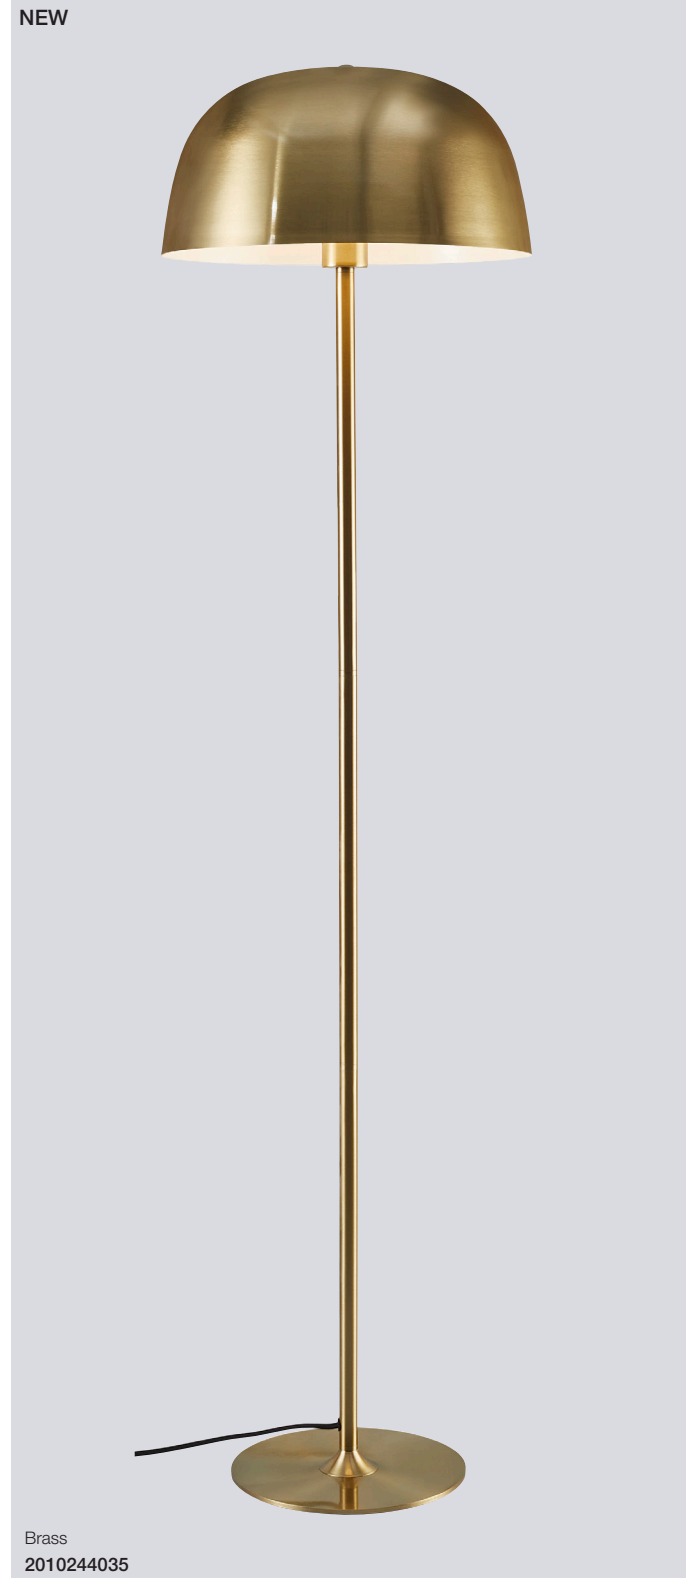

Cera Pendant

Masterbox	Qty 2
Size	W: 36 cm, L: 36 cm, Shade Ø: 36 cm, Shade H: 29 cm
Material	Metal
IP Class	IP20, Class 2
Cable	Textile cable: Black 200 cm non replaceable
Canopy	Color: Black, Material: Plastic Ø: 12,3 cm, H: 8,7 cm
Light source	E27, Max. 60W, Excl. light source,
Features	Glamorous style, Brass adds coziness and warmth to the interior

Cera Table

Masterbox	Qty 3
Size	H: 48 cm, Shade Ø: 24 cm, Pipe Ø: 1,6 cm, Base Ø: 18 cm
Material	Metal
IP Class	IP20, Class 2
Cable	Textile cable: Black 150 cm non replaceable Switch on cable
Light source	E14, Max. 40W, Excl. light source,
Features	Glamorous style, Brass adds coziness and warmth to the interior

Cera Floor

Masterbox	Qty 2
Size	H: 127 cm, Shade Ø: 36 cm, Pipe Ø: 1,9 cm, Base Ø: 24 cm
Material	Metal
IP Class	IP20, Class 2
Cable	Textile cable: Black 150 cm non replaceable Switch on cable
Light source	E27, Max. 60W, Excl. light source,
Features	Glamorous style, Brass adds coziness and warmth to the interior