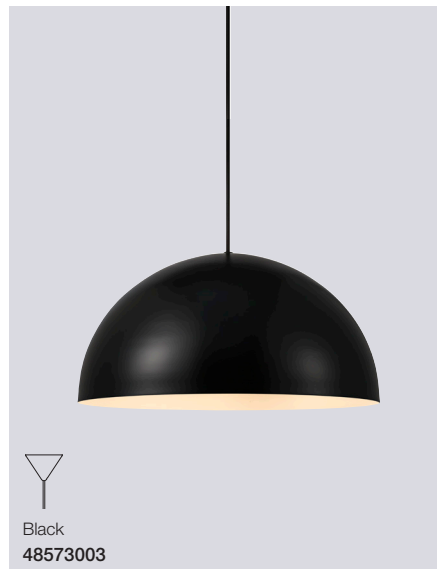

NEW

Grey, Opal white
2010733010Black, Opal white
2010733003

Miry Pendant

Masterbox	Qty 2
Size	H: 27,5 cm, W: 50 cm, L: 50 cm, Shade Ø: 50 cm
Material	Metal/Glass
IP Class	IP20, Class 2
Cable	Textile cable: Black/White 200 cm non replaceable
Canopy	Color: Black/White, Material: Metal Ø: 12,5 cm, H: 2,5 cm
Light source	E27, Max. 40W, Excl. light source,
Features	Contemporary and simple style, Opal white mouthblown glass and matte metal, Large pendant that creates visual volume

White
48563001Black
48563003White
48573001Black
48573003

Ellen 30 Pendant

Masterbox	Qty 3
Size	Shade Ø: 30 cm, Shade H: 15 cm
Material	Metal/Plastic
IP Class	IP20, Class 2
Cable	Textile cable: White/Black 200 cm non replaceable
Canopy	Color: White/Black, Material: Plastic Ø: 12,3 cm, H: 8,7 cm
Light source	E27, Max. 40W, Excl. light source,
Features	Contemporary and simple style

Ellen 40 Pendant

Masterbox	Qty 2
Size	Shade Ø: 40 cm, Shade H: 20 cm
Material	Metal/Plastic
IP Class	IP20, Class 2
Cable	Textile cable: White/Black 200 cm non replaceable
Canopy	Color: White/Black, Material: Plastic Ø: 12,3 cm, H: 8,7 cm
Light source	E27, Max. 40W, Excl. light source,
Features	Contemporary and simple style