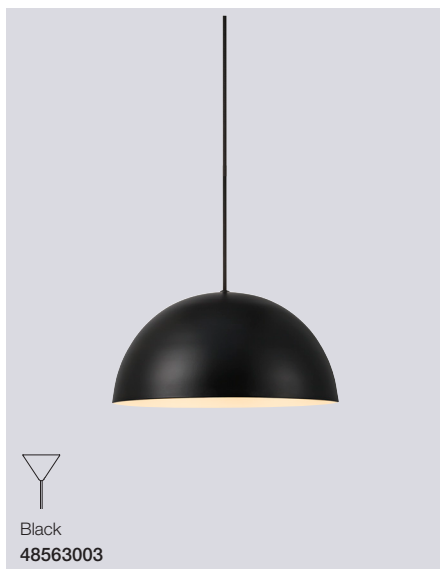

NEW

Grey, Opal white
2010733010Black, Opal white
2010733003

Miry Pendant

Masterbox	Qty 2
Size	H: 27,5 cm, W: 50 cm, L: 50 cm, Shade Ø: 50 cm
Material	Metal/Glass
IP Class	IP20, Class 2
Cable	Textile cable: Black/White 200 cm non replaceable
Canopy	Color: Black/White, Material: Metal Ø: 12,5 cm, H: 2,5 cm
Light source	E27, Max. 40W, Excl. light source,
Features	Contemporary and simple style, Opal white mouthblown glass and matte metal, Large pendant that creates visual volume

White
48563001Black
48563003White
48573001Black
48573003

Ellen 30 Pendant

Masterbox	Qty 3
Size	Shade Ø: 30 cm, Shade H: 15 cm
Material	Metal/Plastic
IP Class	IP20, Class 2
Cable	Textile cable: White/Black 200 cm non replaceable
Canopy	Color: White/Black, Material: Plastic Ø: 12,3 cm, H: 8,7 cm
Light source	E27, Max. 40W, Excl. light source,
Features	Contemporary and simple style

Ellen 40 Pendant

Masterbox	Qty 2
Size	Shade Ø: 40 cm, Shade H: 20 cm
Material	Metal/Plastic
IP Class	IP20, Class 2
Cable	Textile cable: White/Black 200 cm non replaceable
Canopy	Color: White/Black, Material: Plastic Ø: 12,3 cm, H: 8,7 cm
Light source	E27, Max. 40W, Excl. light source,
Features	Contemporary and simple style