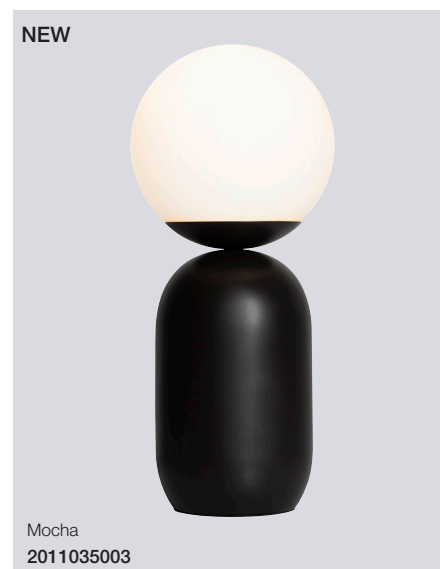

Grey
2011003010

Notti Pendant

Masterbox	Qty 3
Size	H: 23,8 cm, W: 20 cm, L: 20 cm, Shade Ø: 20 cm
Material	Glass/Metal
IP Class	IP20, Class 2
Cable	Textile cable: Black/White 200 cm non replaceable
Canopy	Color: Black/White, Material: Plastic Ø: 12,2 cm, H: 8,6 cm
Light source	E27, Max. 40W, Excl. light source,
Features	Contemporary and simple style, Organic shape, White opal mouthblown glass and black matte metal

Grey
2010903010

Grey
2011035010

Notti Pendant

Masterbox	Qty 6
Size	H: 12,5 cm, W: 6 cm, L: 6 cm, Ø: 6 cm
Material	Metal
IP Class	IP20, Class 2
Cable	Textile cable: Black/White 200 cm non replaceable
Canopy	Color: Black/White, Material: Plastic Ø: 12,2 cm, H: 8,6 cm
Light source	E27, Max. 40W, Excl. light source,
Features	Contemporary and simple style, Organic shape, Design your own lamp with a decorative bulb

Notti Table

Masterbox	Qty 3
Size	H: 34,5 cm, W: 15 cm, L: 15 cm, Shade Ø: 15 cm
Material	Metal/Glass
IP Class	IP20, Class 2
Cable	Textile cable: Black/White 150 cm non replaceable Switch on cable
Light source	E14, Max. 25W, Excl. light source,
Features	Contemporary and simple style, Organic shape, White opal mouthblown glass and black matte metal