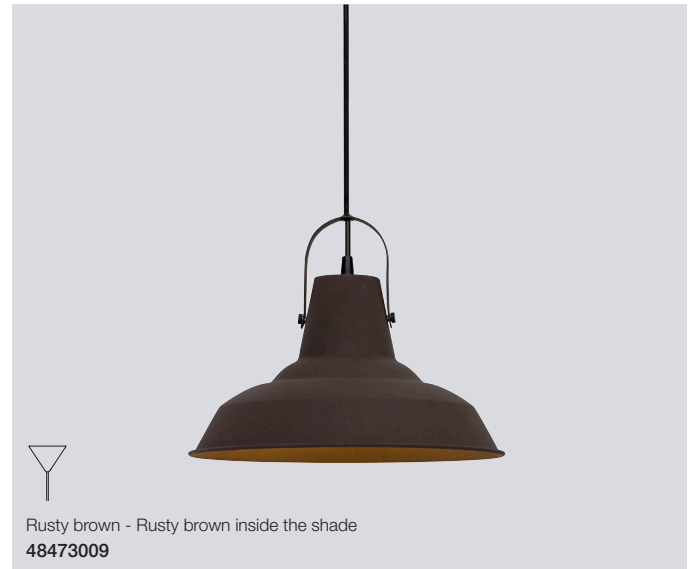

Andy Pendant

Masterbox	Qty 2
Size	H: 16,8 cm, W: 20 cm, L: 80 cm, Shade Ø: 20 cm
Material	Metal
IP Class	IP20, Class 2
Cable	Textile cable: Black 200 cm non replaceable
Canopy	Color: Rusty, Material: Metal Ø: 35x9 cm, H: 2,5 cm
Light source	E27, Max. 40W, Excl. light source,
Features	Industrial style, Rust colour and rough surface, Three lamp heads that emits a good practical light

Andy 30 Pendant

Masterbox	Qty 3
Size	Shade Ø: 30 cm, Shade H: 18 cm
Material	Metal/Plastic
IP Class	IP20, Class 2
Cable	Cable: Black 200 cm non replaceable
Canopy	Color: Black, Material: Plastic Ø: 12,3 cm, H: 8,7 cm
Light source	E27, Max. 40W, Excl. light source,
Features	Industrial style, Rust colour and rough surface

Andy Table

Masterbox	Qty 3
Size	H: 40 cm, Shade Ø: 20 cm, Base Ø: 15 cm, Tilt angle: 30°
Material	Metal/Plastic
IP Class	IP20, Class 2
Cable	Cable: Black 150 cm non replaceable Switch on cable
Light source	E14, Max. 15W, Excl. light source,
Features	Industrial style, Rust colour and rough surface

Andy wall

Masterbox	Qty 3
Size	H: 23 cm, D: 27 cm, Shade Ø: 20 cm, Base mount: Ø12 cm Tilt angle: 30°
Material	Metal/Plastic
IP Class	IP20, Class 2
Cable	Cable: Black 150 cm replaceable Switch on cable
Light source	E27, Max. 15W, Excl. light source,
Features	Industrial style, Rust colour and rough surface