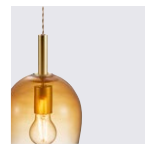

Features

Modern and decorative design
Mouth blown glass shade
Characteristic twisted fabric cable

Amber
2112723027