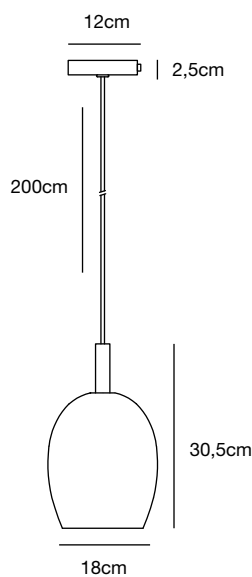

Features

Modern and decorative design
Mouth blown glass shade
Characteristic twisted fabric cable