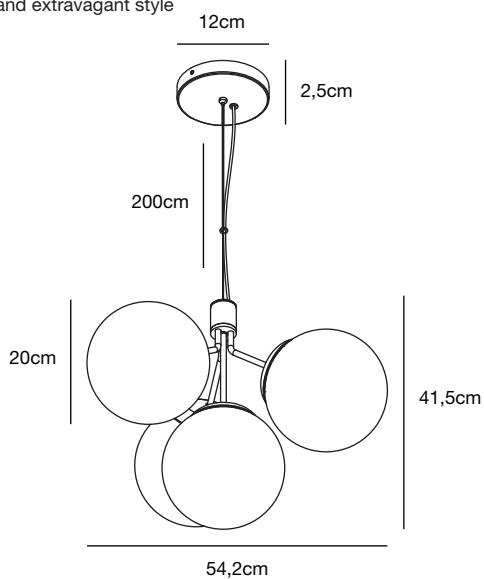

Brass
2112153035

Brass
2112163035

Ivona Pendant

Masterbox	Qty 2
Size	H: 41,5 cm, W: 54,2 cm, L: 54,2 cm, Shade Ø: 20 cm, Base Ø: 12 cm
Canopy	Color: Black/Brass, Material: Metal Ø: 12 cm, H: 2,5 cm
Material	Metal/Glass
IP Class	IP20, Class 2
Cable	Textile cable: Black/White 200 cm non replaceable
Light source	E27, Max. 28W, Excl. light source,

Features

Modern interpretation of the classic chandelier
Mouth blown glass
Emits a beautiful light from the glass balls for a modern and extravagant style

Ivona Pendant

Masterbox	Qty 2
Size	H: 44,5 cm, W: 62 cm, L: 62 cm, Shade Ø: 20 cm
Canopy	Color: Black/Brass, Material: Metal Ø: 12 cm, H: 2,5 cm
Material	Metal/Glass
IP Class	IP20, Class 2
Cable	Textile cable: Black/White 200 cm non replaceable
Light source	E27, Max. 28W, Excl. light source,